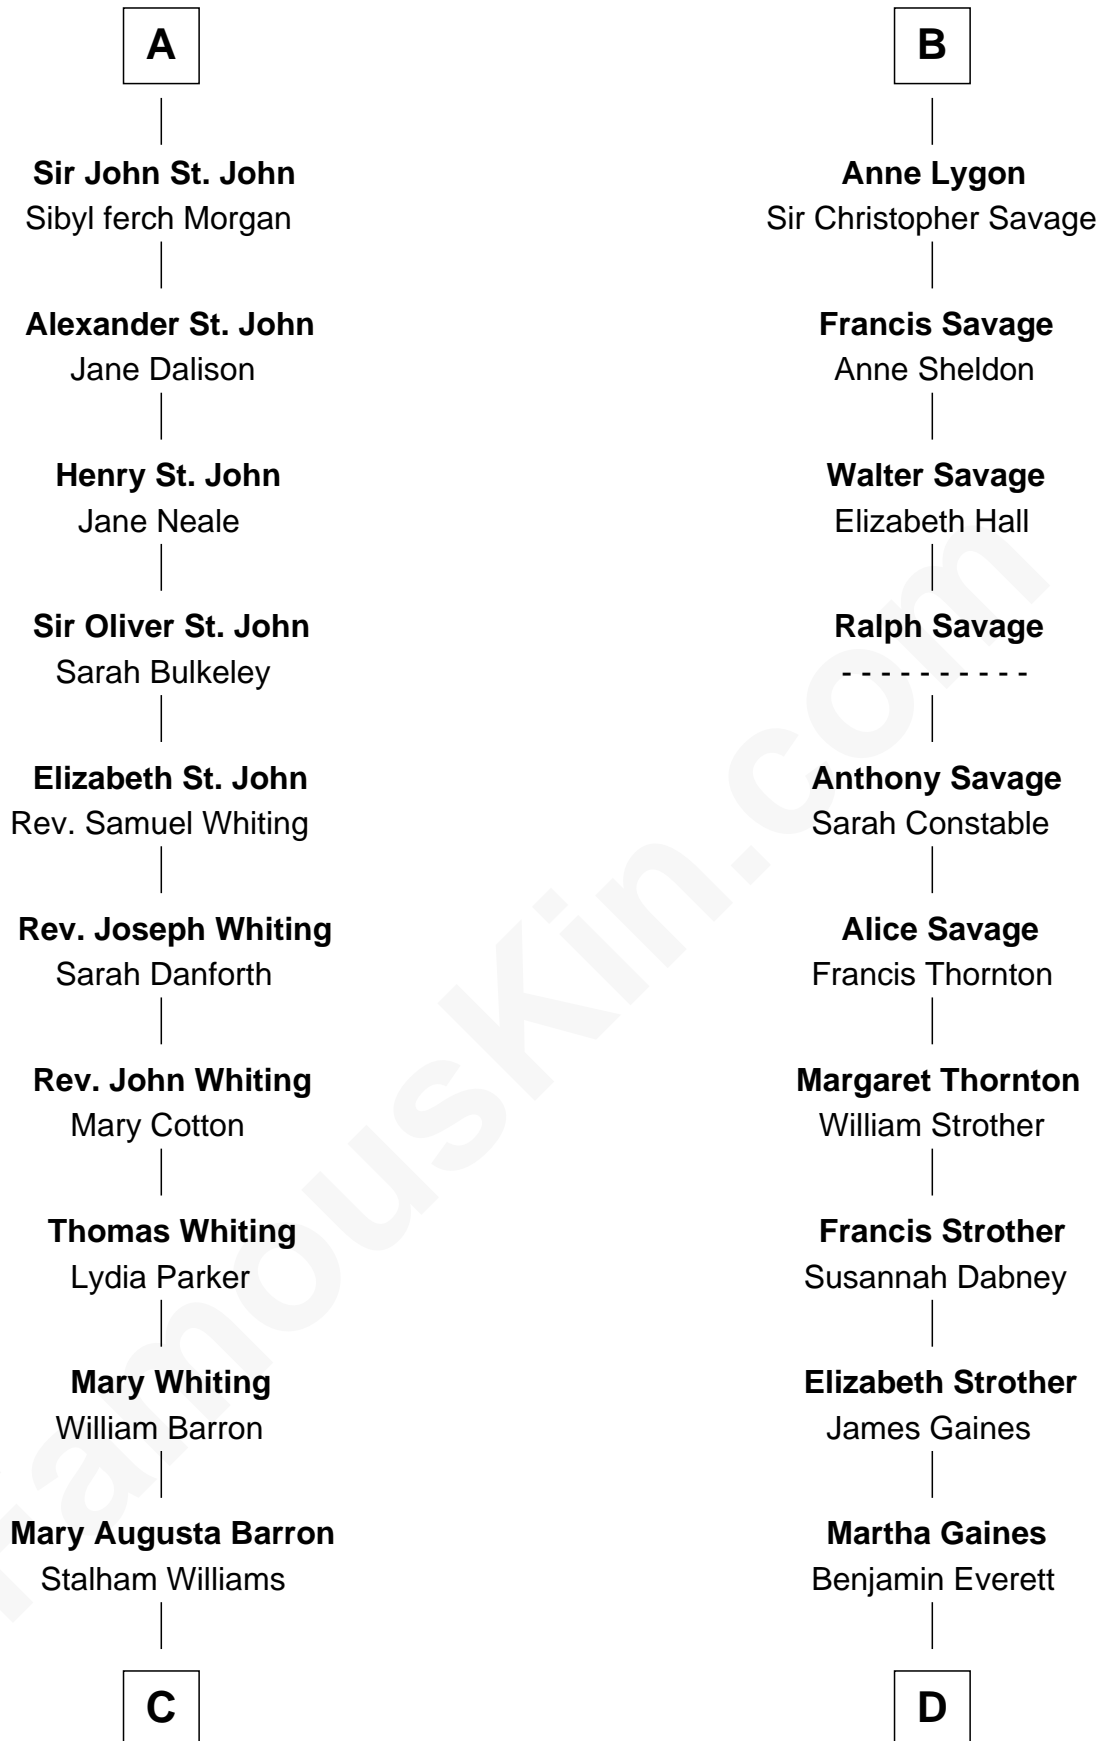

FamousKin.com Relationship Chart of

James Sherman

27th U.S. Vice-President

19th cousin 2 times removed of

William H. Macy

TV and Movie Actor

Sir Walter de Beauchamp

Alice de Tony

C

Frances Lucretia Williams
Richard Winslow Sherman

Mary Frances Sherman
Richard Updike Sherman

James Sherman
27th U.S. Vice-President

D

Dr. George Gaines Everitt
Mary A. Mayers

Horace Benjamin Everitt
Martha Leticia Roberts