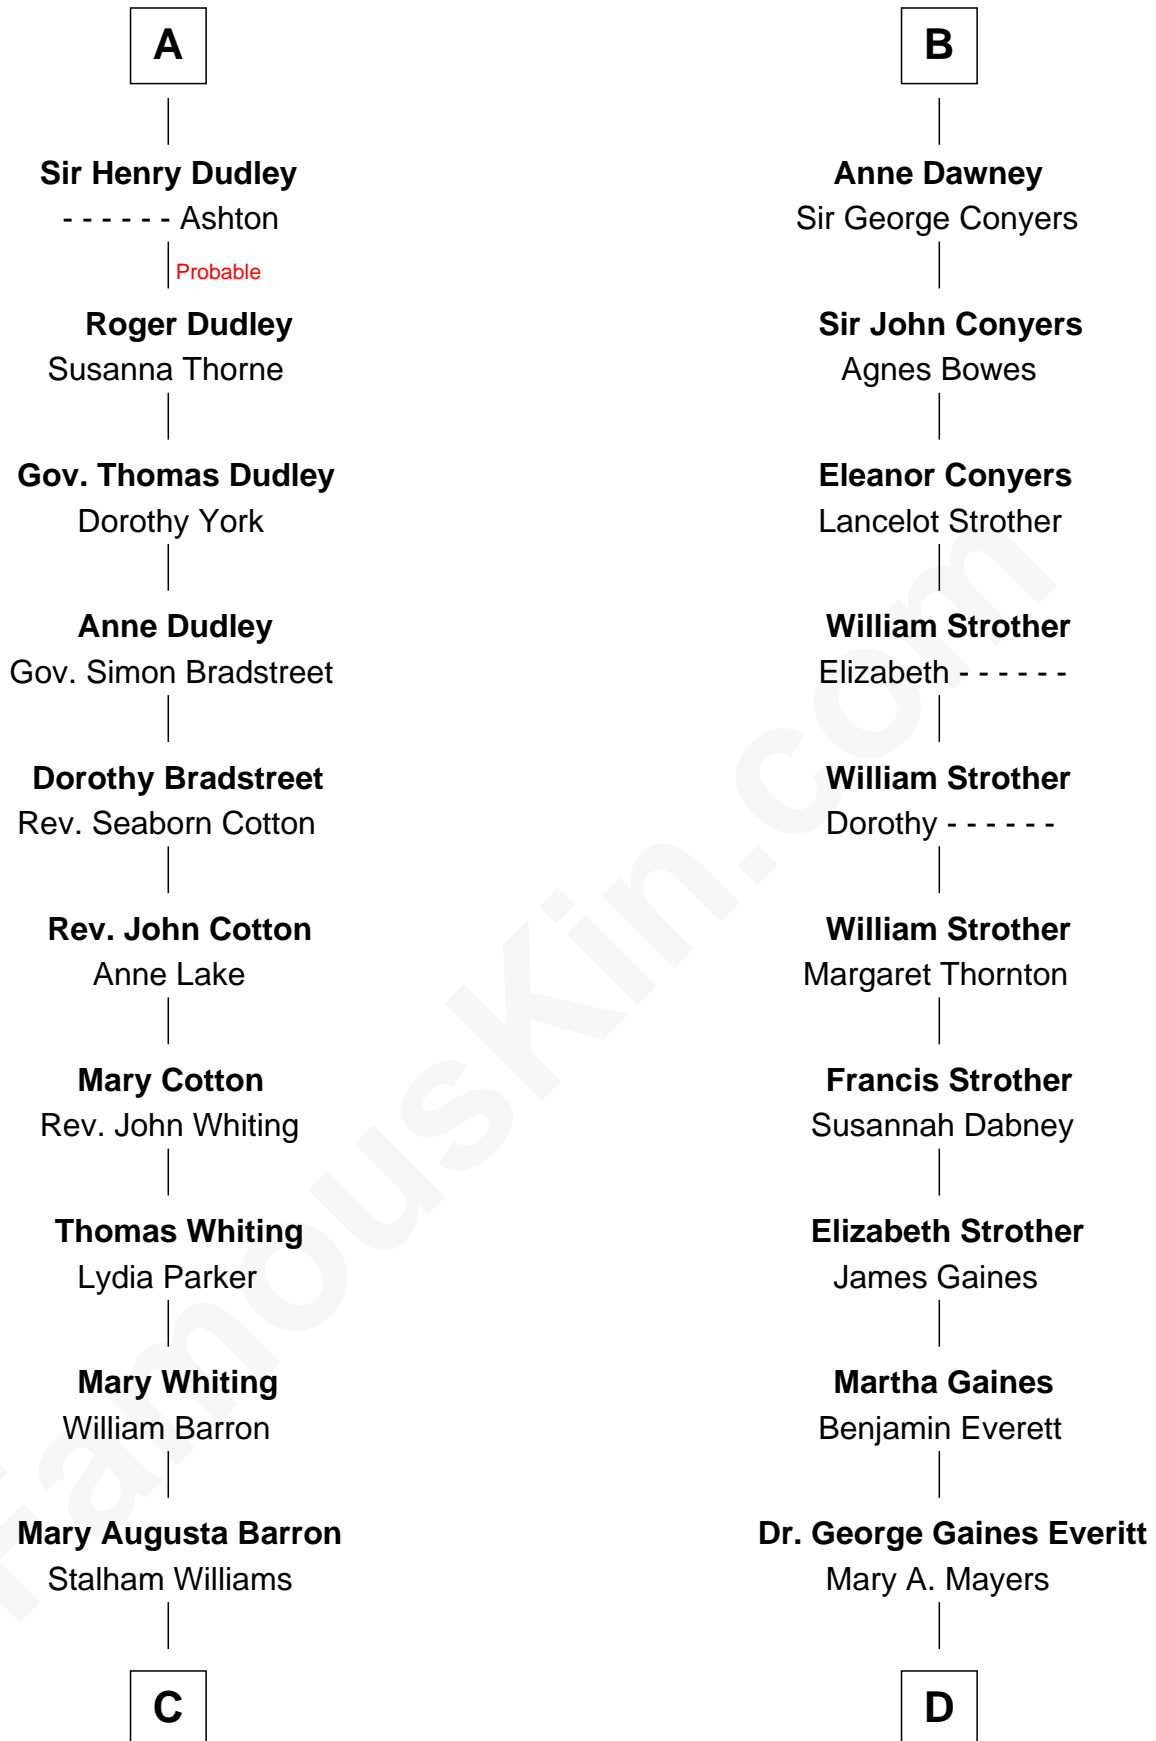

# FamousKin.com Relationship Chart of

**James Sherman**

*27th U.S. Vice-President*

19th cousin 1 time removed of

**William H. Macy**

*TV and Movie Actor*

**Ralph de Stafford**

*with wife  
Margaret de Audley*

Eleanor Aylesbury

**William Bonville**

Katherine Neville

**Humphrey Stafford**

Katherine Fray

**Cecily Bonville**

Thomas Grey

**Anne Stafford**

Sir Richard Neville

**Cecily Grey**

Sir John Sutton

**Dorothy Neville**

Sir John Dawney

**A**

**B**

**C**

**Frances Lucretia Williams**

Richard Winslow Sherman

**Mary Frances Sherman**

Richard Updike Sherman

**James Sherman**

*27th U.S. Vice-President*

**D**

**Horace Benjamin Everitt**