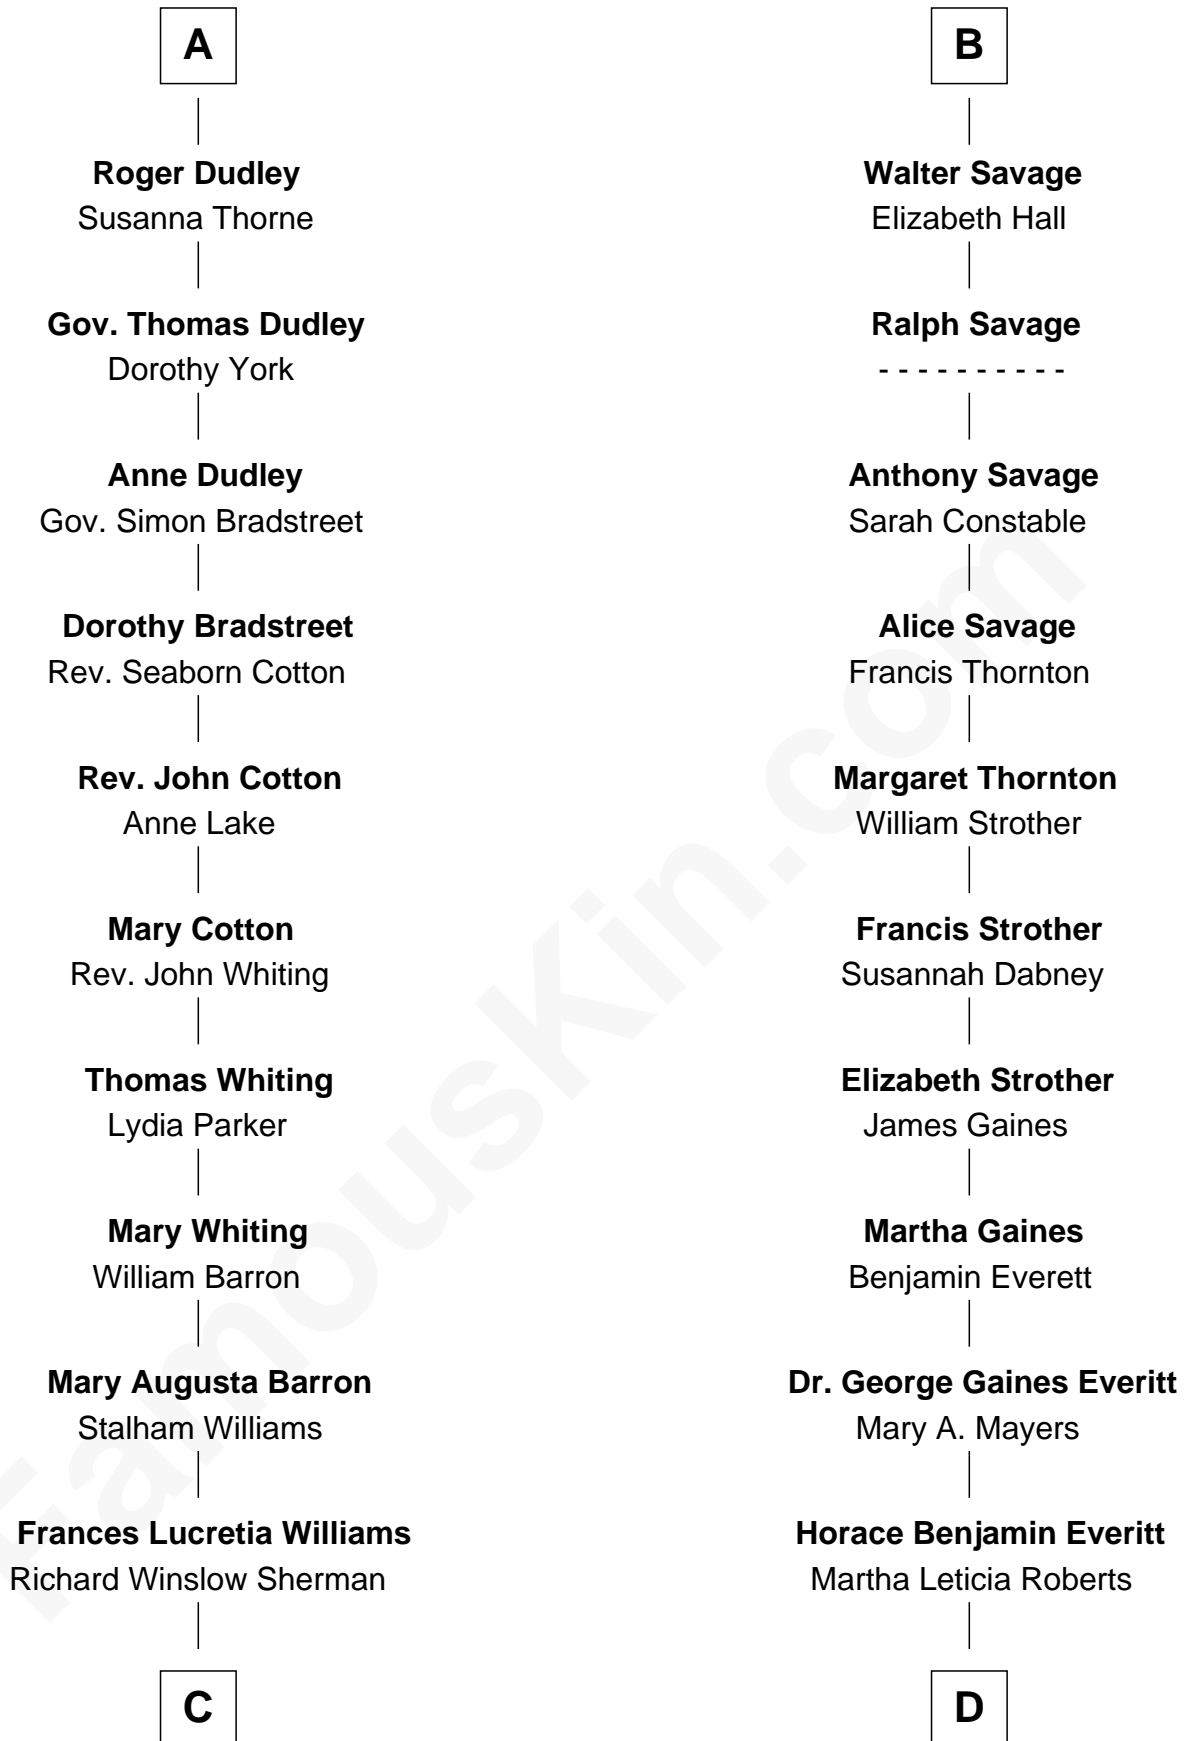

# FamousKin.com Relationship Chart of

**James Sherman**

*27th U.S. Vice-President*

18th cousin 1 time removed of

**William H. Macy**

*TV and Movie Actor*

**Richard Fitzalan**  
Eleanor Plantagenet

**Alice Fitzalan**  
Sir Thomas de Holand

**Eleanor Holand**  
Edward Cherleton

**Joyce Cherleton**  
Sir John Tiptoft

**Joyce Tiptoft**  
Sir Edmund Sutton

**Sir Edward Sutton**  
Cecily Willoughby

**Sir John Sutton**  
Cecily Grey

**Sir Henry Dudley**  
----- Ashton

Probable

**A**

**Sir Richard Fitzalan**  
Elizabeth de Bohun

**Elizabeth Fitzalan**  
Sir Robert Goushill

**Joan Goushill**  
Sir Thomas Stanley

**Katherine Stanley**  
Sir John Savage

**Sir Christopher Savage**  
Anne Stanley

**Sir Christopher Savage**  
Anne Lygon

**Francis Savage**  
Anne Sheldon

**B**

**C**

**Mary Frances Sherman**  
Richard Updike Sherman

**James Sherman**  
*27th U.S. Vice-President*

**D**

**Mary Lois Everitt**  
Clement Overstreet