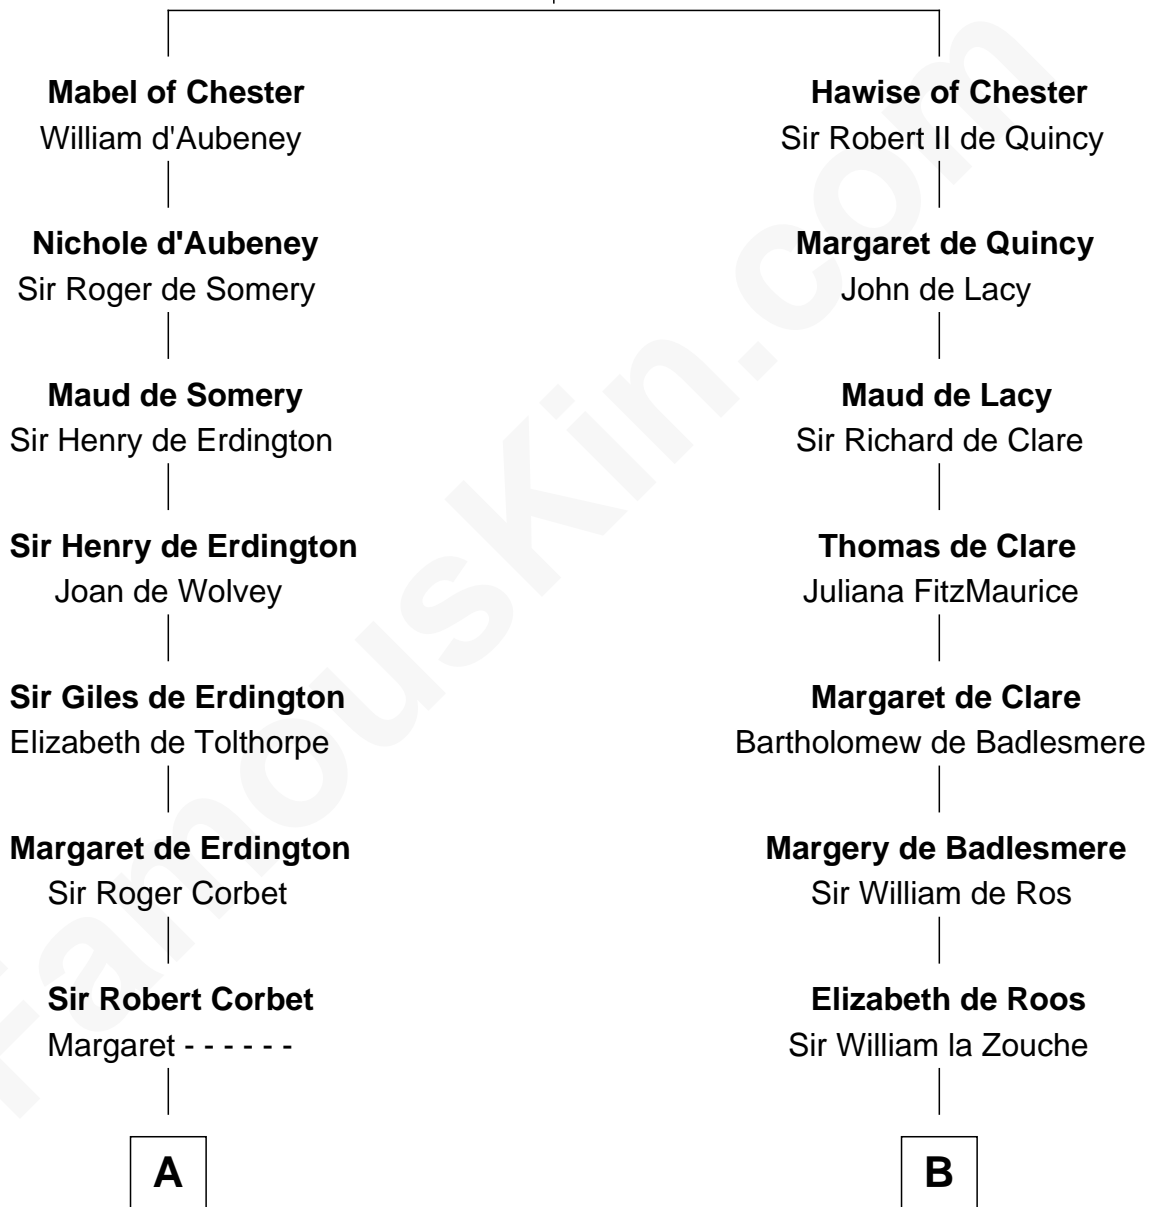

# FamousKin.com Relationship Chart of

**James Sherman**

*27th U.S. Vice-President*

15th cousin 6 times removed of

**Robert Catesby**

*Leader of Gunpowder Plot*

**Hugh de Kevelioc**  
Bertrade de Montfort

**C**

—  
**Mary Whiting**  
William Barron

—  
**Mary Augusta Barron**  
Stalham Williams

—  
**Frances Lucretia Williams**  
Richard Winslow Sherman

—  
**Mary Frances Sherman**  
Richard Updike Sherman

—  
**James Sherman**  
*27th U.S. Vice-President*