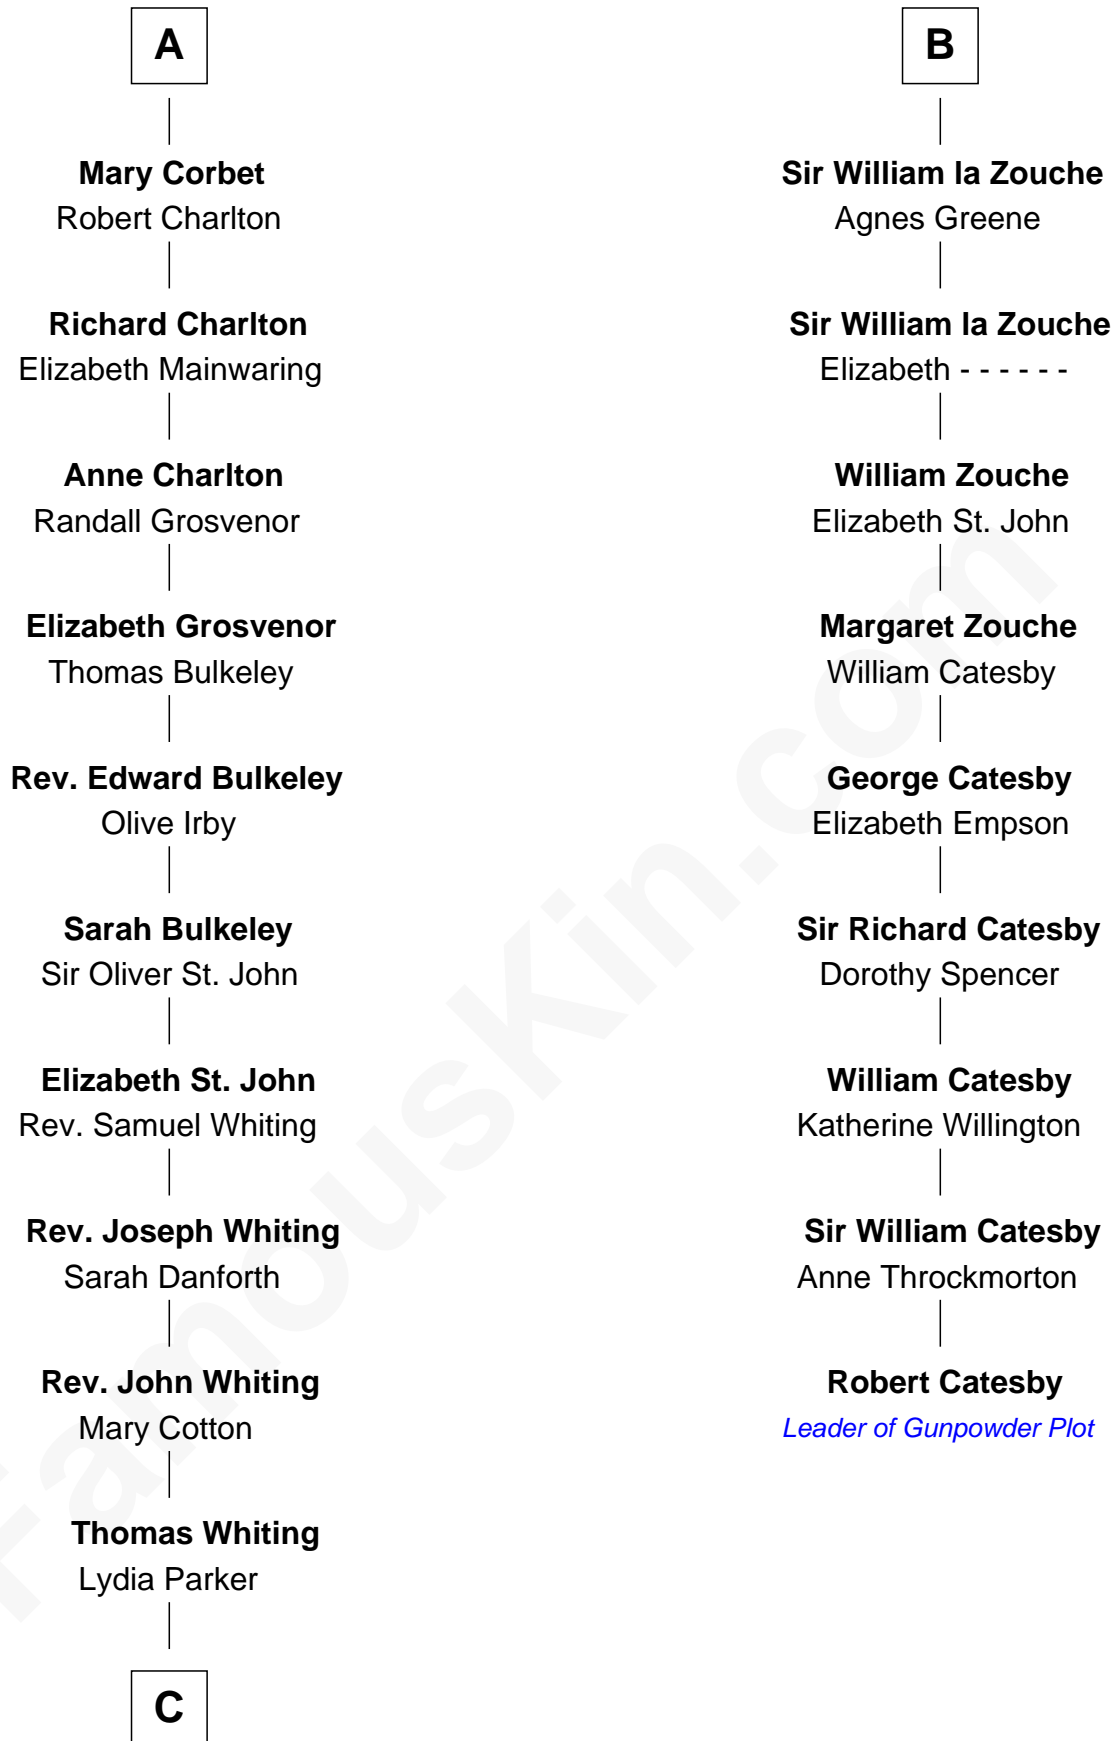

# FamousKin.com Relationship Chart of

**James Sherman**

*27th U.S. Vice-President*

15th cousin 6 times removed of

**Robert Catesby**

*Leader of Gunpowder Plot*

**Hugh de Kevelioc**  
Bertrade de Montfort

**C**

—  
**Mary Whiting**  
William Barron

—  
**Mary Augusta Barron**  
Stalham Williams

—  
**Frances Lucretia Williams**  
Richard Winslow Sherman

—  
**Mary Frances Sherman**  
Richard Updike Sherman

—  
**James Sherman**  
*27th U.S. Vice-President*