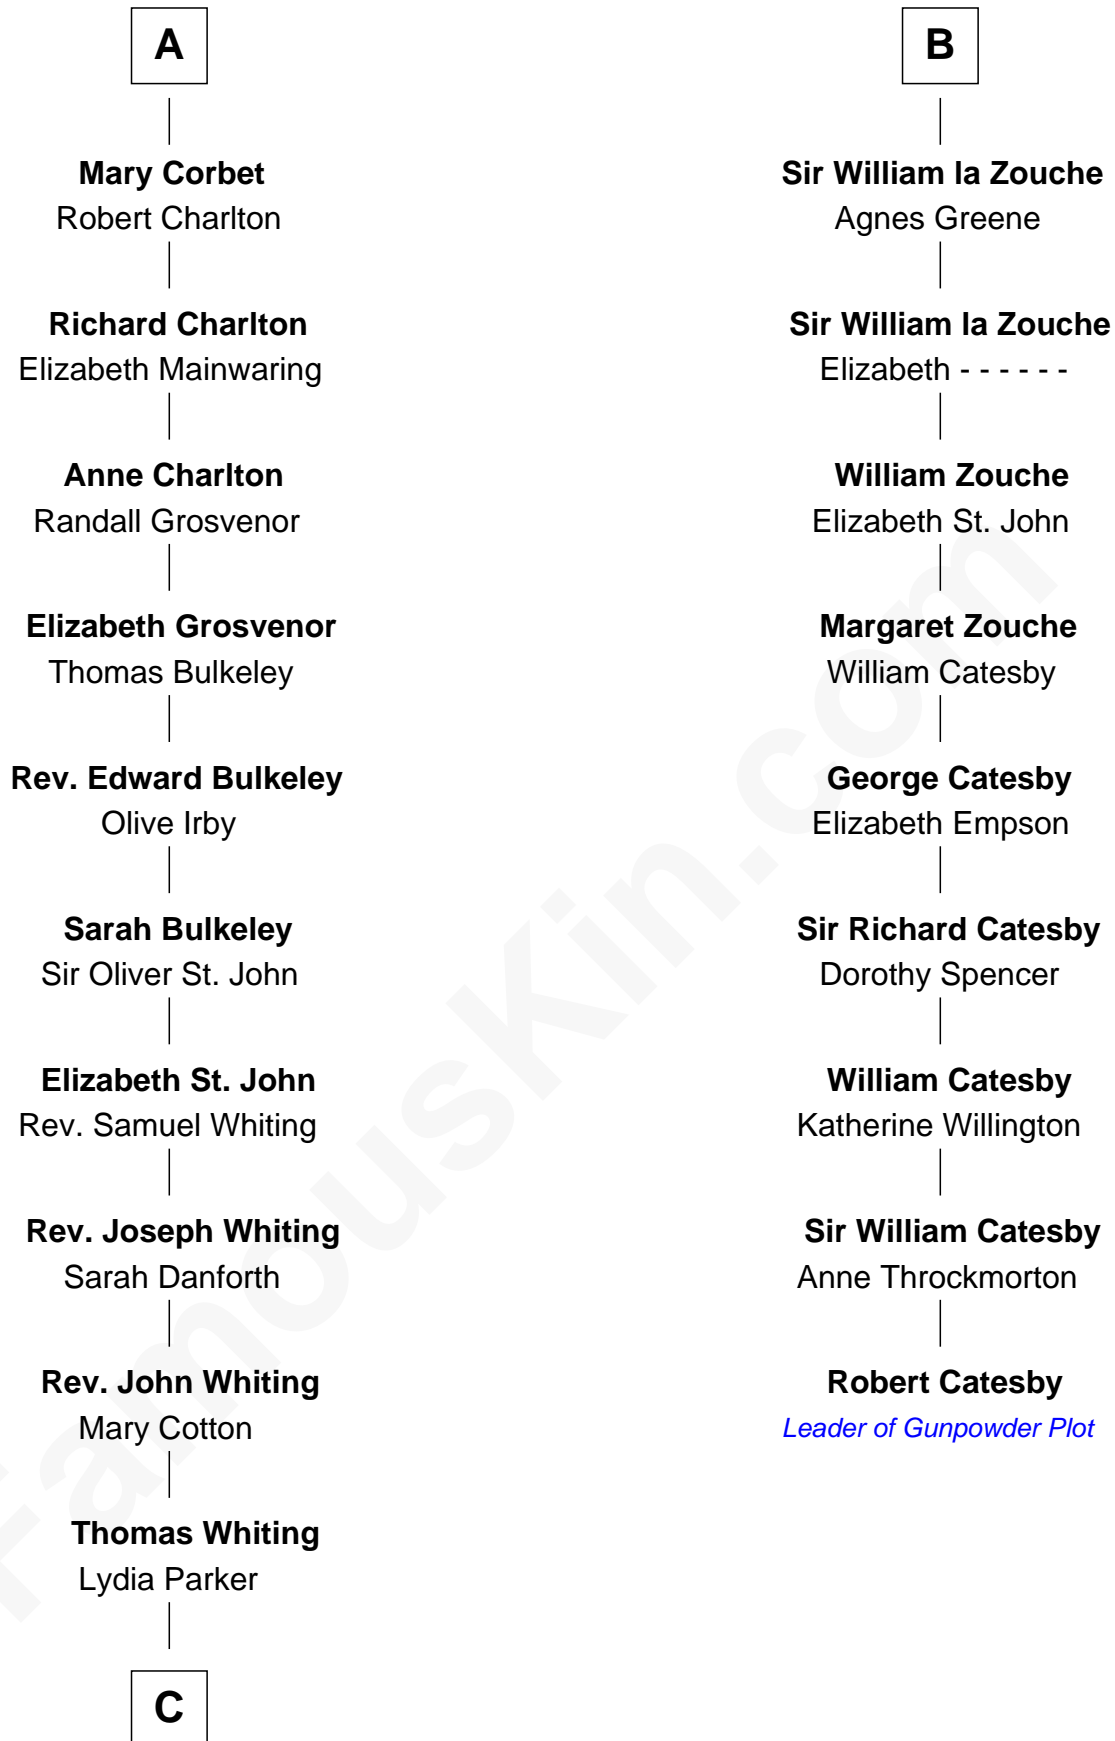

# FamousKin.com Relationship Chart of

**James Sherman**

*27th U.S. Vice-President*

15th cousin 6 times removed of

**Robert Catesby**

*Leader of Gunpowder Plot*

**C**

—  
**Mary Whiting**  
William Barron

—  
**Mary Augusta Barron**  
Stalham Williams

—  
**Frances Lucretia Williams**  
Richard Winslow Sherman

—  
**Mary Frances Sherman**  
Richard Updike Sherman

—  
**James Sherman**  
*27th U.S. Vice-President*