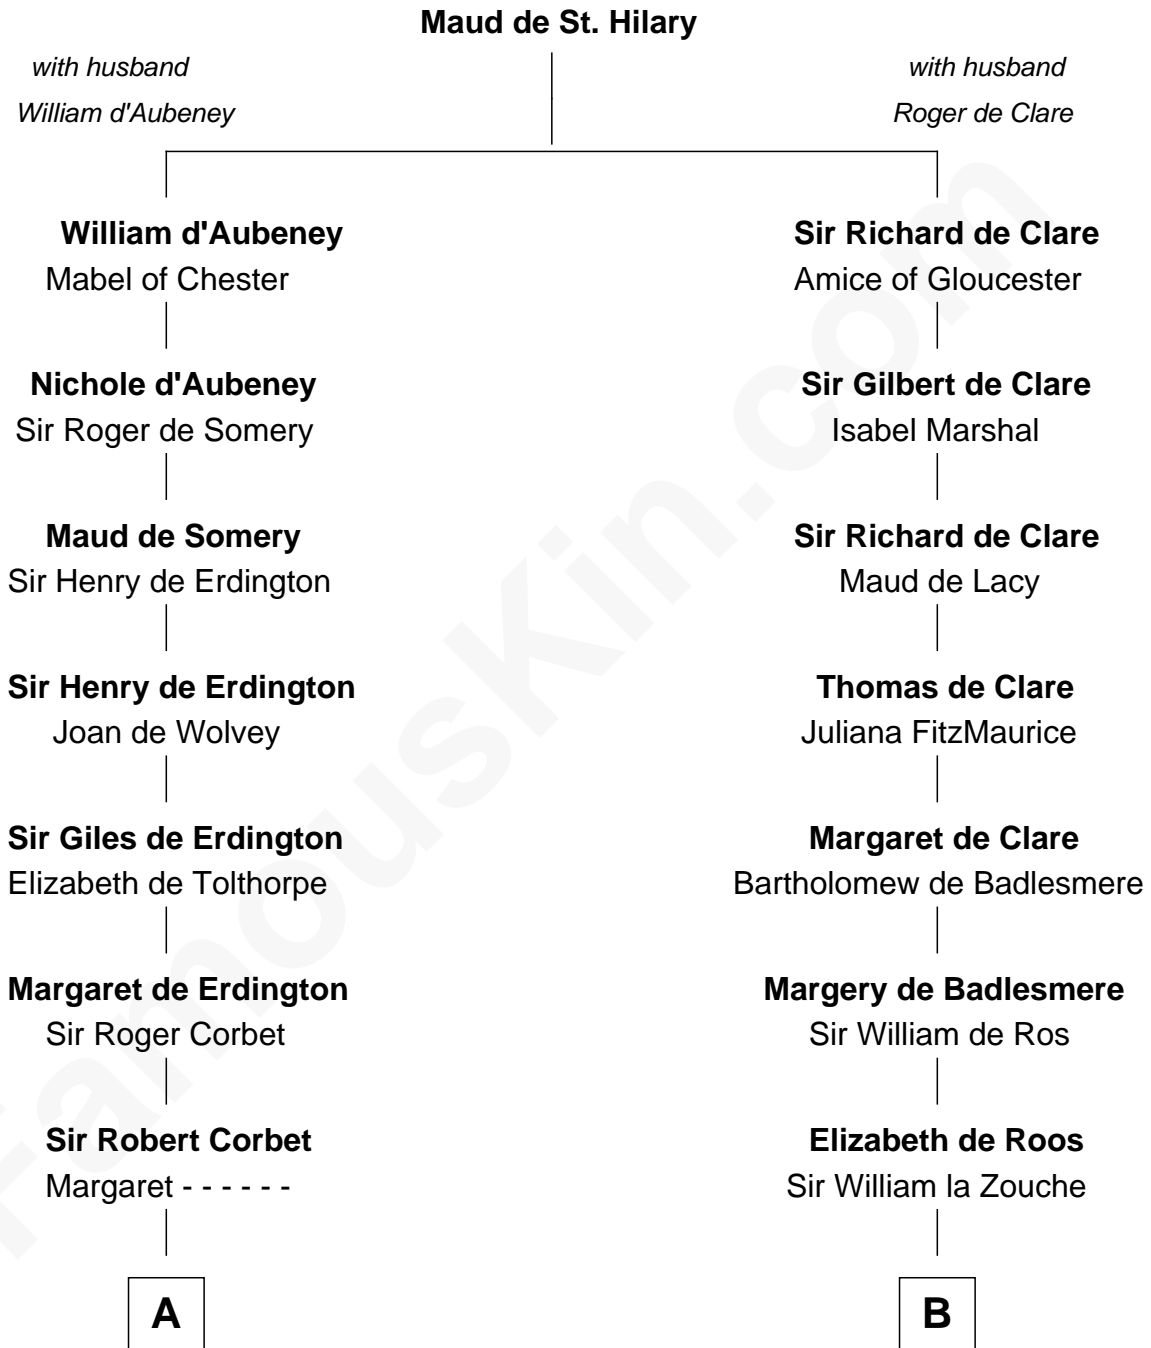

# FamousKin.com Relationship Chart of

**James Sherman**

*27th U.S. Vice-President*

15th cousin 6 times removed of

**Robert Catesby**

*Leader of Gunpowder Plot*

**C**

—  
**Mary Whiting**  
William Barron

—  
**Mary Augusta Barron**  
Stalham Williams

—  
**Frances Lucretia Williams**  
Richard Winslow Sherman

—  
**Mary Frances Sherman**  
Richard Updike Sherman

—  
**James Sherman**  
*27th U.S. Vice-President*