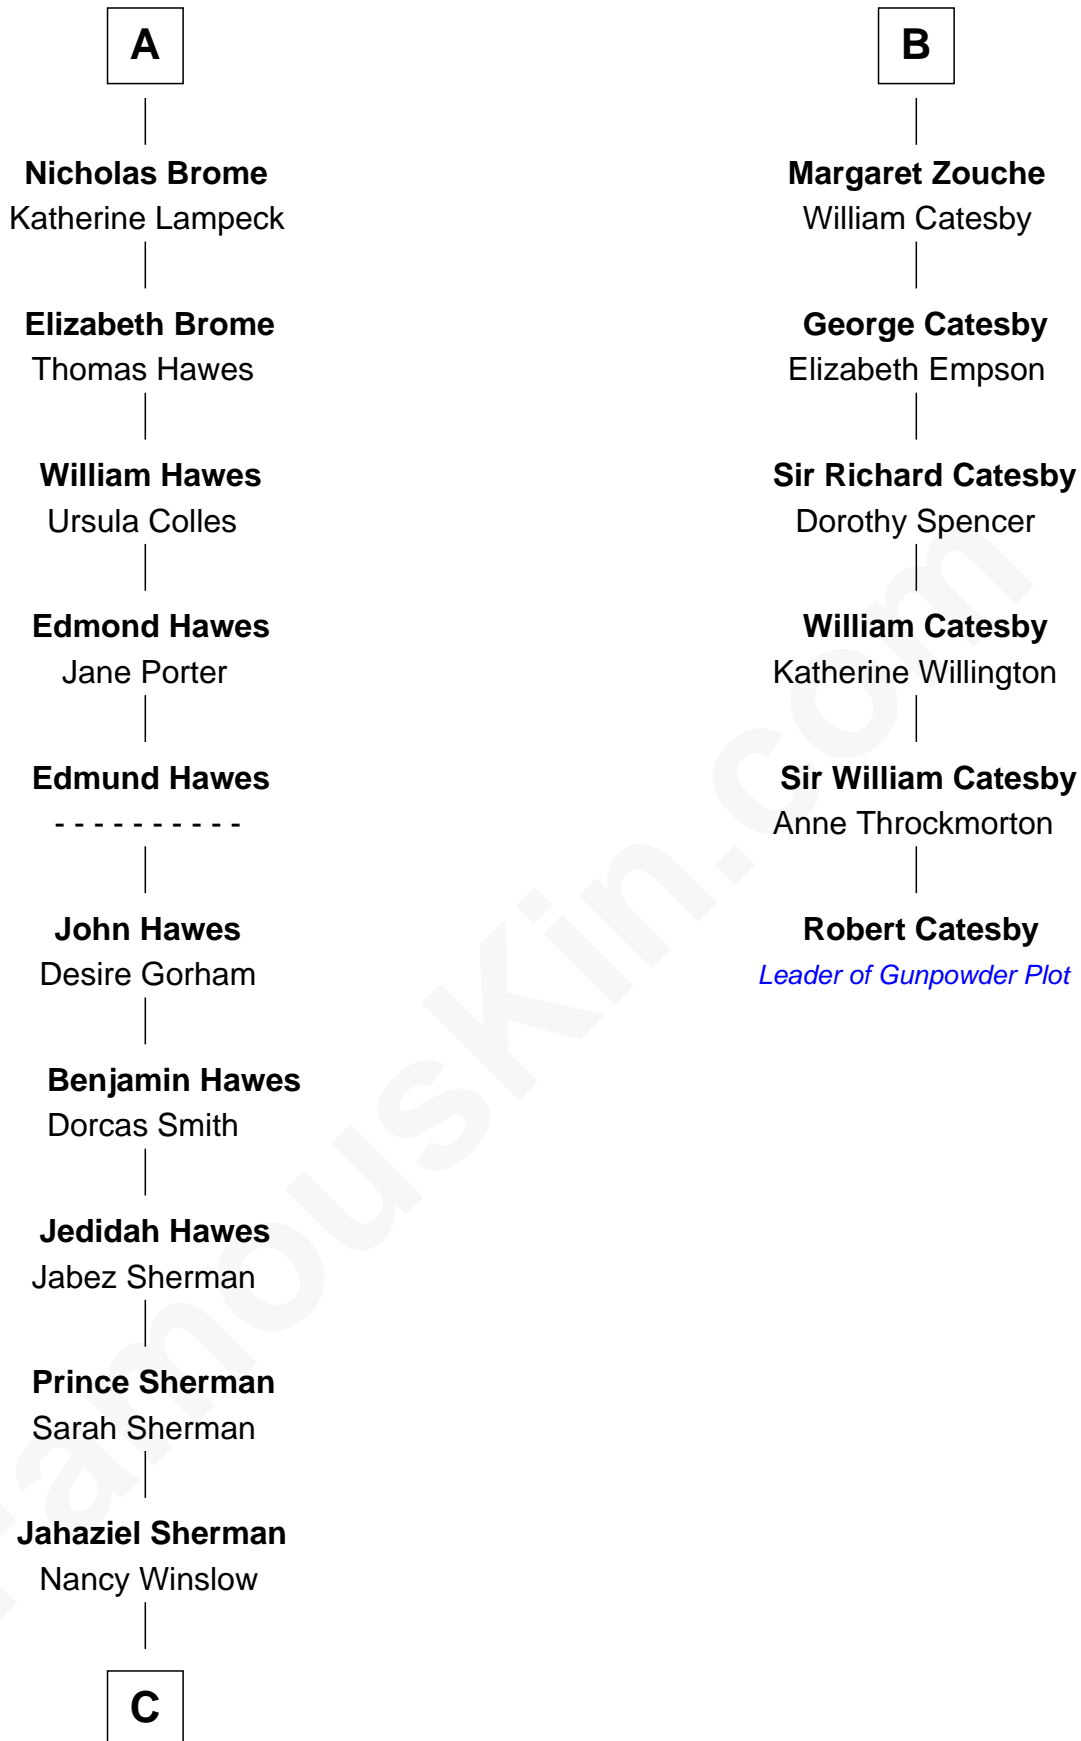

FamousKin.com Relationship Chart of

James Sherman

27th U.S. Vice-President

12th cousin 7 times removed of

Robert Catesby

Leader of Gunpowder Plot

Sir William de Ros

Lucy FitzPiers

Isabel de Aubeney

William de Ros

Maude de Vaux

Sir William de Ros

Margery de Badlesmere

Elizabeth de Roos

Sir William la Zouche

Sir William la Zouche

Agnes Greene

Sir William la Zouche

Elizabeth - - - - -

William Zouche

Elizabeth St. John

B

C

Richard Winslow Sherman