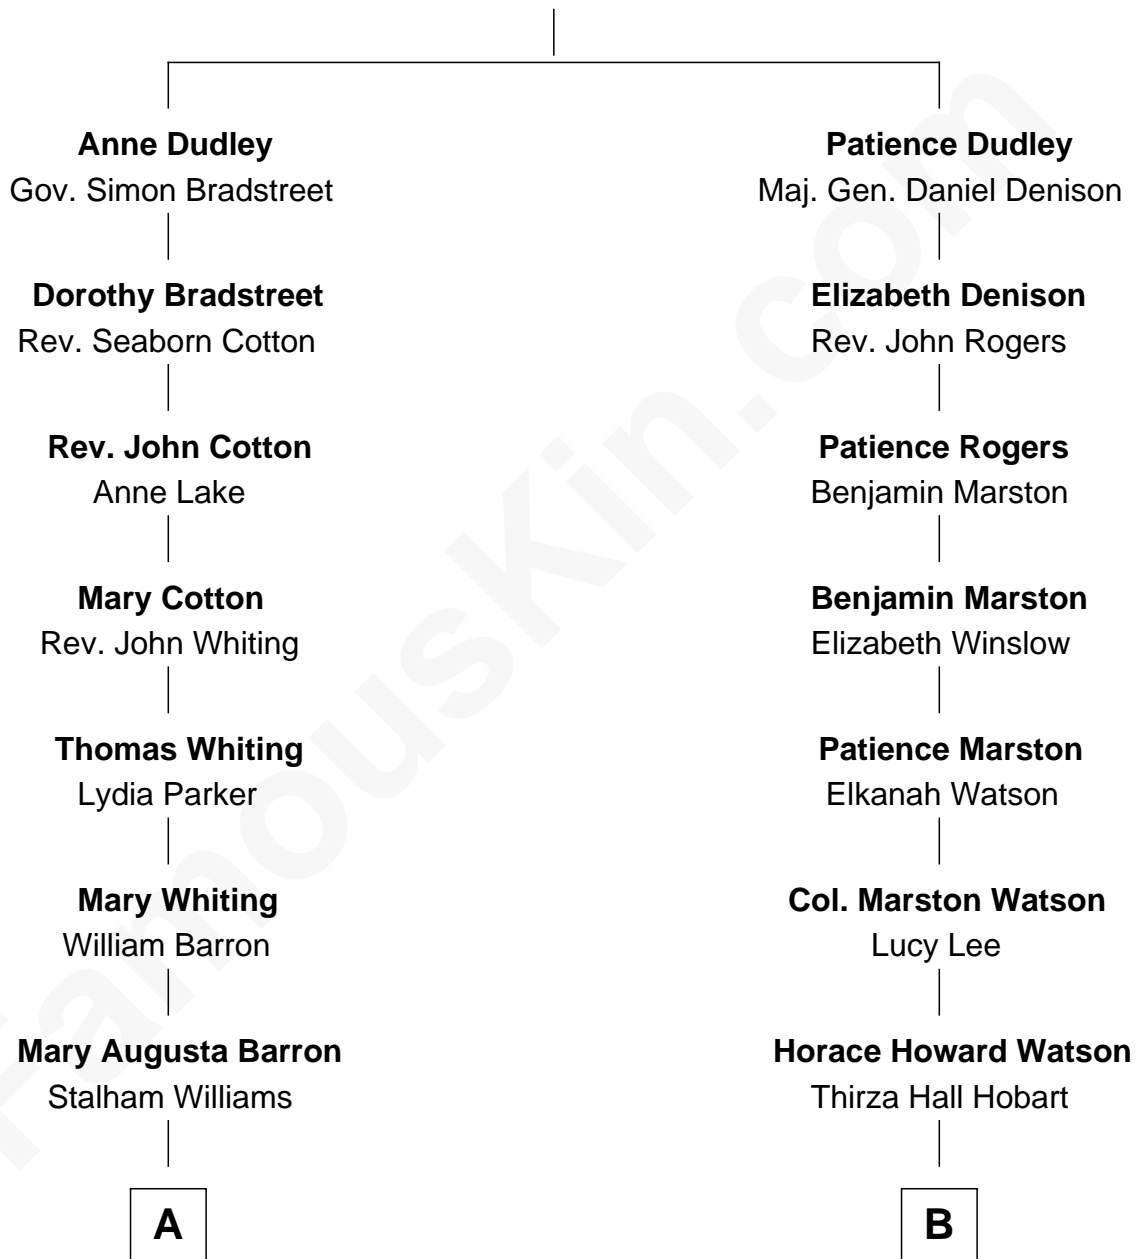

FamousKin.com Relationship Chart of

James Sherman

27th U.S. Vice-President

9th cousin 3 times removed of

John Cena

Movie Actor and WWE Pro Wrestler

Gov. Thomas Dudley

Dorothy York

A

Frances Lucretia Williams
Richard Winslow Sherman

Mary Frances Sherman
Richard Updike Sherman

James Sherman
27th U.S. Vice-President

B

Agnes Lee Watson
Charles Nichols

Charles H. Nichols
Martha Emma Dix

Charles Nichols
Julia Ellen Skelton