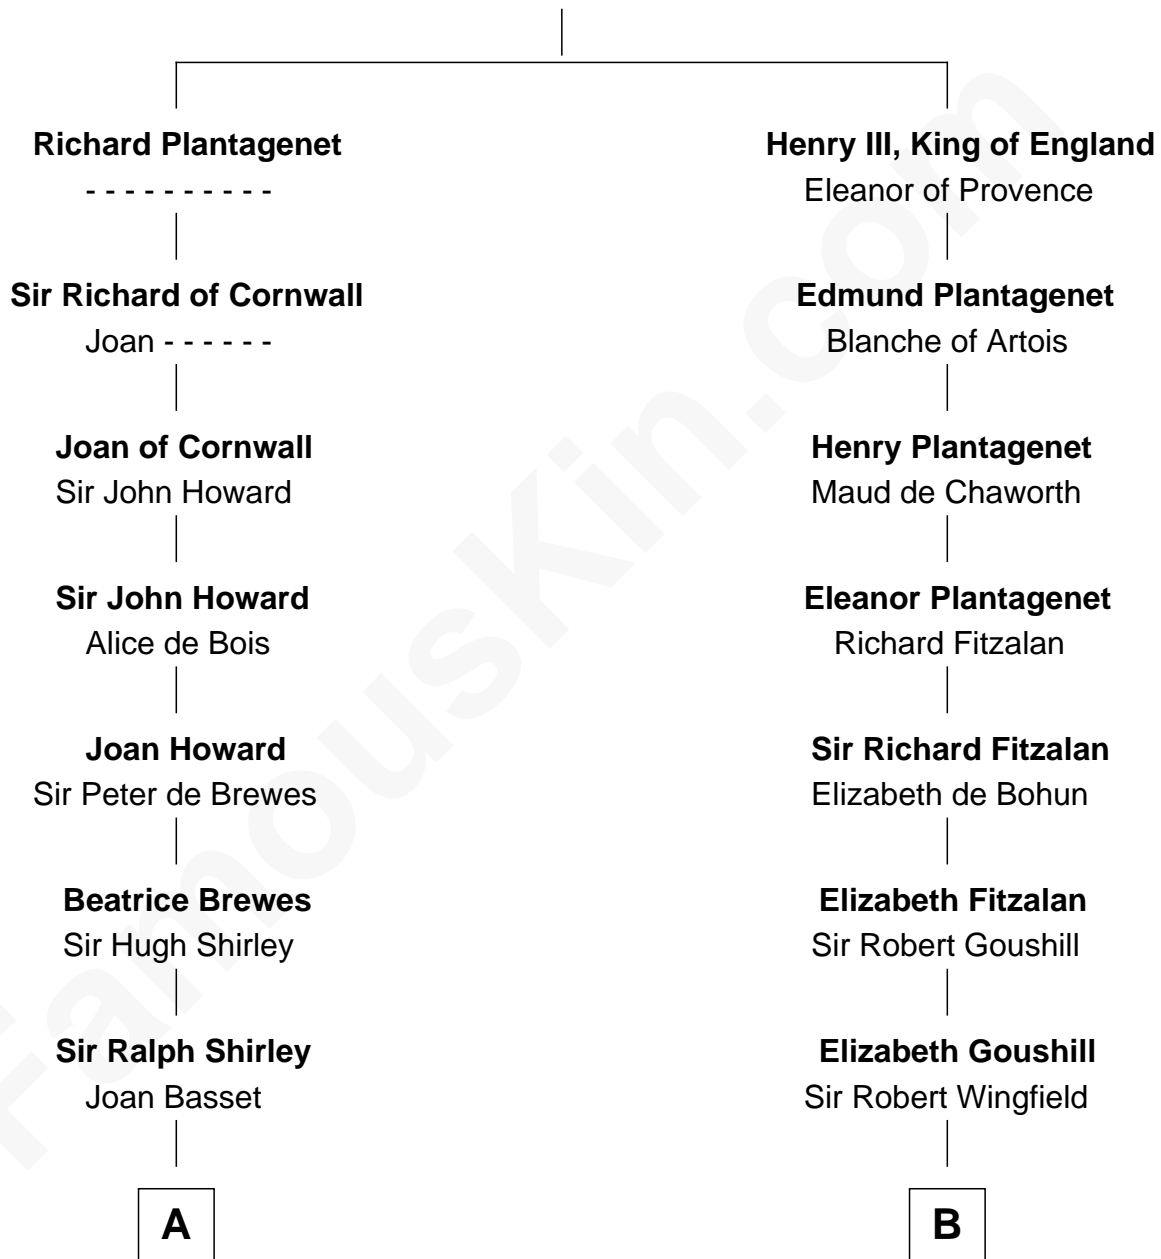

FamousKin.com Relationship Chart of

James Sherman

27th U.S. Vice-President

20th cousin 1 time removed of

Henry Clay Folger

Founder of Folger Shakespeare Library and Chairman of Standard Oil

John, King of England

Isabelle of Angoulême

C

Jahaziel Sherman

Nancy Winslow

Richard Winslow Sherman

Frances Lucretia Williams

Mary Frances Sherman

Richard Updike Sherman

James Sherman

27th U.S. Vice-President

D

Peleg Slocum

Elizabeth Brown

Rebecca Slocum

George Folger

Samuel Brown Folger