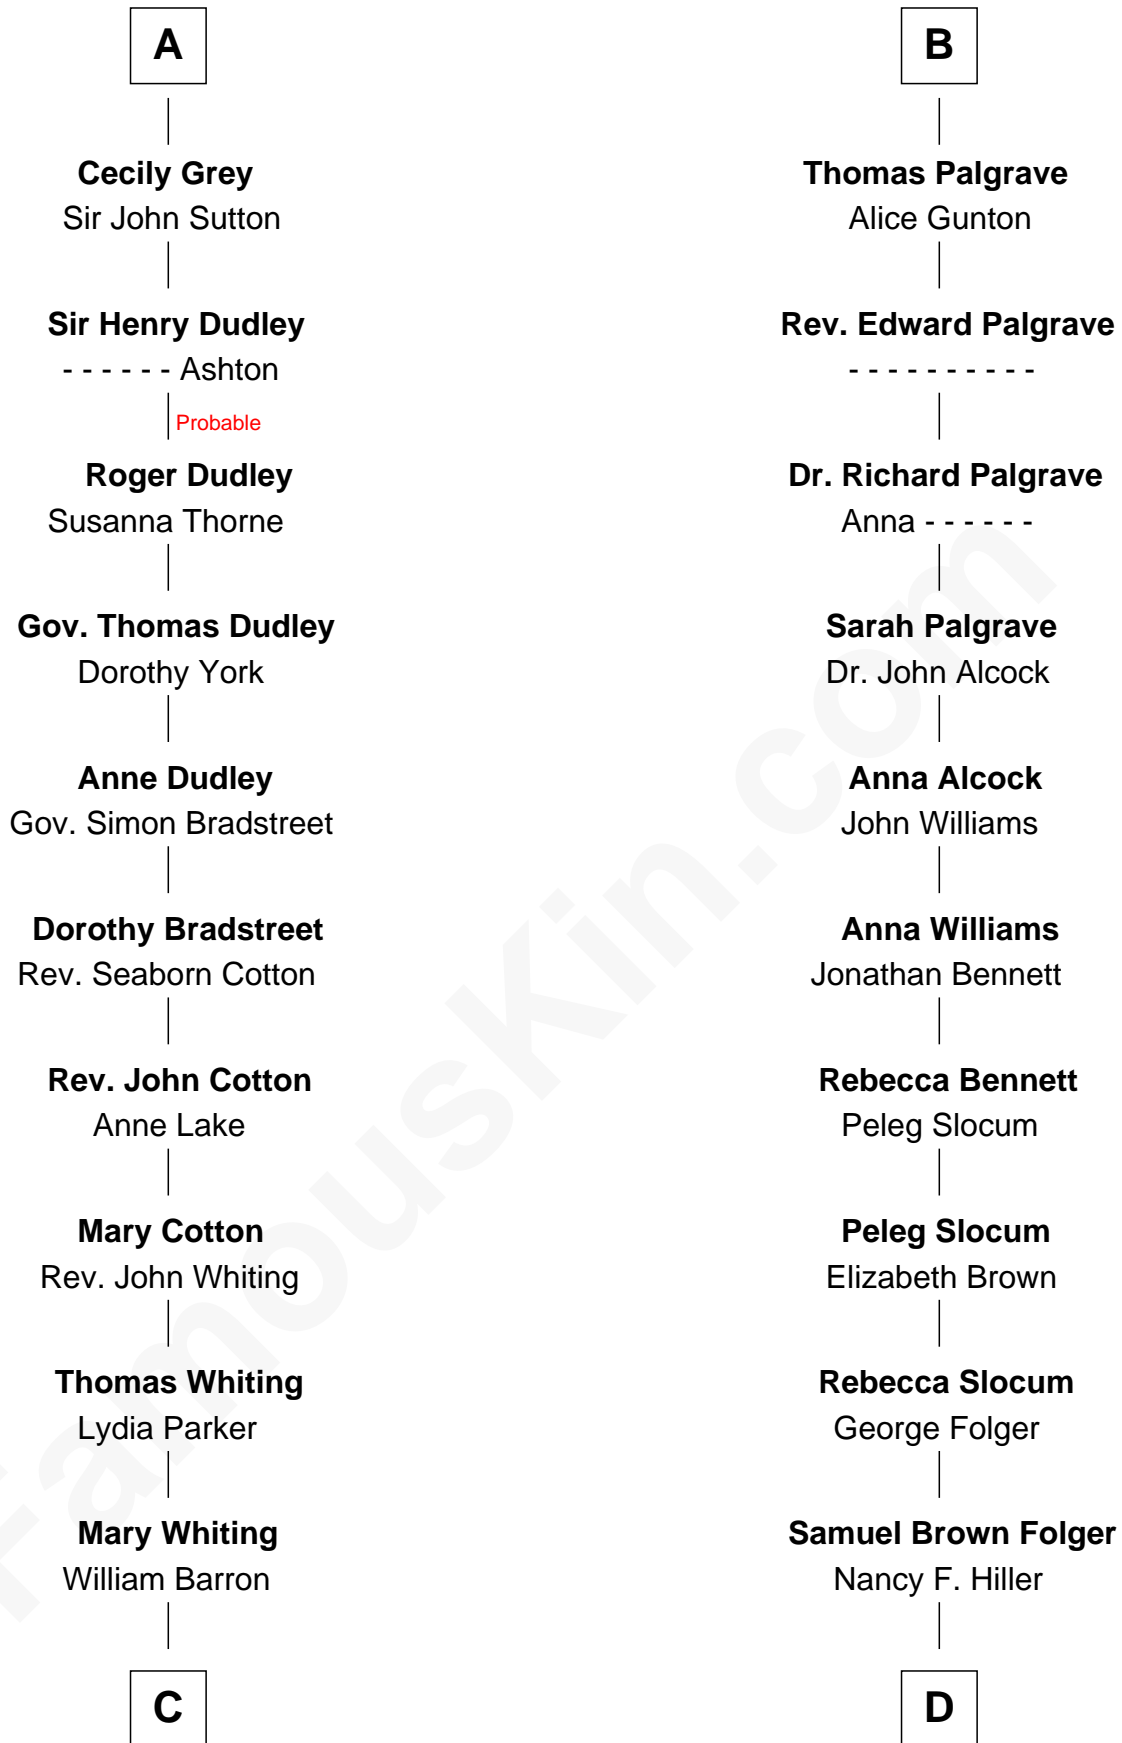

# FamousKin.com Relationship Chart of

**James Sherman**

*27th U.S. Vice-President*

18th cousin 2 times removed of

**Henry Clay Folger**

*Founder of Folger Shakespeare Library and Chairman of Standard Oil*

**Bartholomew de Badlesmere**

**Elizabeth de Badlesmere**

Sir William de Bohun

**Elizabeth de Bohun**

Sir Richard Fitzalan

**Elizabeth Fitzalan**

Sir Robert Goushill

**Elizabeth Goushill**

Sir Robert Wingfield

**Elizabeth Wingfield**

Sir William Brandon

**Eleanor Brandon**

John Glemham

**Anne Glemham**

Henry Palgrave

**B**

**C**

**Mary Augusta Barron**  
Stalham Williams

**Frances Lucretia Williams**  
Richard Winslow Sherman

**Mary Frances Sherman**  
Richard Updike Sherman

**James Sherman**  
*27th U.S. Vice-President*

**D**

**Henry Clay Folger**  
Eliza Jane Clark