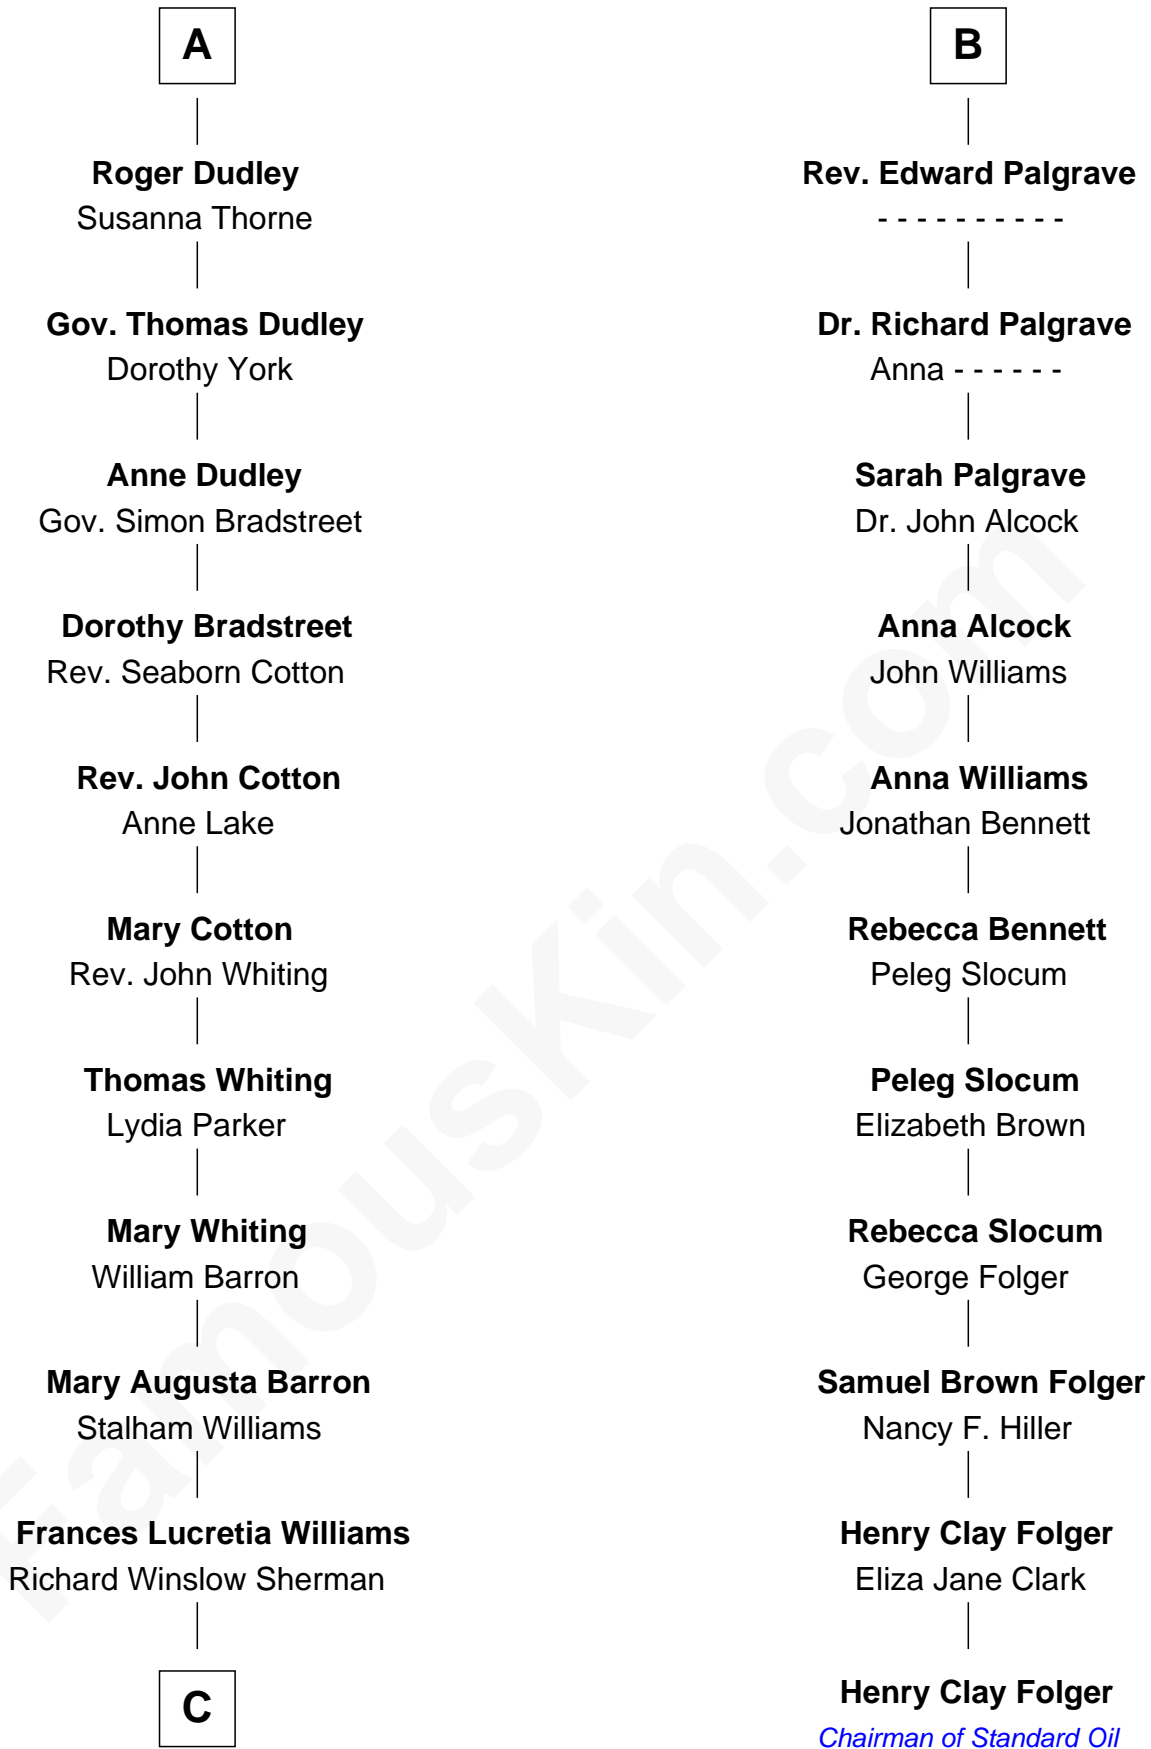

# FamousKin.com Relationship Chart of

**James Sherman**

27th U.S. Vice-President

17th cousin 1 time removed of

**Henry Clay Folger**

Founder of Folger Shakespeare Library and Chairman of Standard Oil

C

—  
**Mary Frances Sherman**  
Richard Updike Sherman

—  
**James Sherman**  
*27th U.S. Vice-President*

FamousKin.com