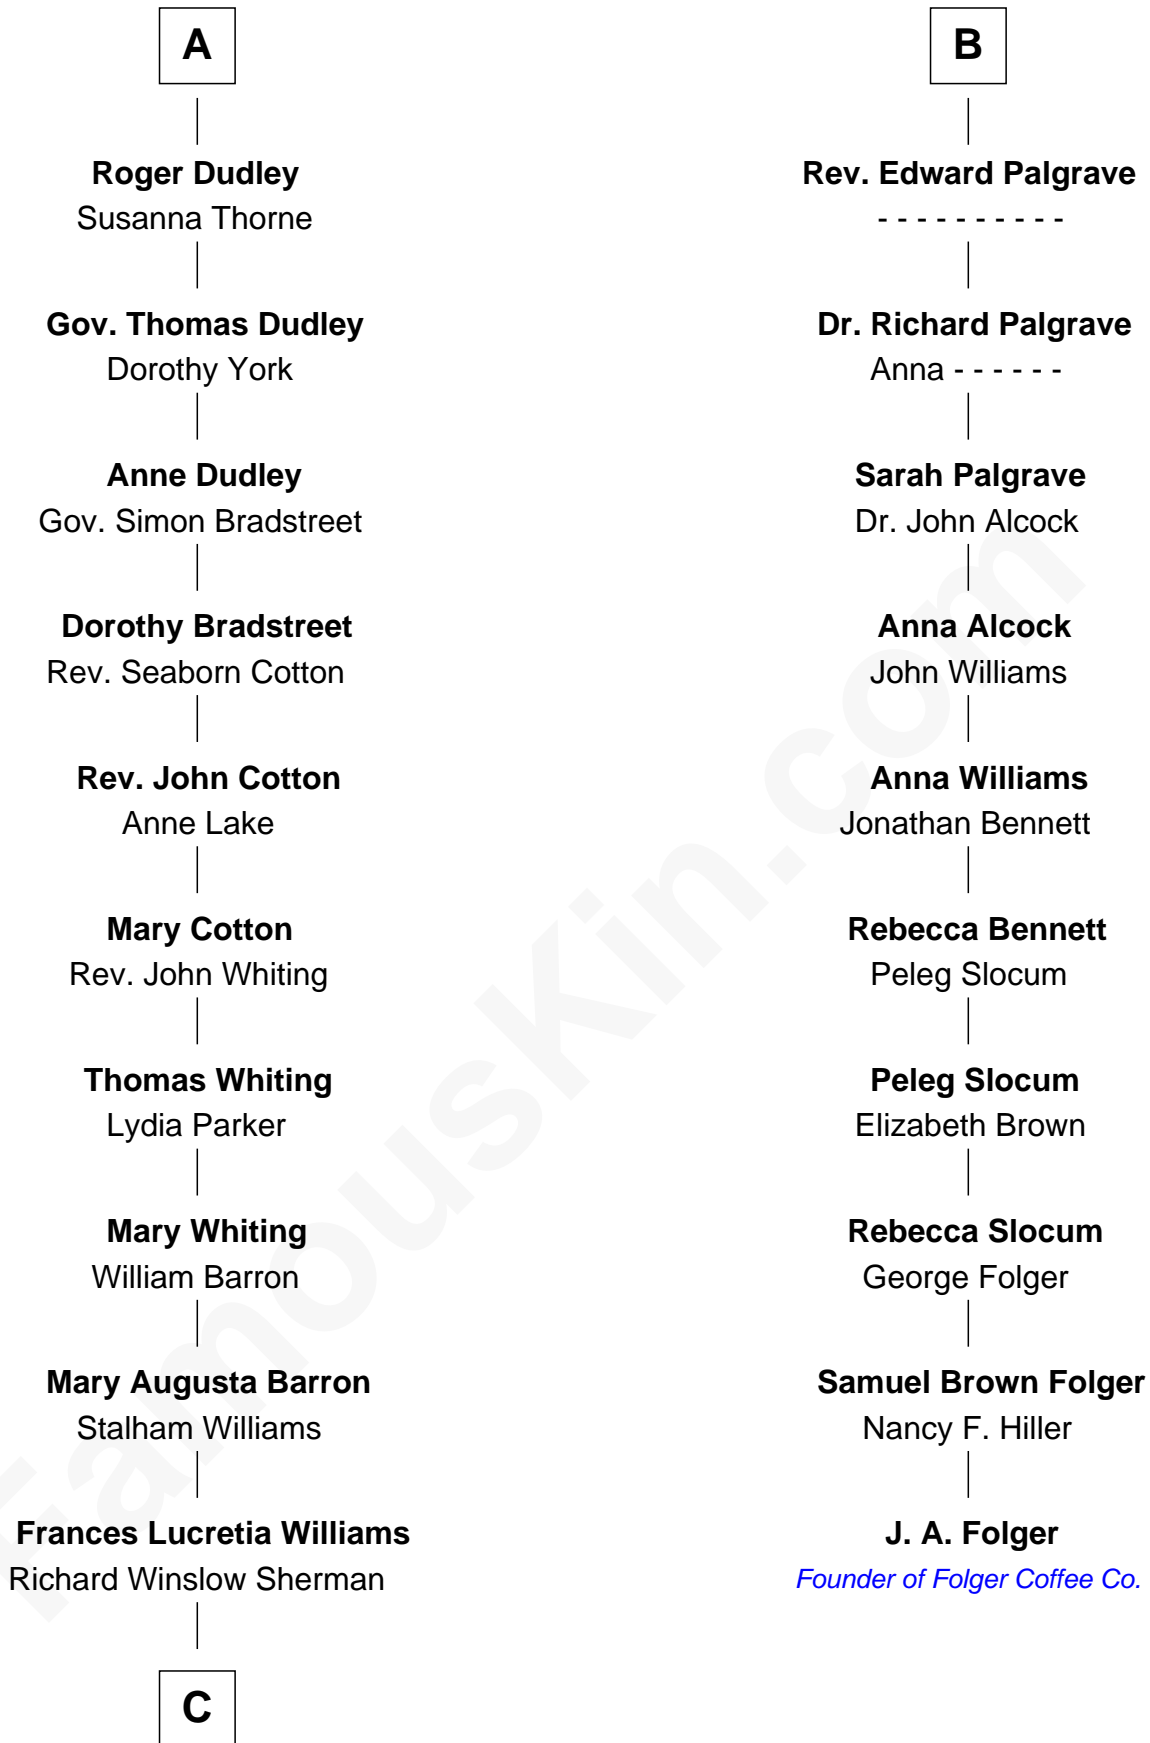

FamousKin.com Relationship Chart of

James Sherman

27th U.S. Vice-President

16th cousin 2 times removed of

J. A. Folger

Founder of Folger Coffee Company

C

—
Mary Frances Sherman
Richard Updike Sherman

—
James Sherman
27th U.S. Vice-President

FamousKin.com