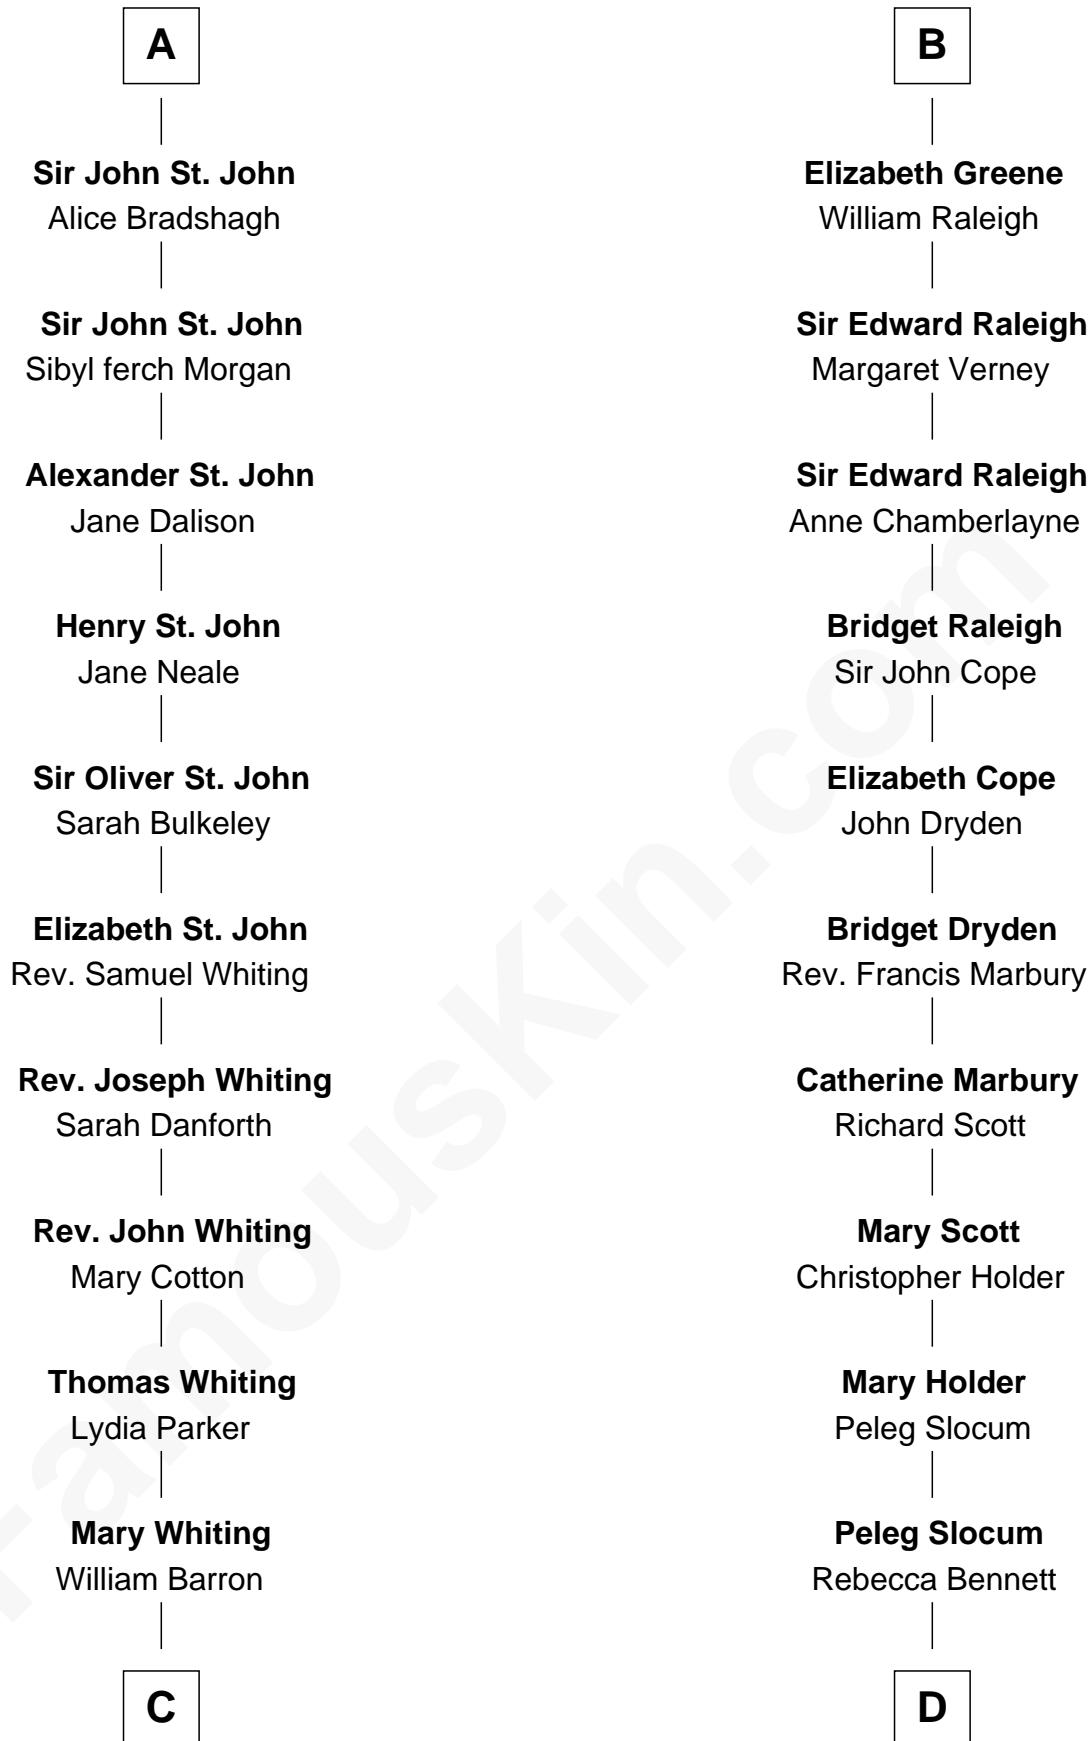

# FamousKin.com Relationship Chart of

**James Sherman**

*27th U.S. Vice-President*

20th cousin of

**J. A. Folger**

*Founder of Folger Coffee Company*

**Sir William de Beauchamp**

*with wife  
Isabel Mauduit*

Sir Thomas Greene

**Margaret Beauchamp**

Sir Oliver St. John

**Sir Thomas Greene**

Phillippa Ferrers

**A**

**B**

**C**

**Mary Augusta Barron**  
Stalham Williams

**Frances Lucretia Williams**  
Richard Winslow Sherman

**Mary Frances Sherman**  
Richard Updike Sherman

**James Sherman**  
*27th U.S. Vice-President*

**D**

**Peleg Slocum**  
Elizabeth Brown