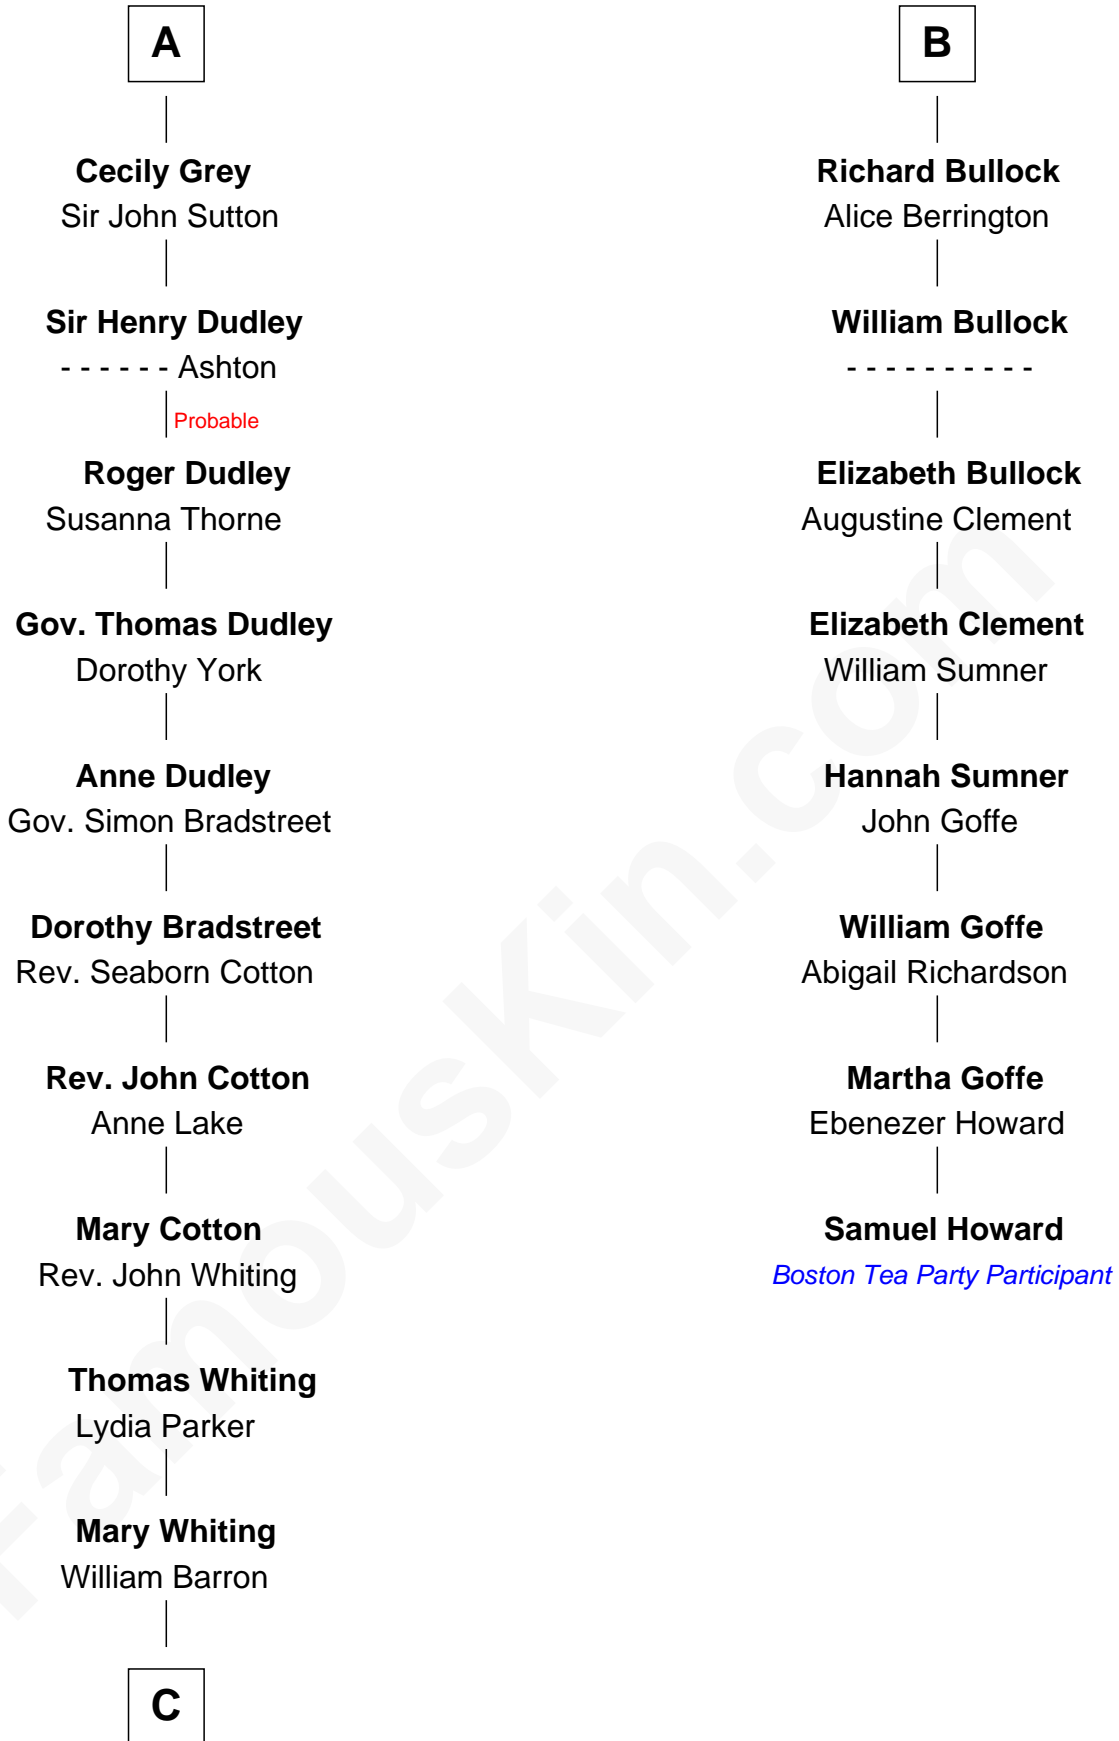

FamousKin.com Relationship Chart of

James Sherman

27th U.S. Vice-President

14th cousin 6 times removed of

Samuel Howard

Boston Tea Party Participant

Bartholomew de Badlesmere

Margaret de Clare

Sir William Norreys

Margaret Norreys

Gilbert Bullock

Thomas Bullock

Alice Kingsmill

B

C

—
Mary Augusta Barron