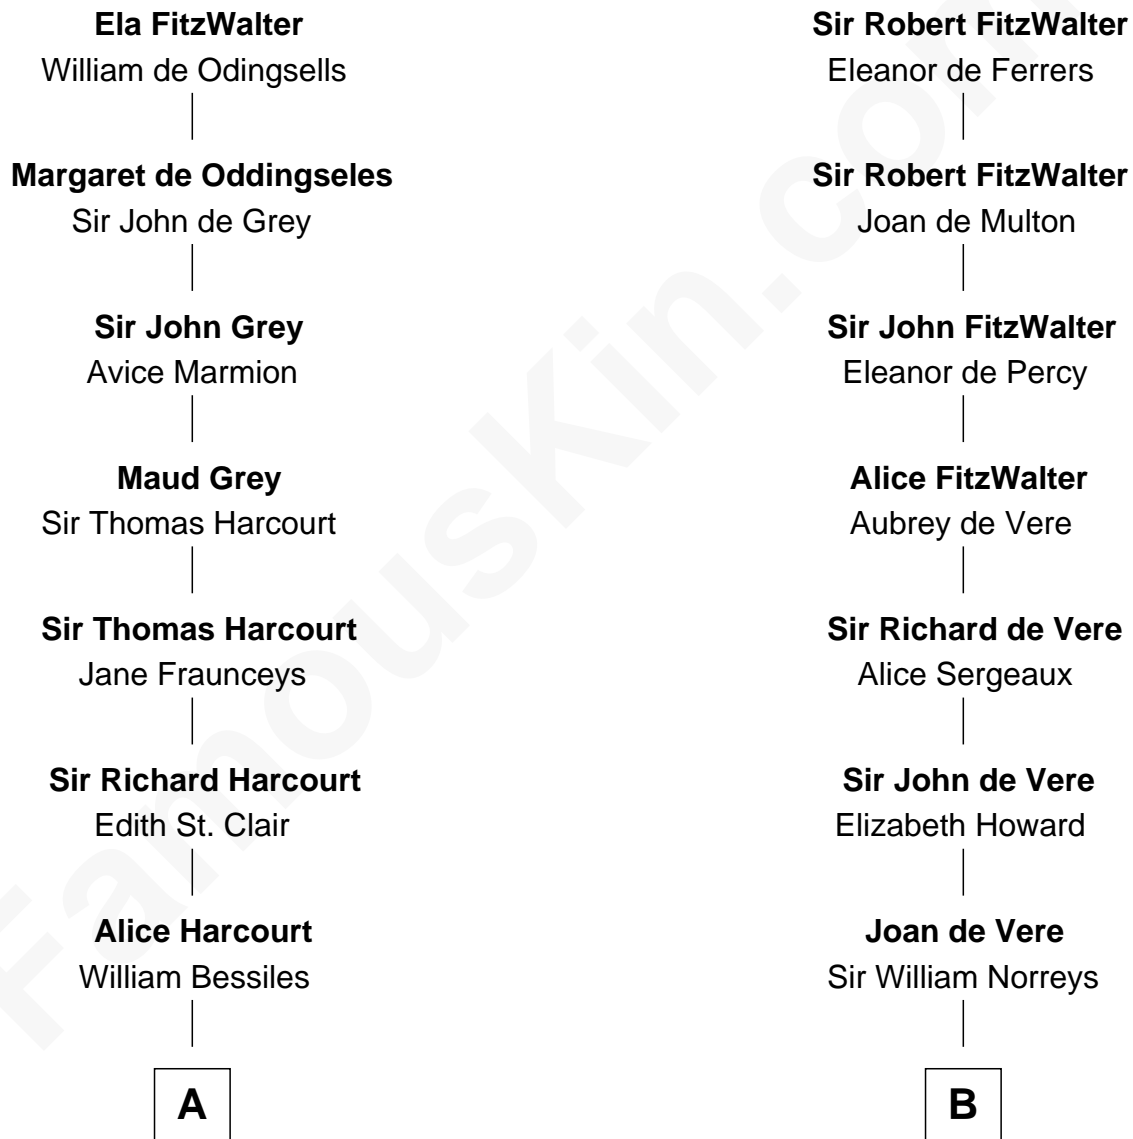

# FamousKin.com Relationship Chart of

**James Sherman**

*27th U.S. Vice-President*

16th cousin 5 times removed of

**Samuel Howard**

*Boston Tea Party Participant*

**Sir Walter FitzRobert**

Ida Longespee

**C**

—  
**Mary Whiting**  
William Barron

—  
**Mary Augusta Barron**  
Stalham Williams

—  
**Frances Lucretia Williams**  
Richard Winslow Sherman

—  
**Mary Frances Sherman**  
Richard Updike Sherman

—  
**James Sherman**  
*27th U.S. Vice-President*

FamousKin.com