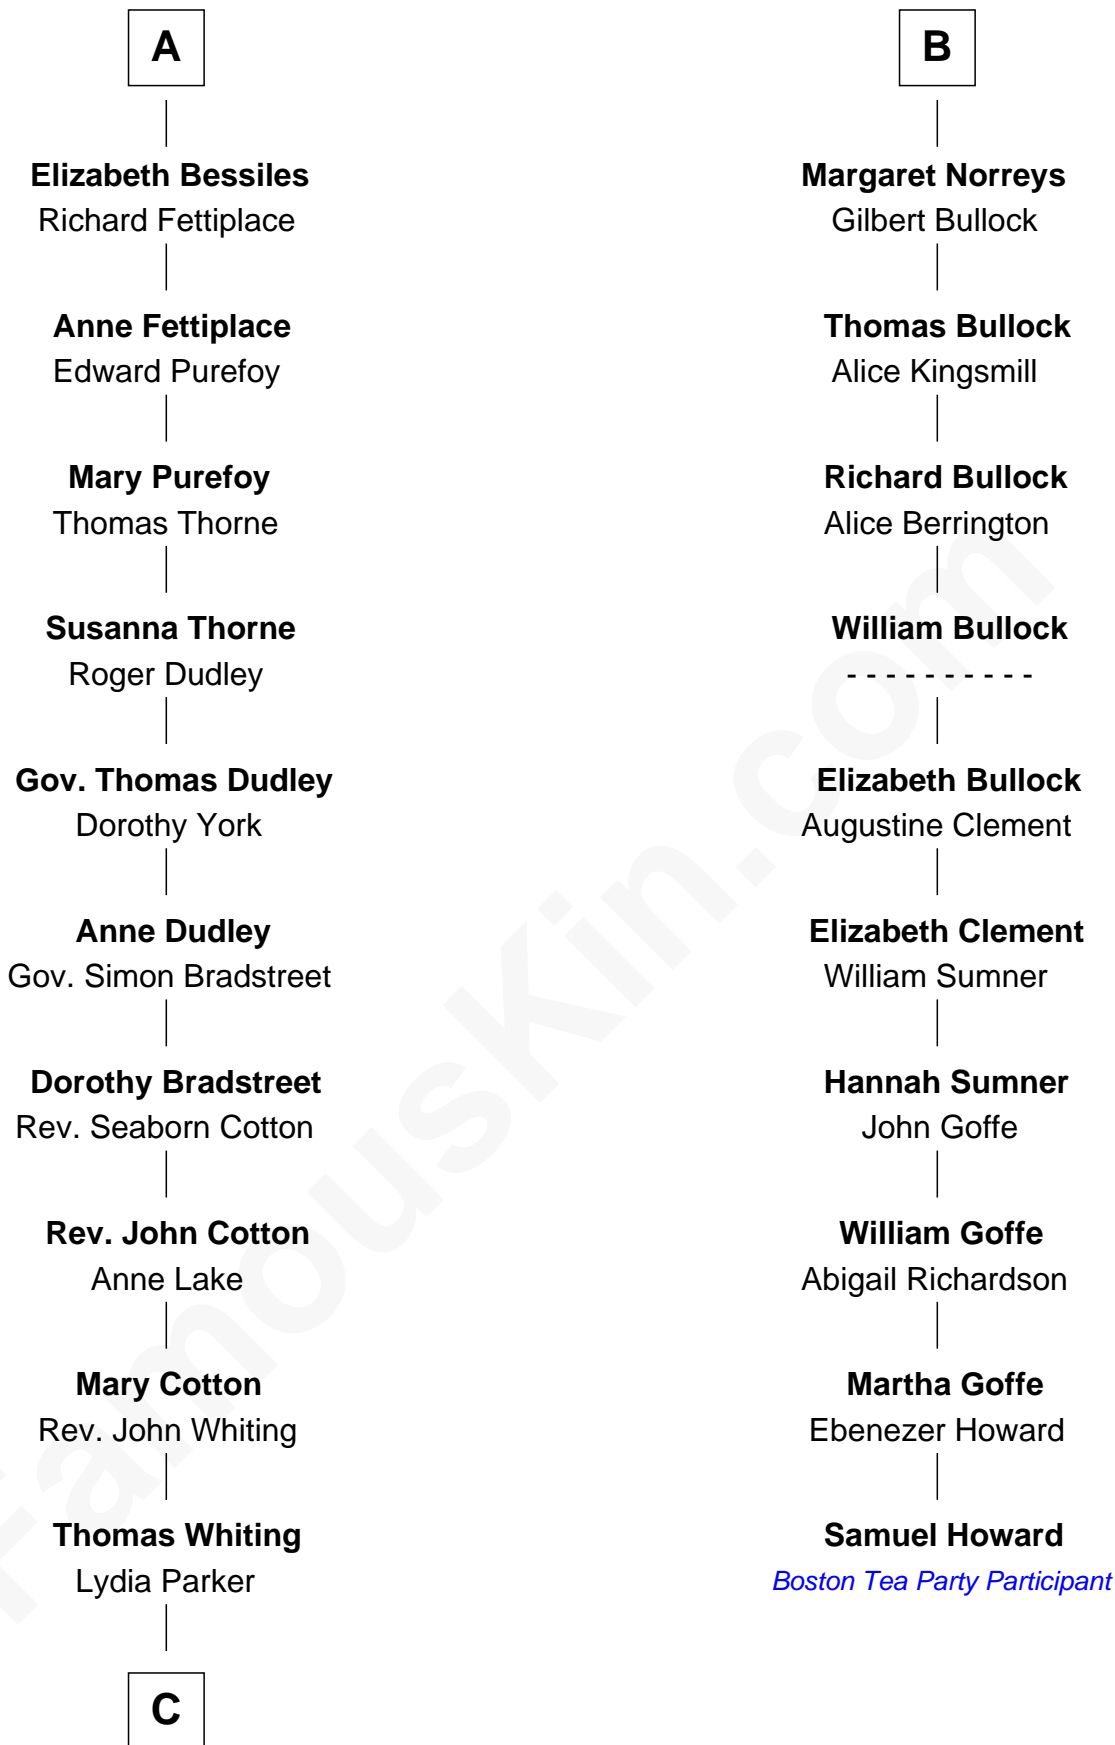

# FamousKin.com Relationship Chart of

**James Sherman**

*27th U.S. Vice-President*

16th cousin 5 times removed of

**Samuel Howard**

*Boston Tea Party Participant*

**Sir Walter FitzRobert**

Ida Longespee

**C**

—  
**Mary Whiting**  
William Barron

—  
**Mary Augusta Barron**  
Stalham Williams

—  
**Frances Lucretia Williams**  
Richard Winslow Sherman

—  
**Mary Frances Sherman**  
Richard Updike Sherman

—  
**James Sherman**  
*27th U.S. Vice-President*

FamousKin.com