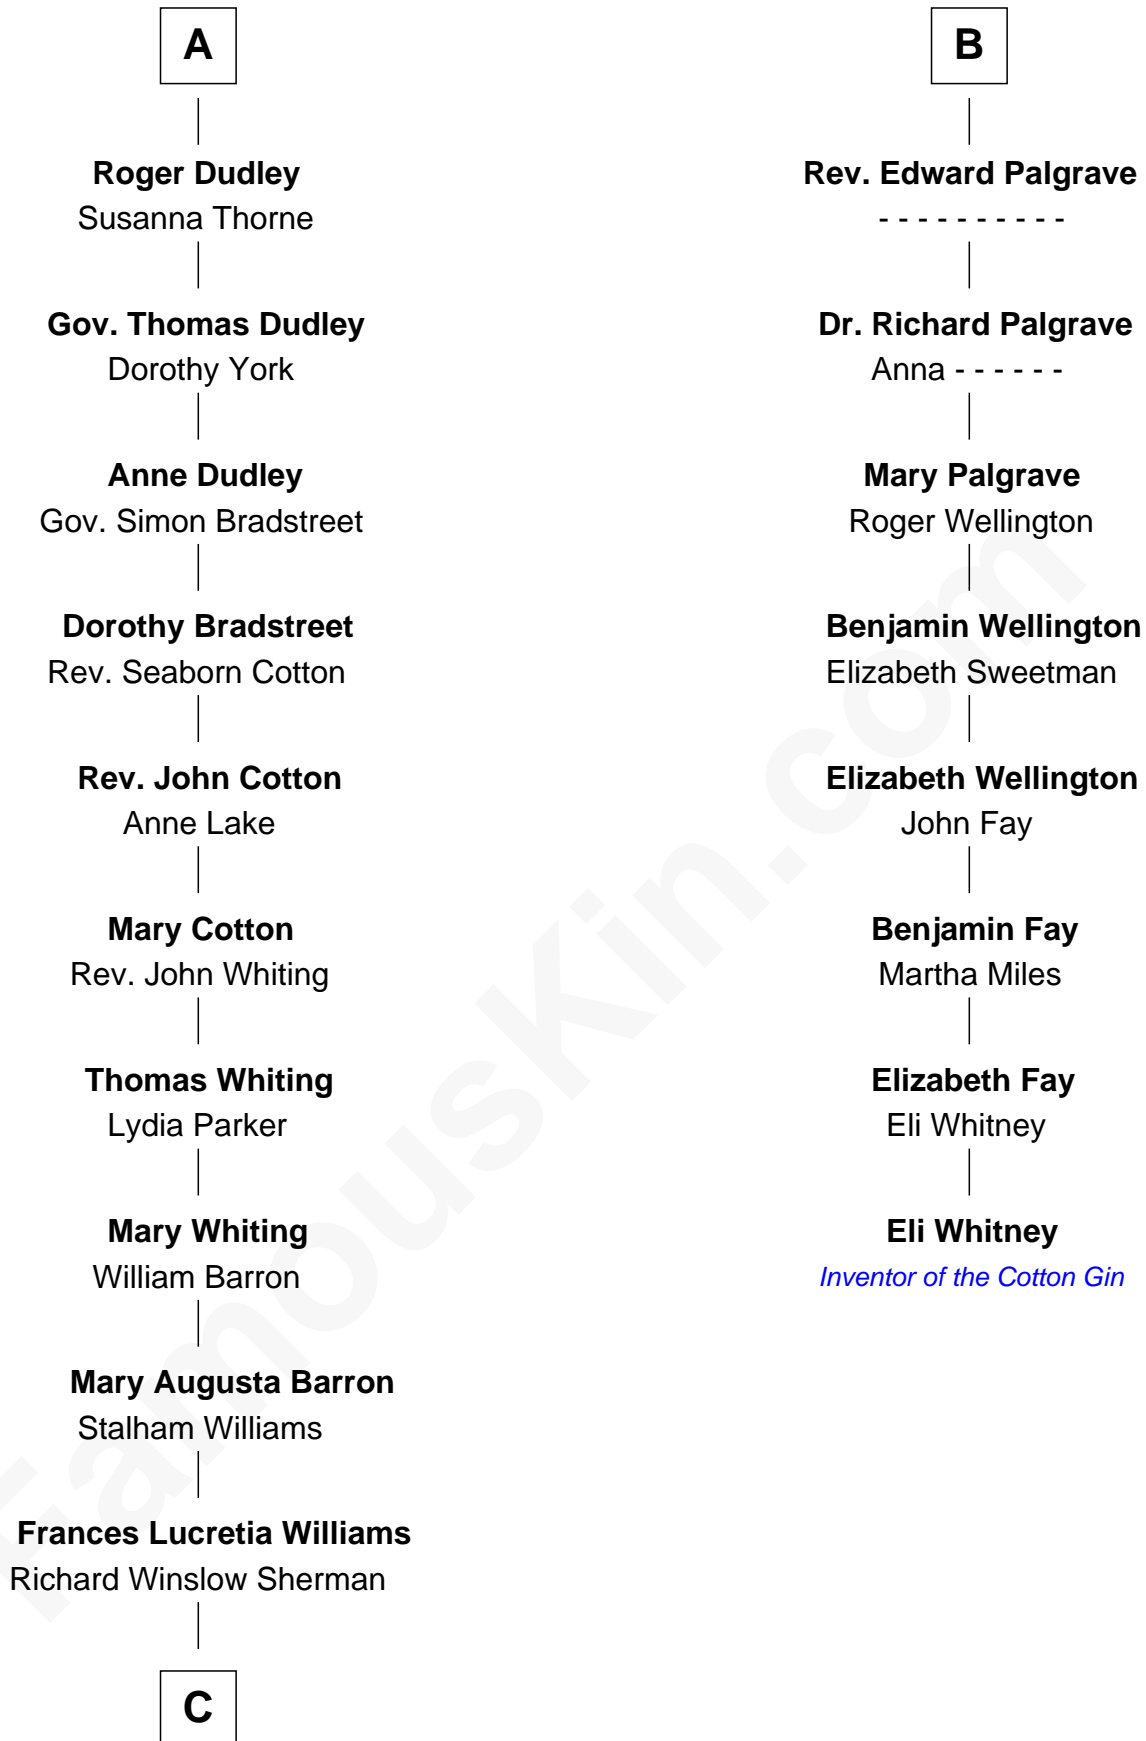

FamousKin.com Relationship Chart of

James Sherman

27th U.S. Vice-President

14th cousin 4 times removed of

Eli Whitney

Inventor of the Cotton Gin

C

—
Mary Frances Sherman
Richard Updike Sherman

—
James Sherman
27th U.S. Vice-President

FamousKin.com