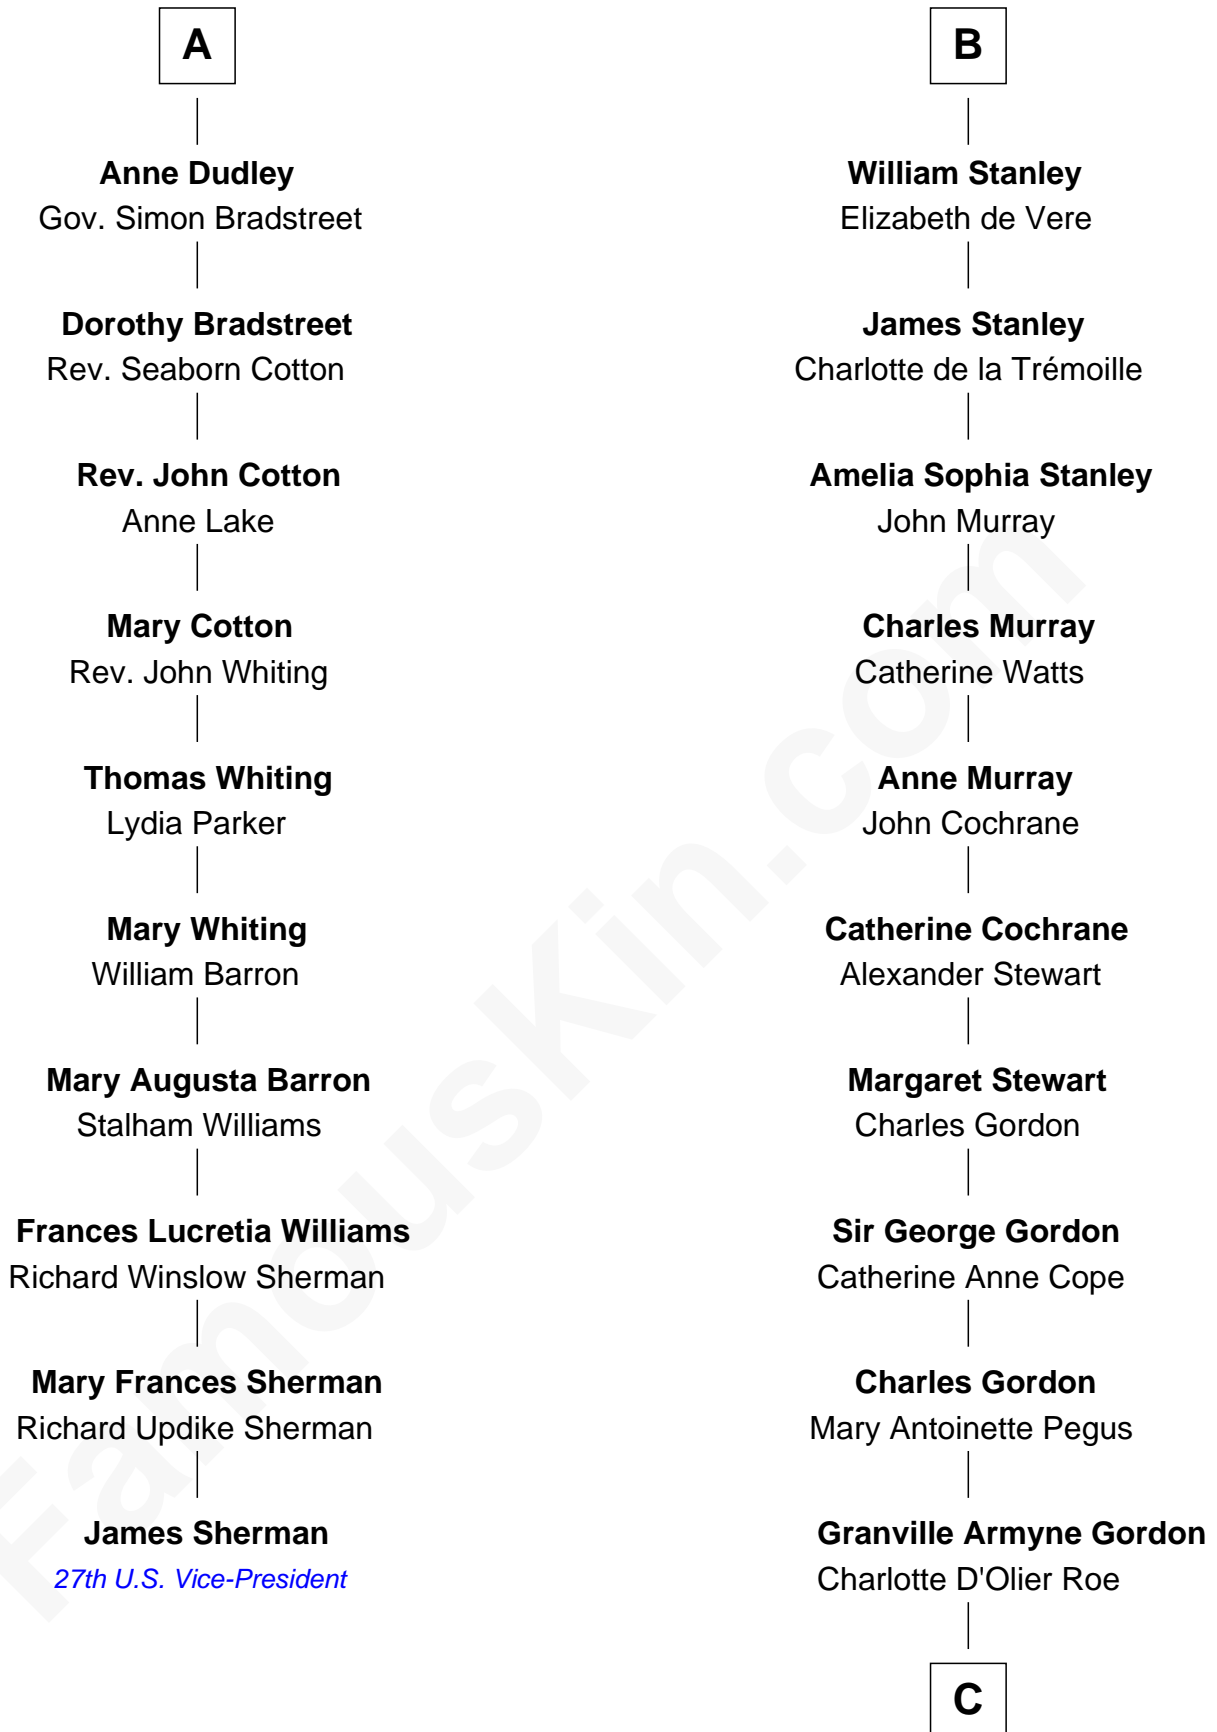

# FamousKin.com Relationship Chart of

**James Sherman**

*27th U.S. Vice-President*

16th cousin 5 times removed of

**Cara Delevingne**

*Fashion Model and Movie Actress*

C

**Armyne Evelyne Gordon**

Sir Lionel Lawson Faudel-Phillips

**Anne Margaret Faudel-Phillips**

John Vincent Sheffield

**Jane Armyne Sheffield**

Sir Jocelyn Edward Greville Stevens

**Pandora Anne Stevens**

Charles Hamar Delevingne

**Cara Delevingne**