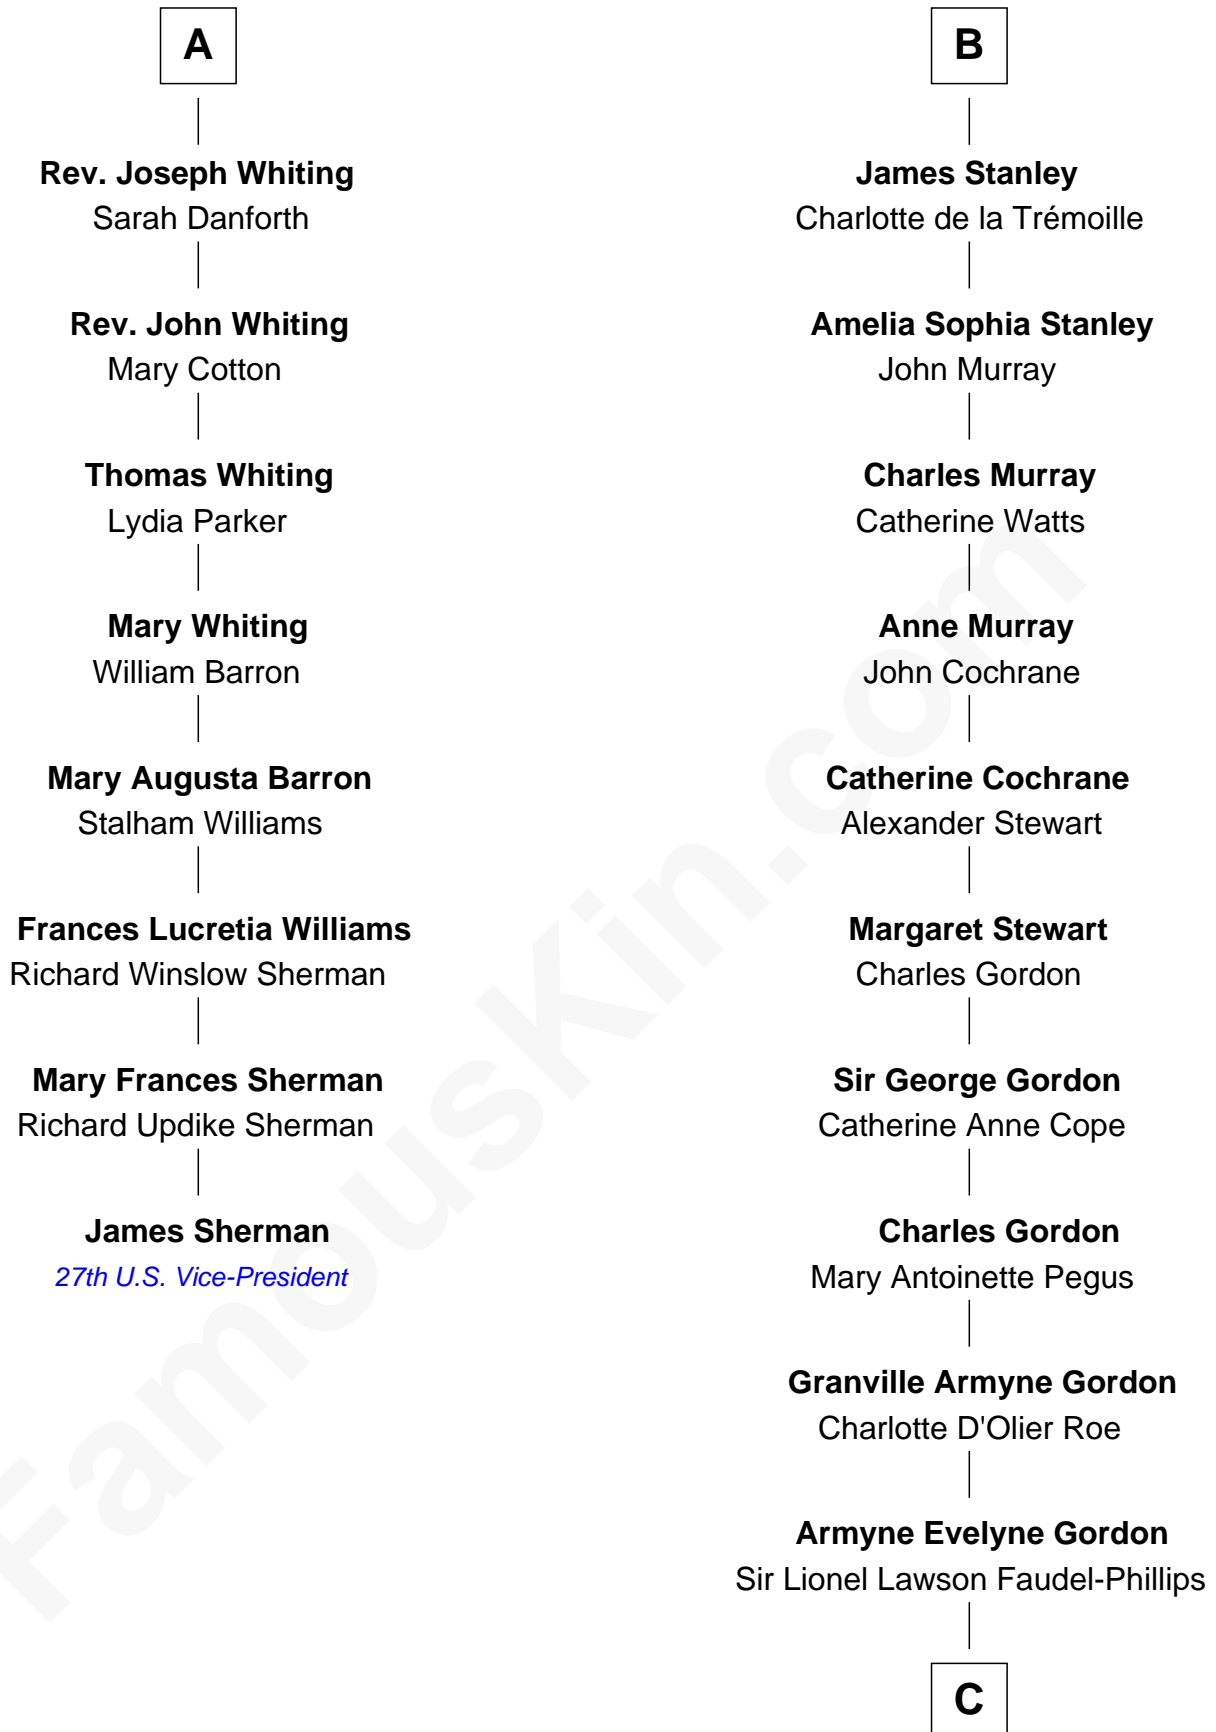

FamousKin.com Relationship Chart of

James Sherman

27th U.S. Vice-President

14th cousin 6 times removed of

Cara Delevingne

Fashion Model and Movie Actress

Sir John Beauchamp

Edith Stourton

John Beaufort

Margaret Beaufort

Edmund Tudor

Henry VII, King of England

Elizabeth of York

Mary Tudor

Sir Charles Brandon

Eleanor Brandon

Henry Clifford

Margaret Clifford

Henry Stanley

William Stanley

Elizabeth de Vere

B

C

Anne Margaret Faudel-Phillips

John Vincent Sheffield

Jane Armyne Sheffield

Sir Jocelyn Edward Greville Stevens

Pandora Anne Stevens

Charles Hamar Delevingne

Cara Delevingne

Model and Actress