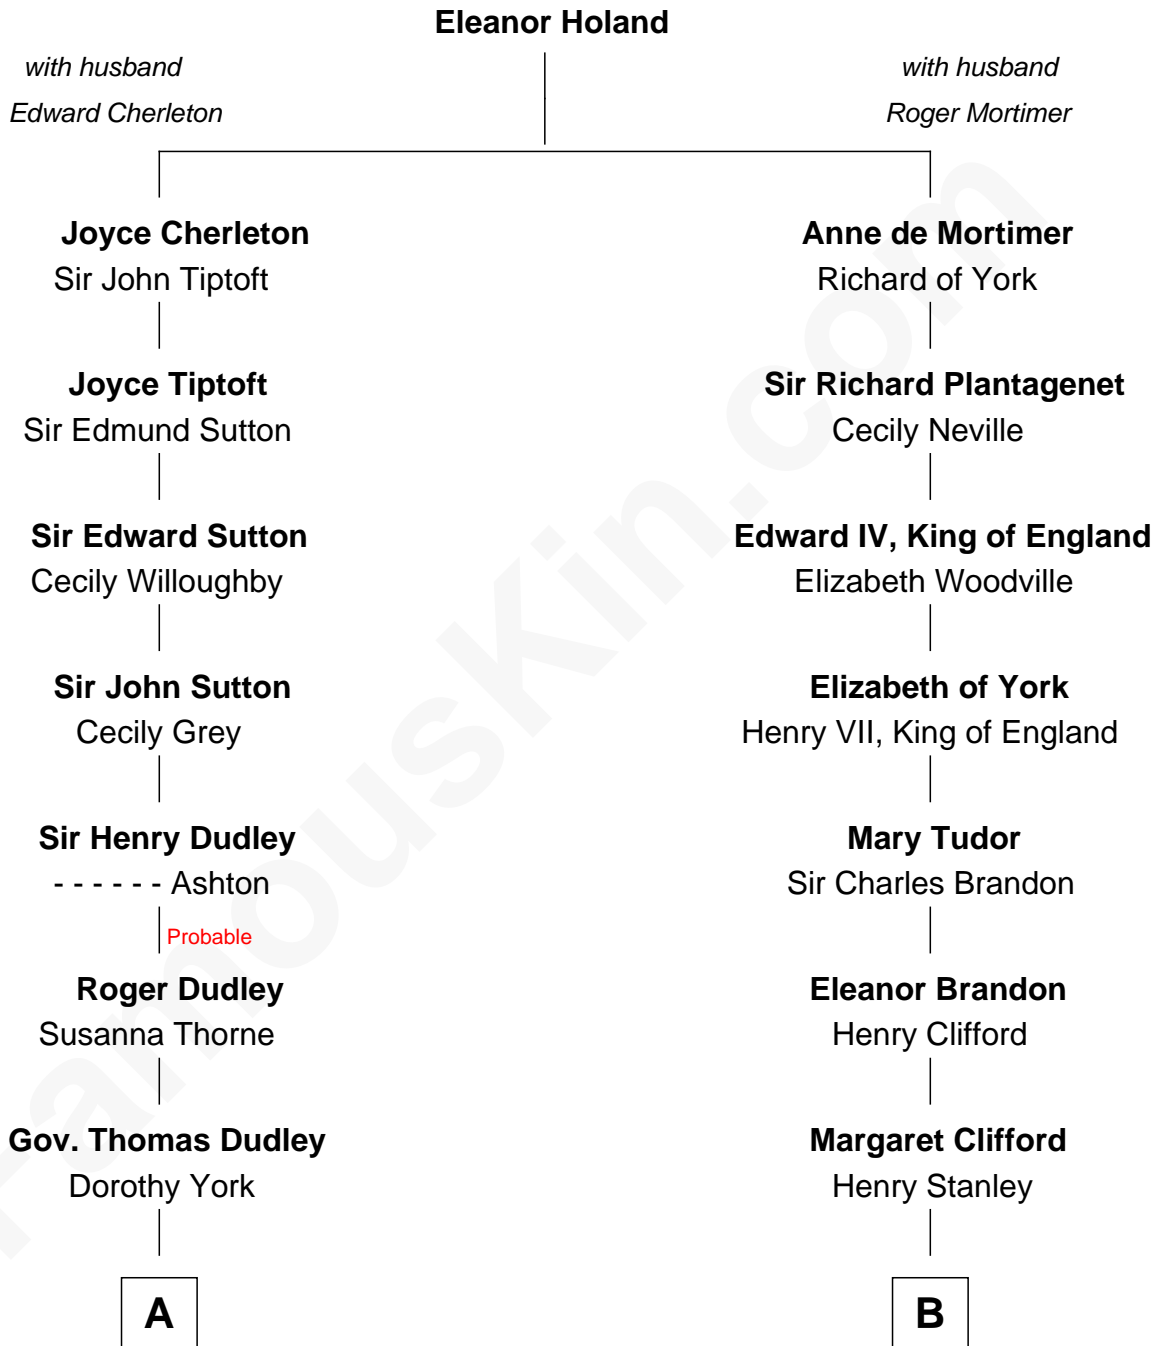

# FamousKin.com Relationship Chart of

**James Sherman**

*27th U.S. Vice-President*

16th cousin 5 times removed of

**Cara Delevingne**

*Fashion Model and Movie Actress*

C

**Armyne Evelyne Gordon**

Sir Lionel Lawson Faudel-Phillips

**Anne Margaret Faudel-Phillips**

John Vincent Sheffield

**Jane Armyne Sheffield**

Sir Jocelyn Edward Greville Stevens

**Pandora Anne Stevens**

Charles Hamar Delevingne

**Cara Delevingne**