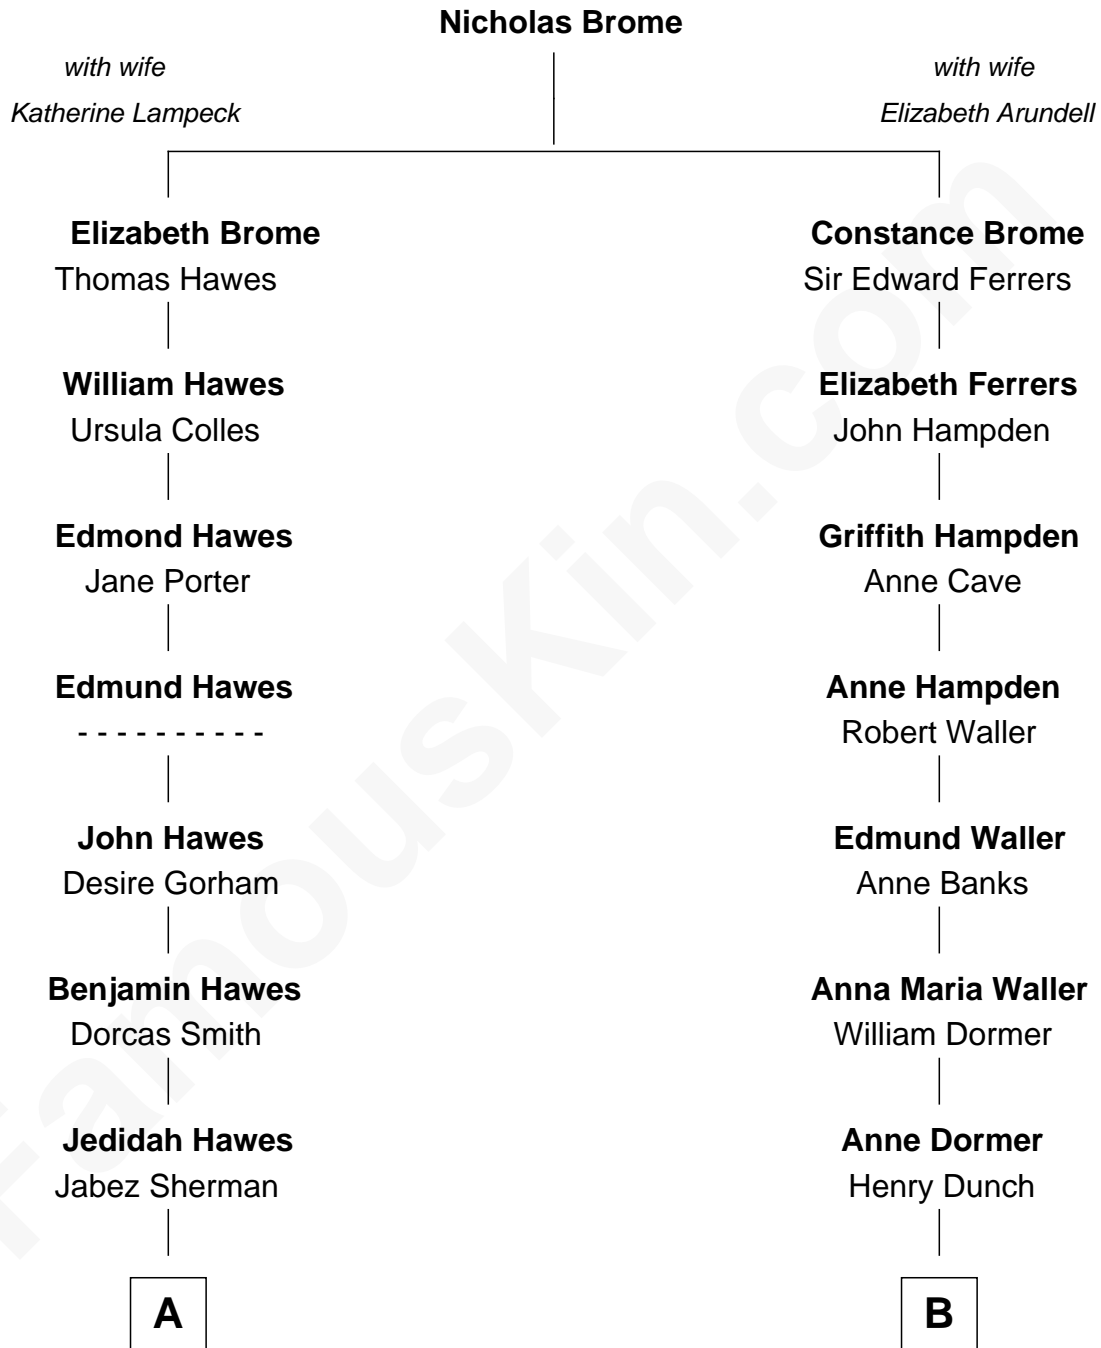

FamousKin.com Relationship Chart of

James Sherman

27th U.S. Vice-President

11th cousin 6 times removed of

Cara Delevingne

Fashion Model and Movie Actress

Cara Delevingne photo by [Gage Skidmore](#) ([CC BY-SA 2.0](#))