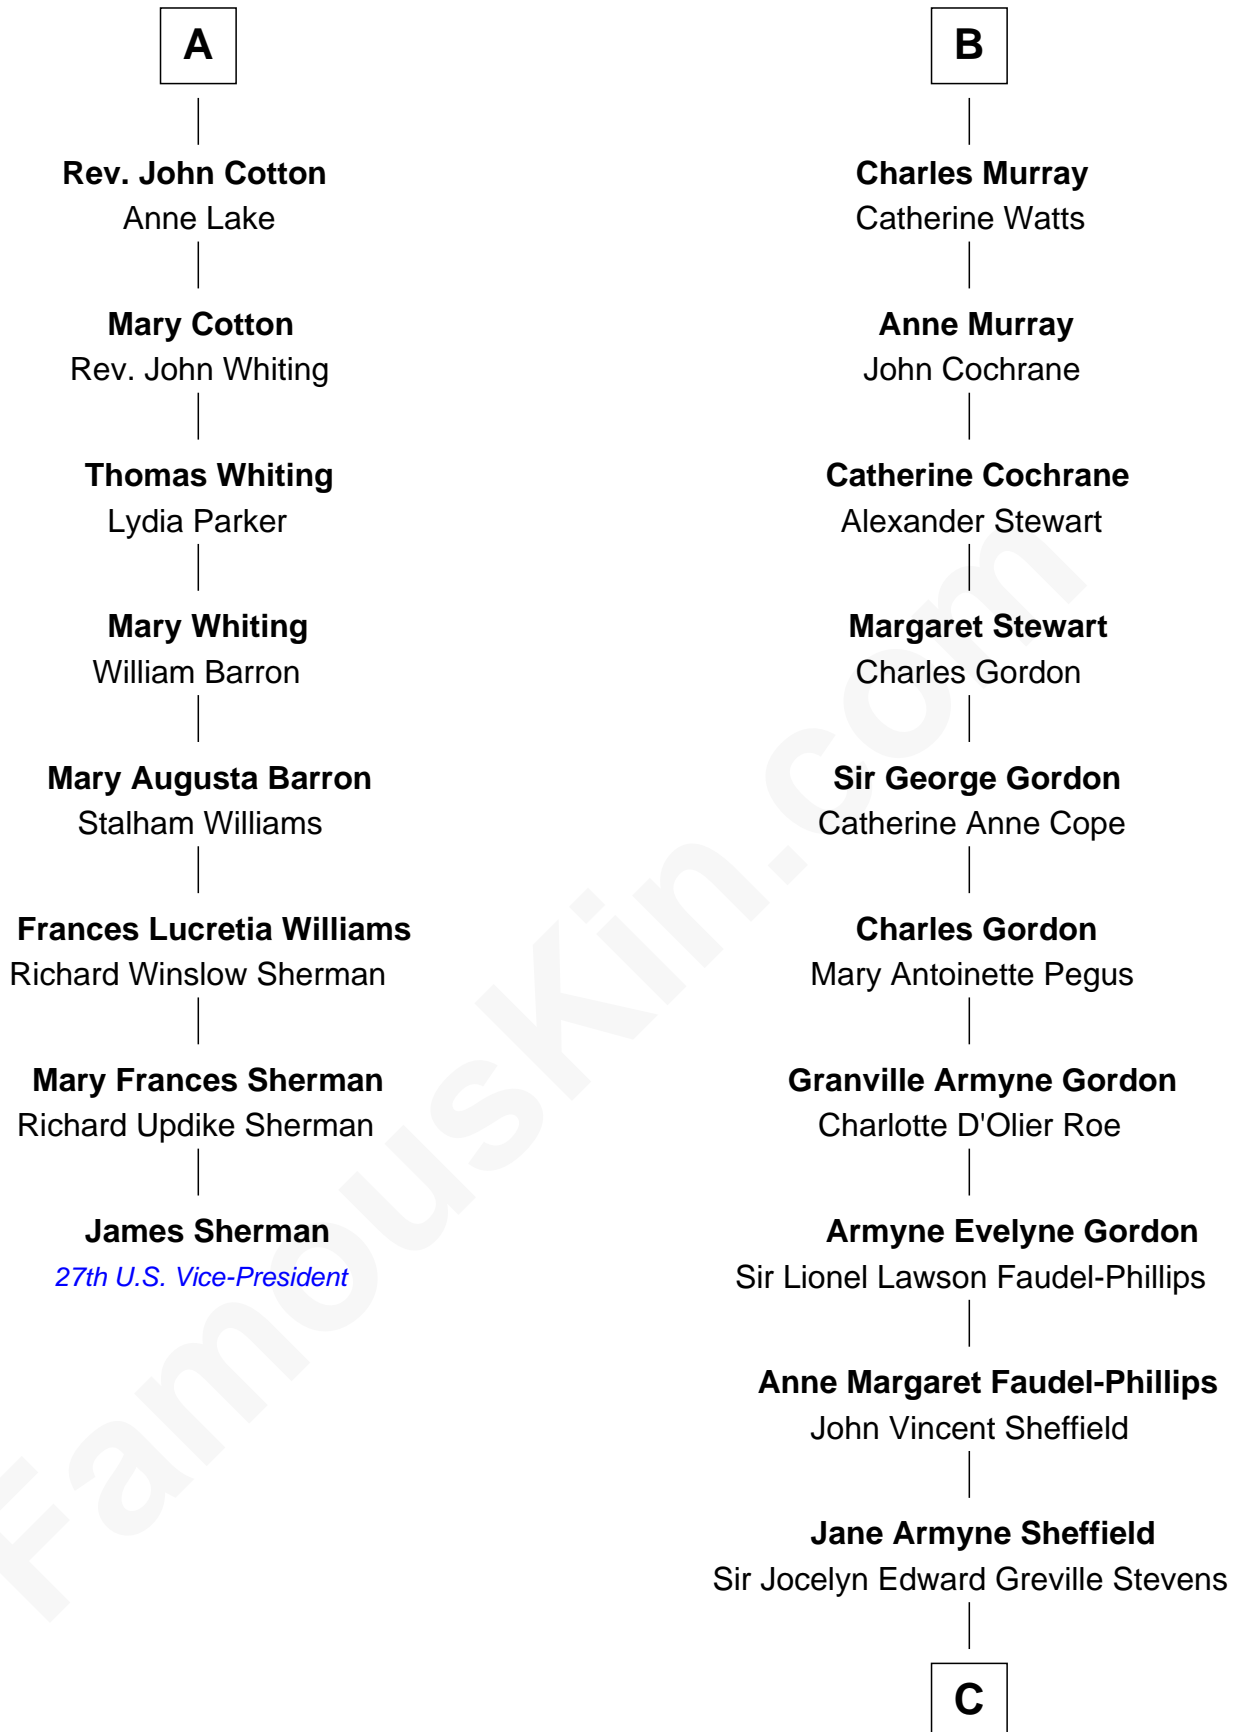

FamousKin.com Relationship Chart of

James Sherman

27th U.S. Vice-President

14th cousin 4 times removed of

Cara Delevingne

Fashion Model and Movie Actress

Pandora Anne Stevens
Charles Hamar Delevingne

Cara Delevingne
Model and Actress

FamousKin.com