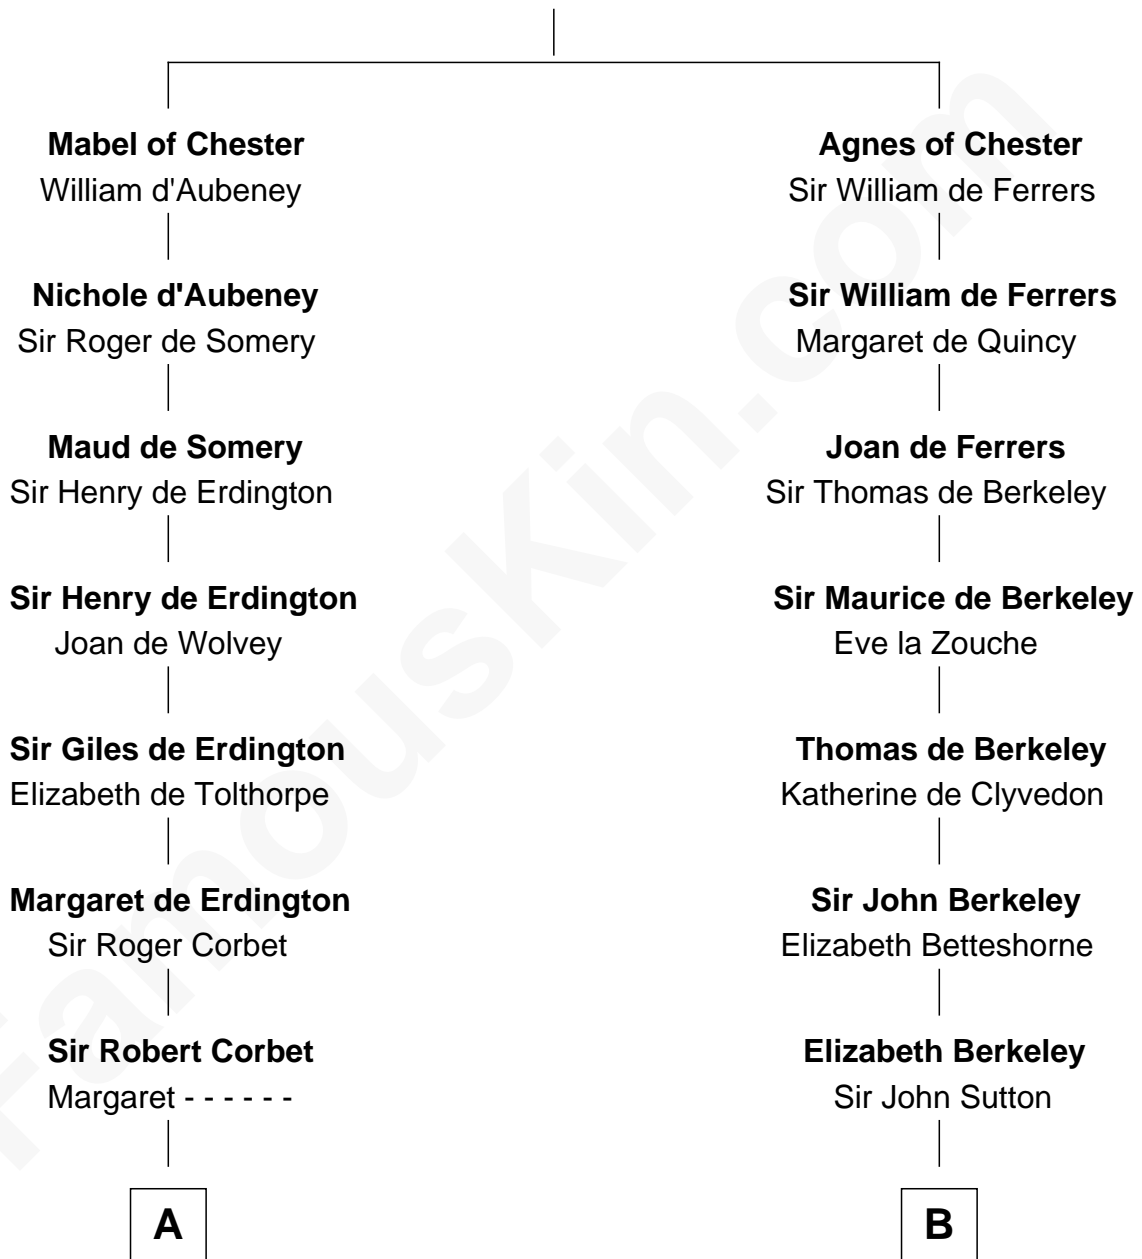

FamousKin.com Relationship Chart of

James Sherman

27th U.S. Vice-President

21st cousin of

Dr. H. H. Holmes

Serial Killer aka "Devil in the White City"

Hugh de Kevelioc
Bertrade de Montfort

C

Mary Whiting
William Barron

Mary Augusta Barron
Stalham Williams

Frances Lucretia Williams
Richard Winslow Sherman

Mary Frances Sherman
Richard Updike Sherman

James Sherman
27th U.S. Vice-President

D

Sarah Smith
Edward Scribner Mudgett

Samuel Mudgett
Mary Morrill

Scribner Mudgett
Nancy Prescott

Levi Horton Mudgett
Theodate Page Price

Dr. H. H. Holmes
Serial Killer Dr. H. H. Holmes