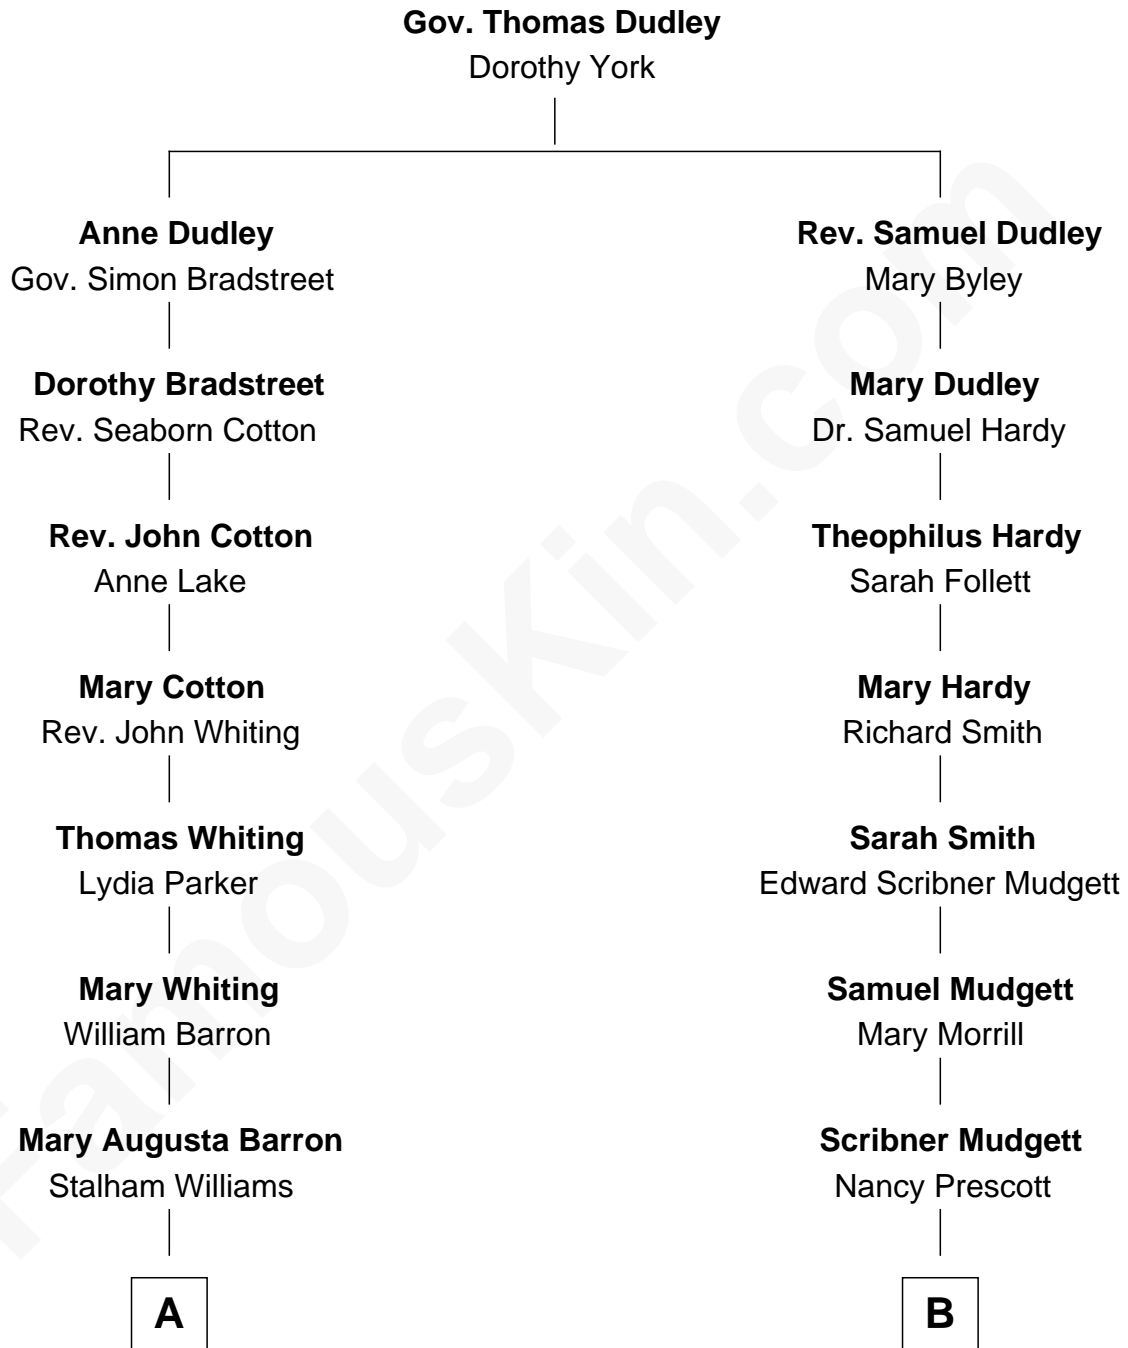

# FamousKin.com Relationship Chart of

**James Sherman**

*27th U.S. Vice-President*

8th cousin 1 time removed of

**Dr. H. H. Holmes**

*Serial Killer aka "Devil in the White City"*

**A**

**Frances Lucretia Williams**  
Richard Winslow Sherman

**Mary Frances Sherman**  
Richard Updike Sherman

**James Sherman**  
*27th U.S. Vice-President*

**B**

**Levi Horton Mudgett**  
Theodate Page Price

**Dr. H. H. Holmes**  
*Serial Killer Dr. H. H. Holmes*