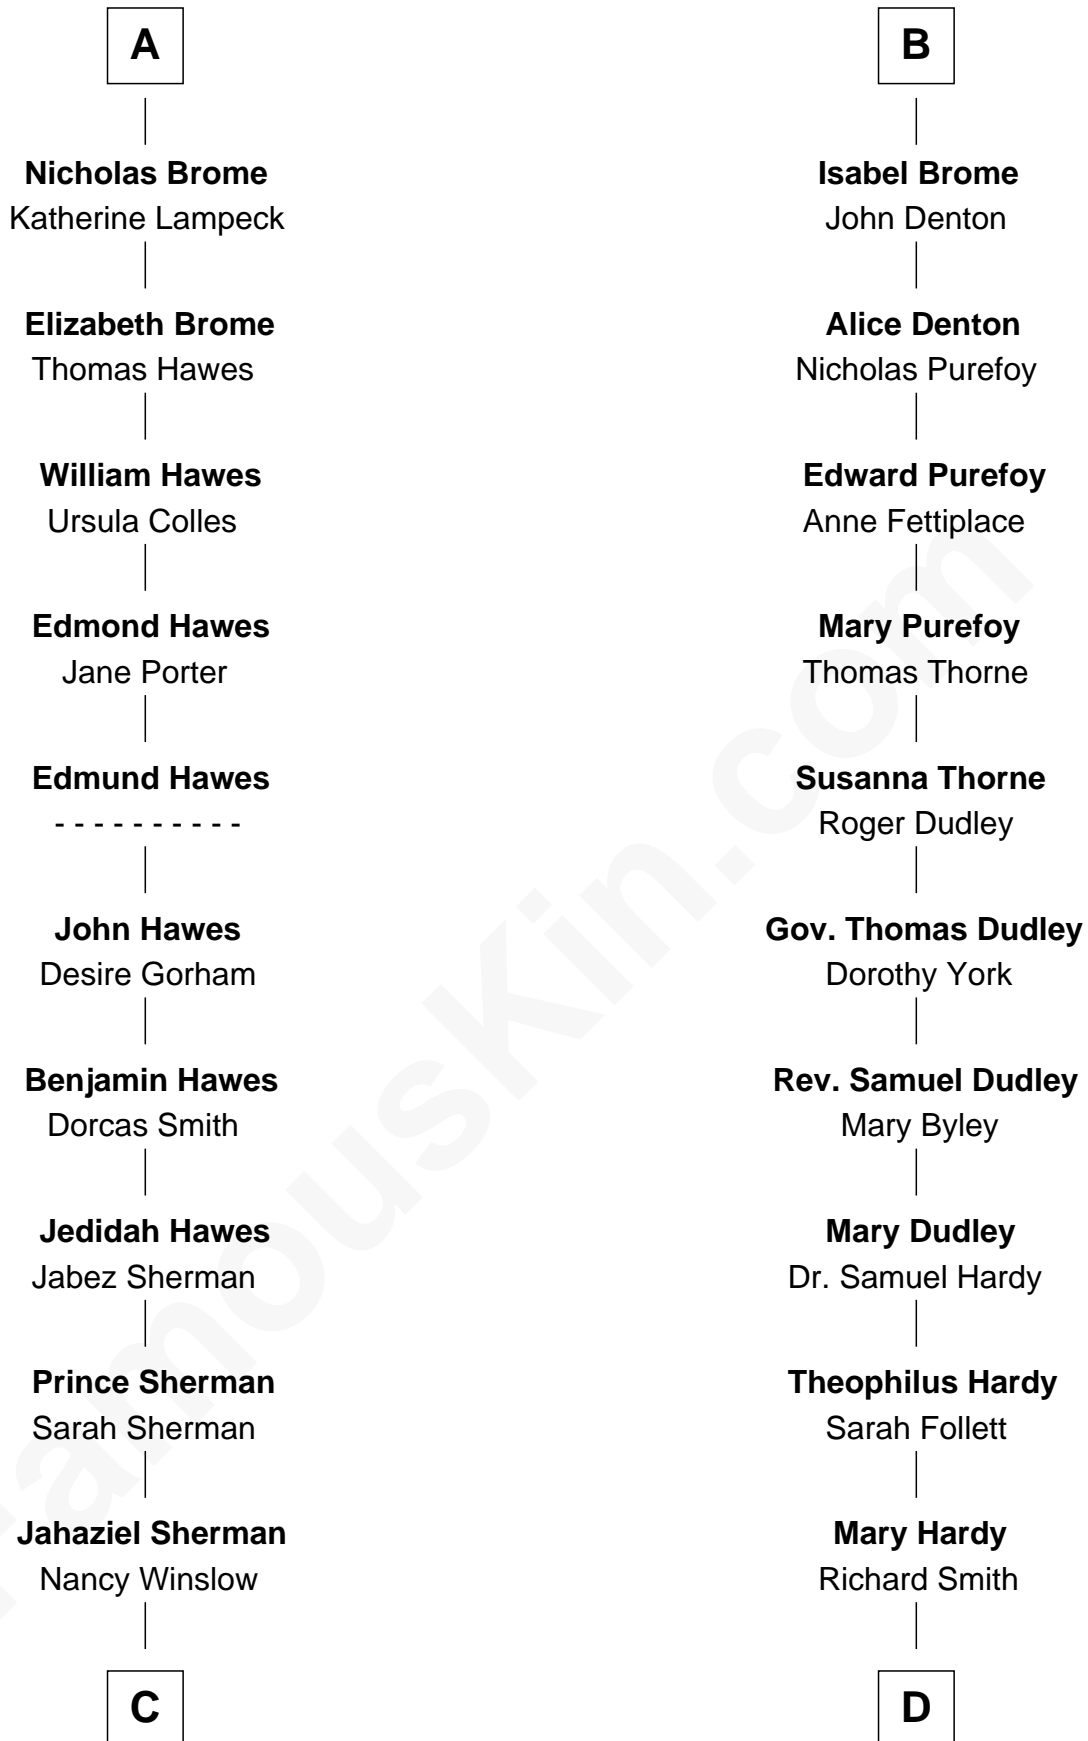

FamousKin.com Relationship Chart of

James Sherman

27th U.S. Vice-President

19th cousin 2 times removed of

Dr. H. H. Holmes

Serial Killer aka "Devil in the White City"

Reginald FitzPiers

C

Richard Winslow Sherman

Frances Lucretia Williams

Mary Frances Sherman

Richard Updike Sherman

James Sherman

27th U.S. Vice-President

D

Sarah Smith

Edward Scribner Mudgett

Samuel Mudgett

Mary Morrill

Scribner Mudgett

Nancy Prescott

Levi Horton Mudgett

Theodate Page Price

Dr. H. H. Holmes

Serial Killer Dr. H. H. Holmes