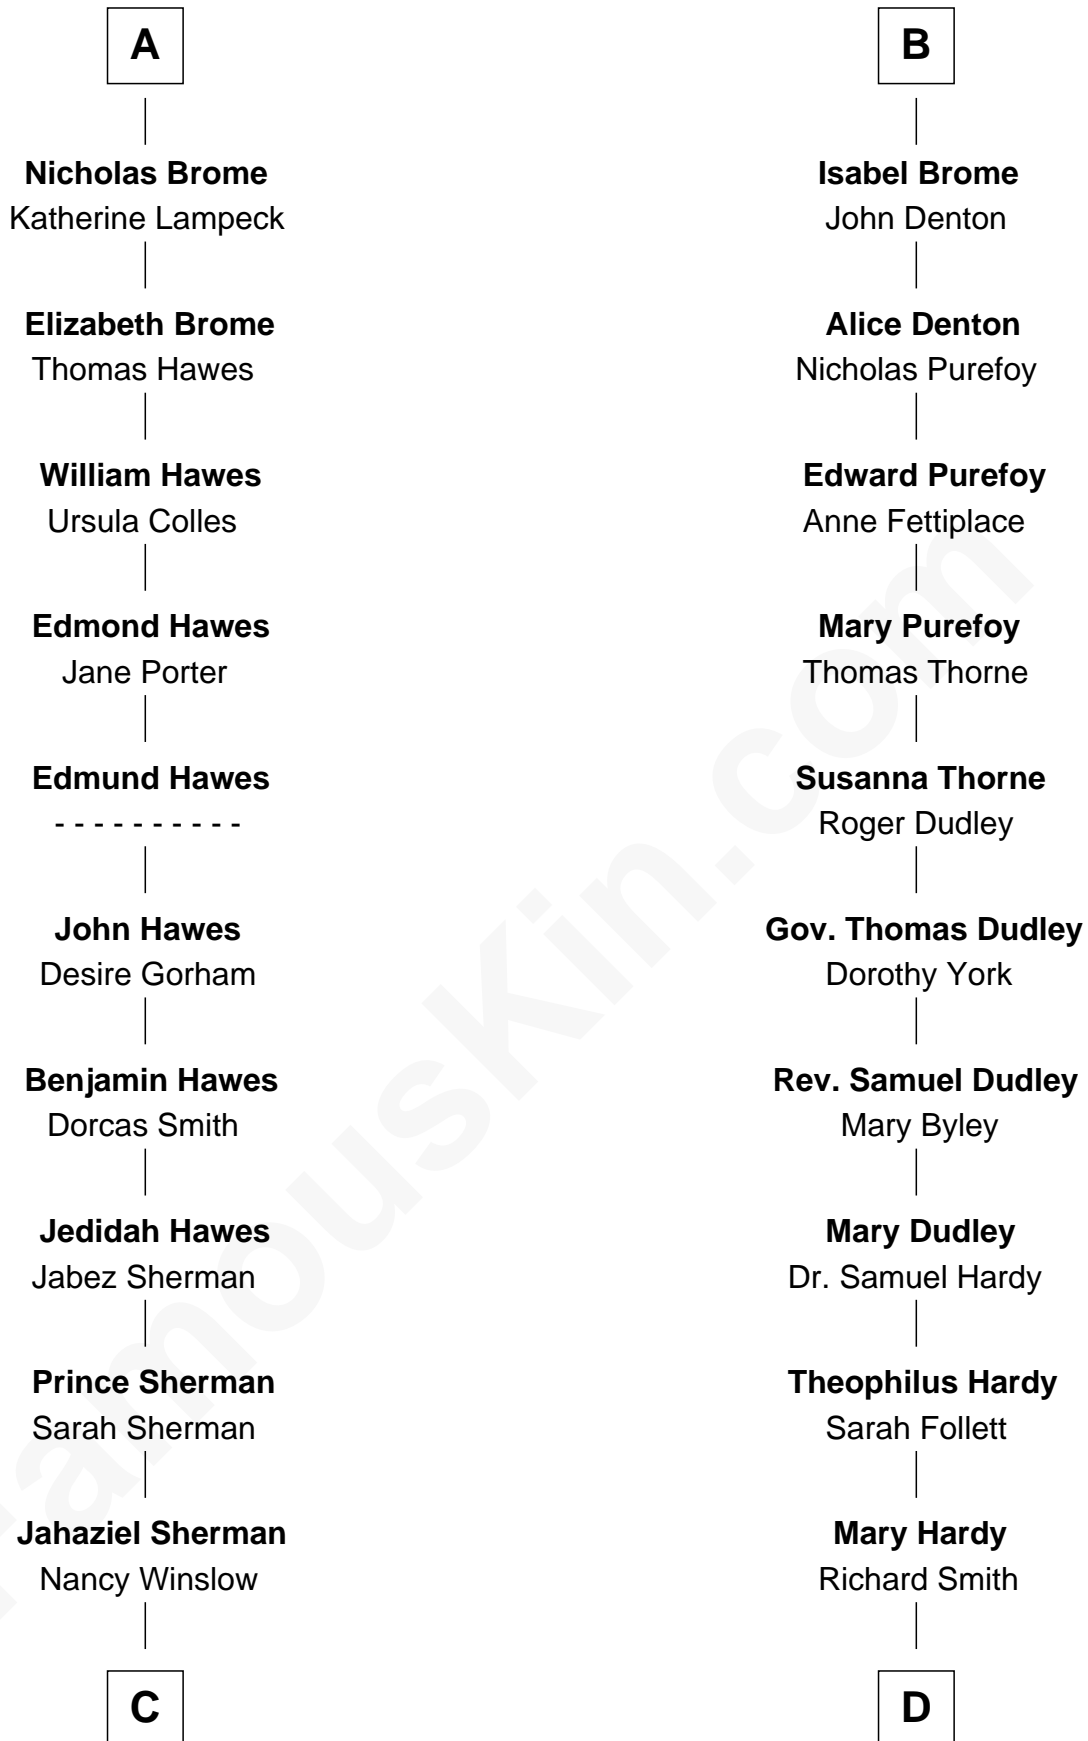

# FamousKin.com Relationship Chart of

**James Sherman**

*27th U.S. Vice-President*

19th cousin 2 times removed of

**Dr. H. H. Holmes**

*Serial Killer aka "Devil in the White City"*

**C**

**Richard Winslow Sherman**

Frances Lucretia Williams

**Mary Frances Sherman**

Richard Updike Sherman

**James Sherman**

*27th U.S. Vice-President*

**D**

**Sarah Smith**

Edward Scribner Mudgett

**Samuel Mudgett**

Mary Morrill

**Scribner Mudgett**

Nancy Prescott

**Levi Horton Mudgett**

Theodate Page Price

**Dr. H. H. Holmes**

*Serial Killer Dr. H. H. Holmes*