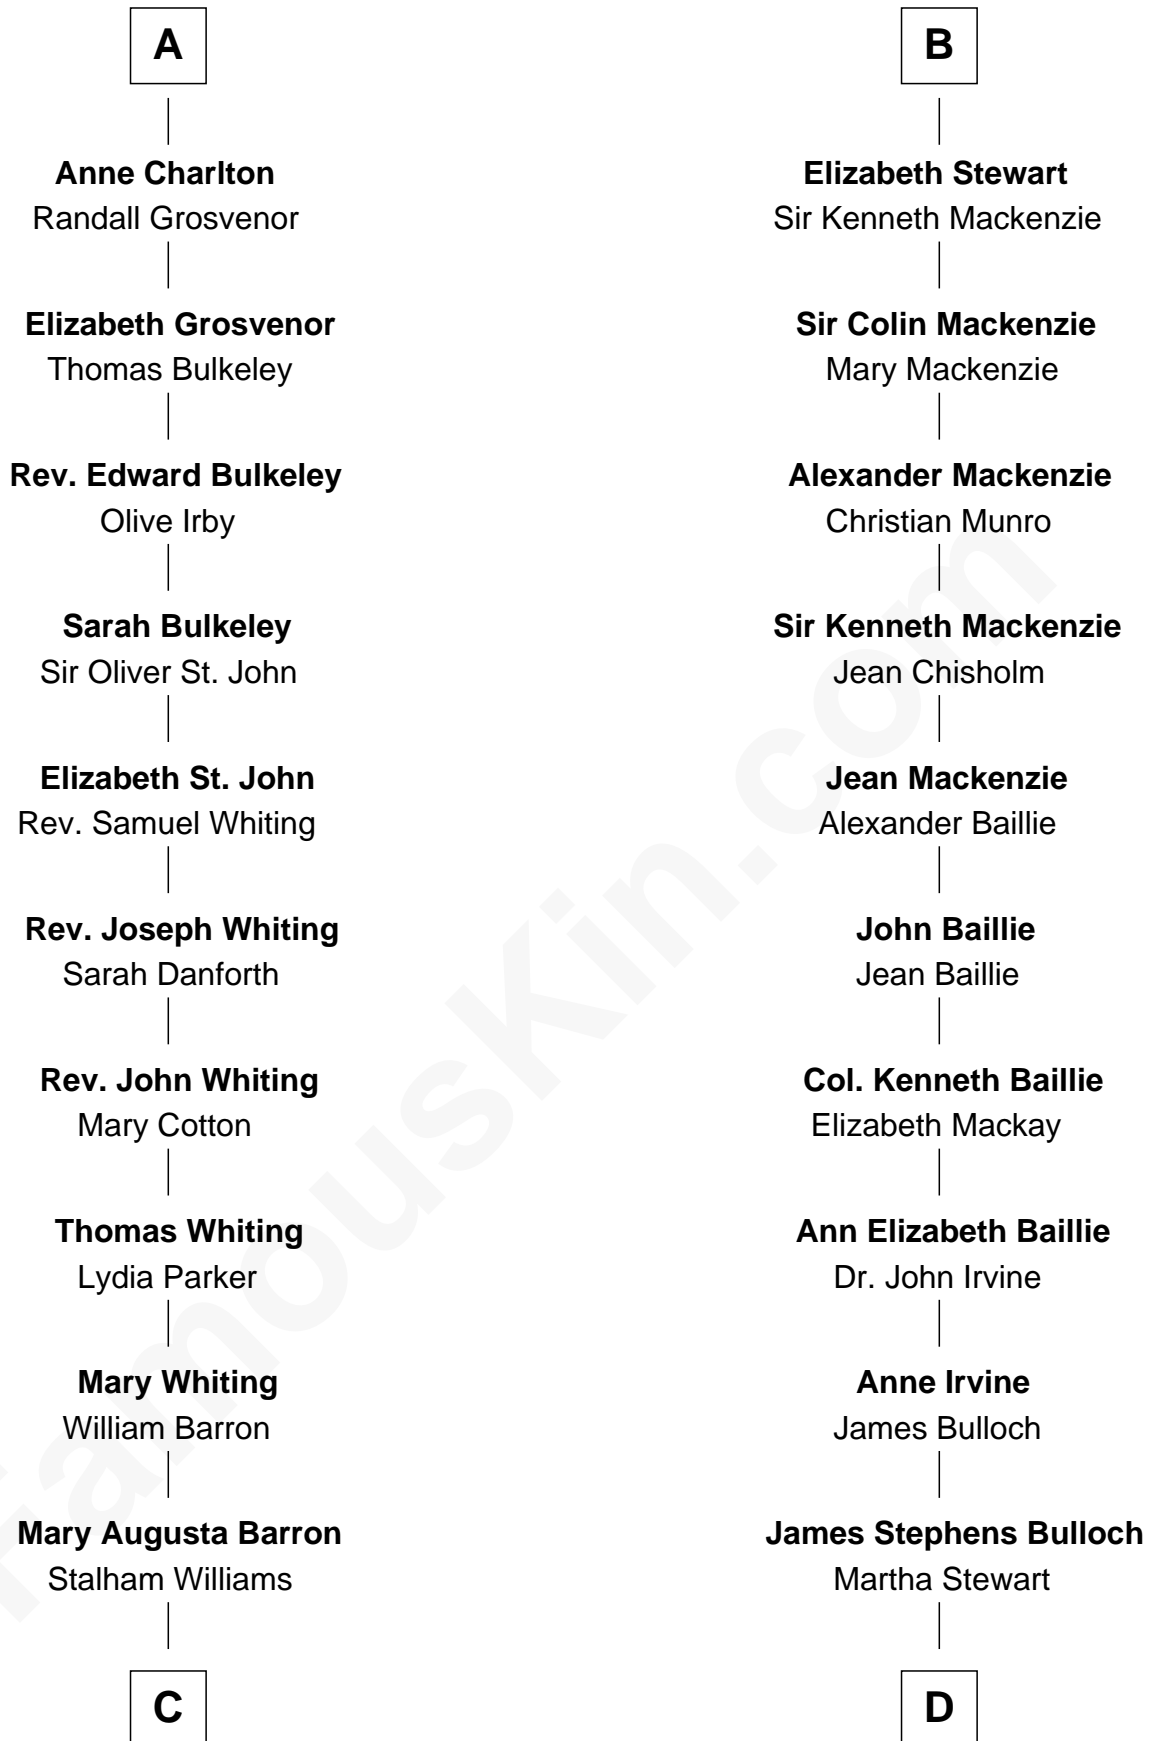

FamousKin.com Relationship Chart of

James Sherman

27th U.S. Vice-President

18th cousin 1 time removed of

Theodore Roosevelt

26th U.S. President

Sir Alan la Zouche

Eleanor de Segrave

C

Frances Lucretia Williams
Richard Winslow Sherman

Mary Frances Sherman
Richard Updike Sherman

James Sherman
27th U.S. Vice-President

D

Martha Bulloch
Theodore Roosevelt

Theodore Roosevelt
26th U.S. President