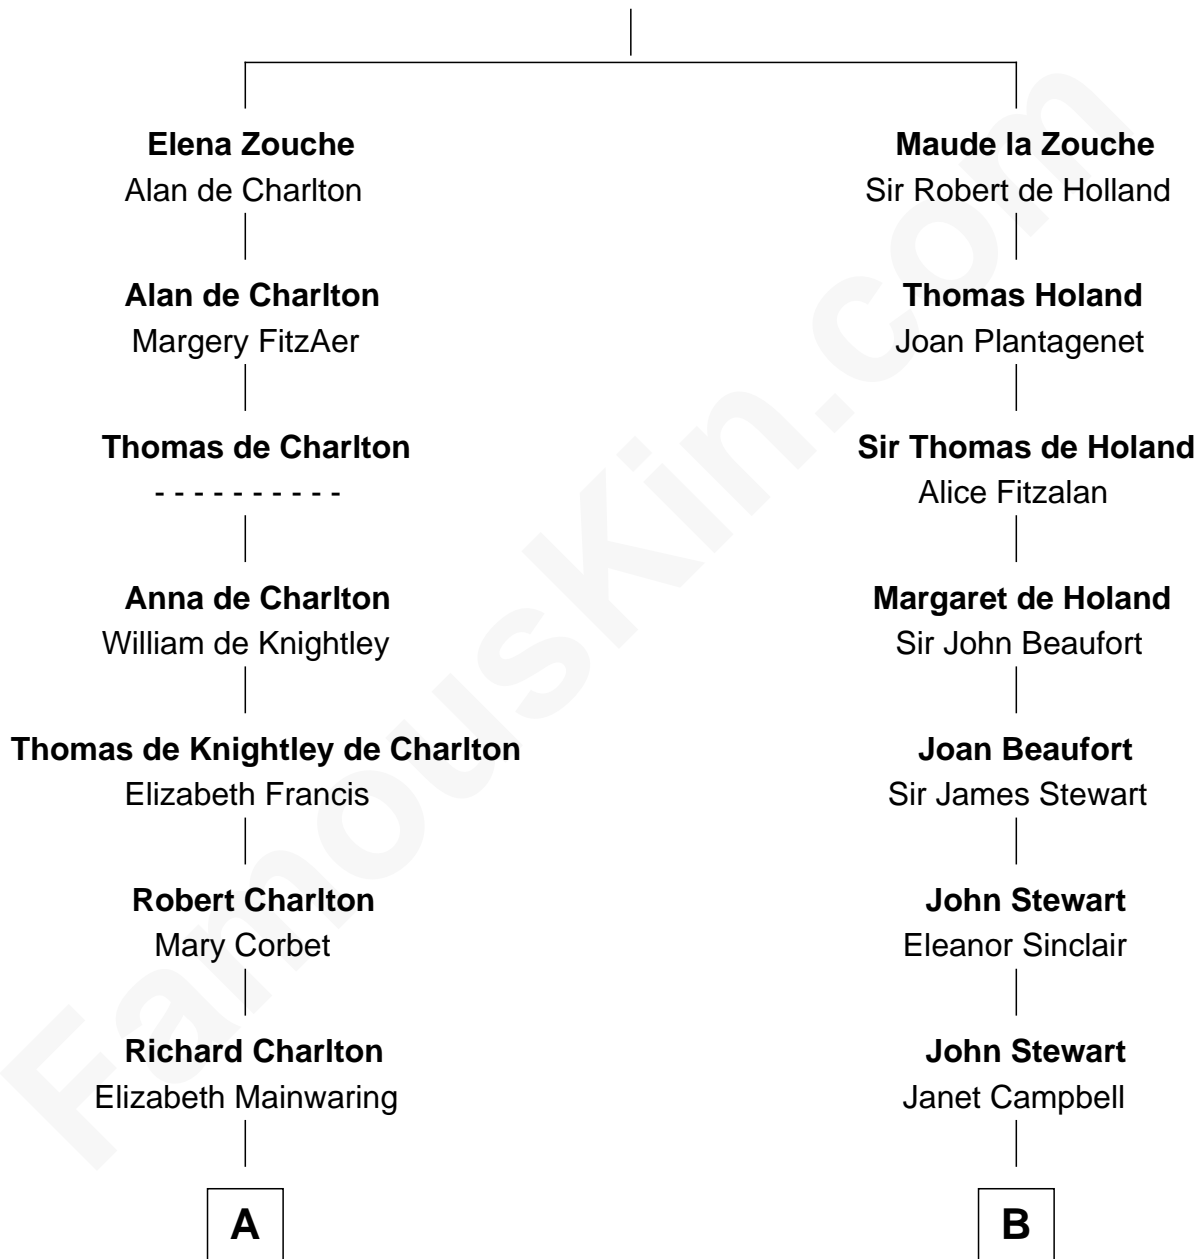

FamousKin.com Relationship Chart of

James Sherman

27th U.S. Vice-President

18th cousin 1 time removed of

Theodore Roosevelt

26th U.S. President

Sir Alan la Zouche

Eleanor de Segrave

C

Frances Lucretia Williams
Richard Winslow Sherman

Mary Frances Sherman
Richard Updike Sherman

James Sherman
27th U.S. Vice-President

D

Martha Bulloch
Theodore Roosevelt

Theodore Roosevelt
26th U.S. President