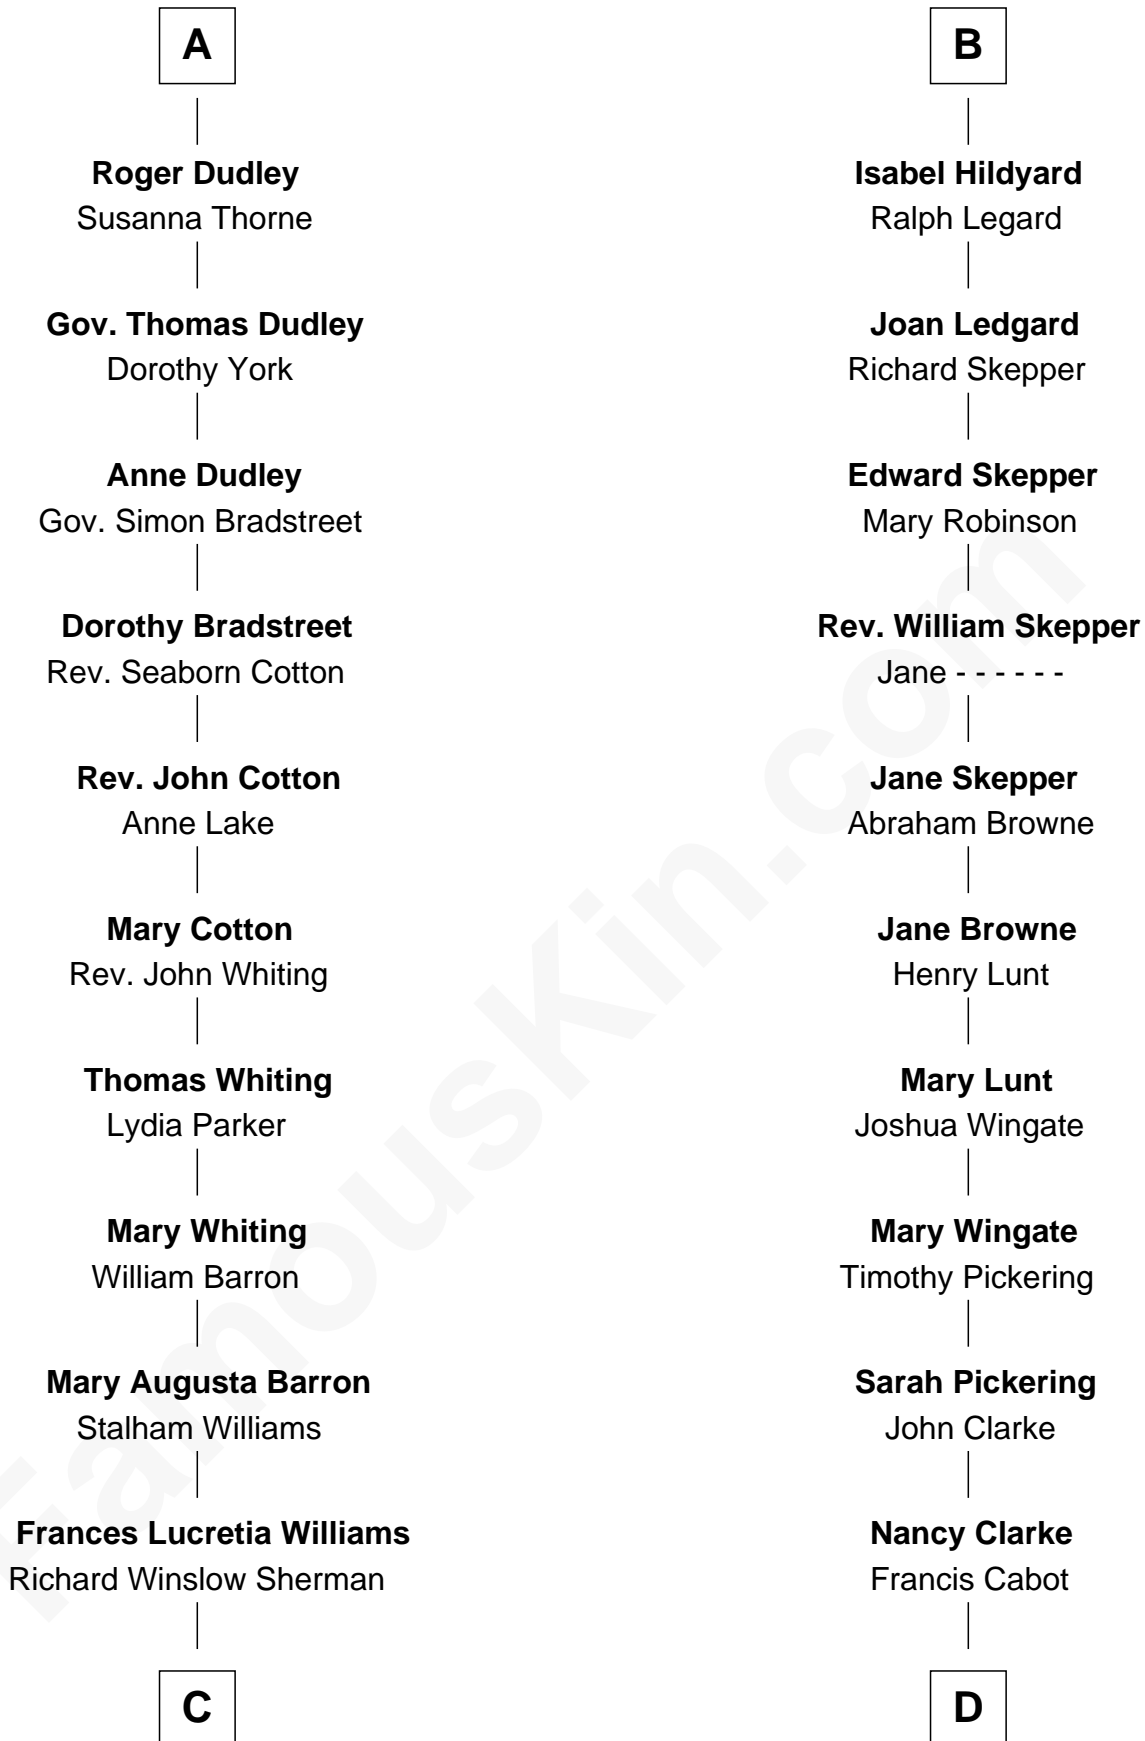

FamousKin.com

Relationship Chart of

James Sherman

27th U.S. Vice-President

18th cousin 2 times removed of

Alice (Lee) Roosevelt

First Wife of President Theodore Roosevelt

Edward III, King of England

Philippa of Hainault

C

Mary Frances Sherman
Richard Updike Sherman

James Sherman
27th U.S. Vice-President

D

Mary Ann Cabot
Nathaniel Cabot Lee

John Clarke Lee
Harriet Paine Rose

George Cabot Lee
Caroline Watts Haskell

Alice (Lee) Roosevelt
Wife of President Theodore Roosevelt

FamousKin.com