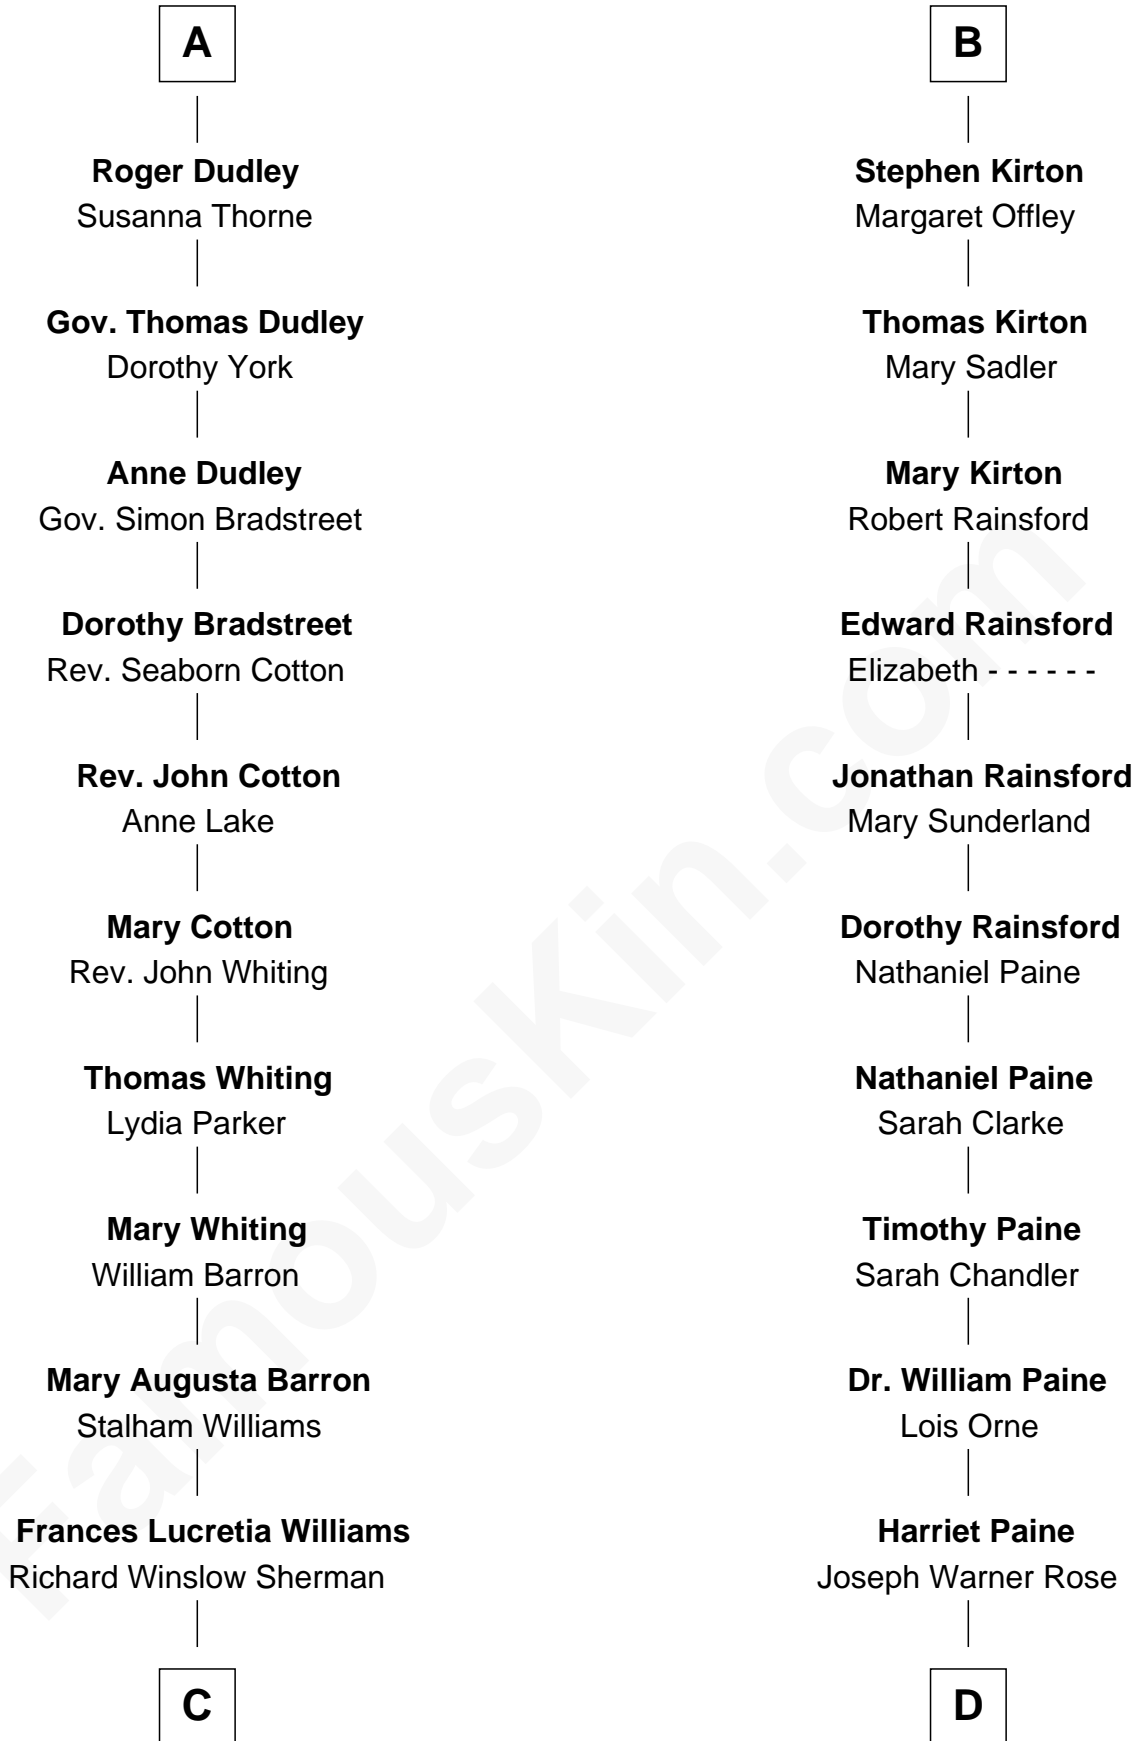

FamousKin.com Relationship Chart of

James Sherman

27th U.S. Vice-President

18th cousin 1 time removed of

Alice (Lee) Roosevelt

First Wife of President Theodore Roosevelt

C

Mary Frances Sherman
Richard Updike Sherman

James Sherman
27th U.S. Vice-President

D

Harriet Paine Rose
John Clarke Lee

George Cabot Lee
Caroline Watts Haskell

Alice (Lee) Roosevelt
Wife of President Theodore Roosevelt

FamousKin.com