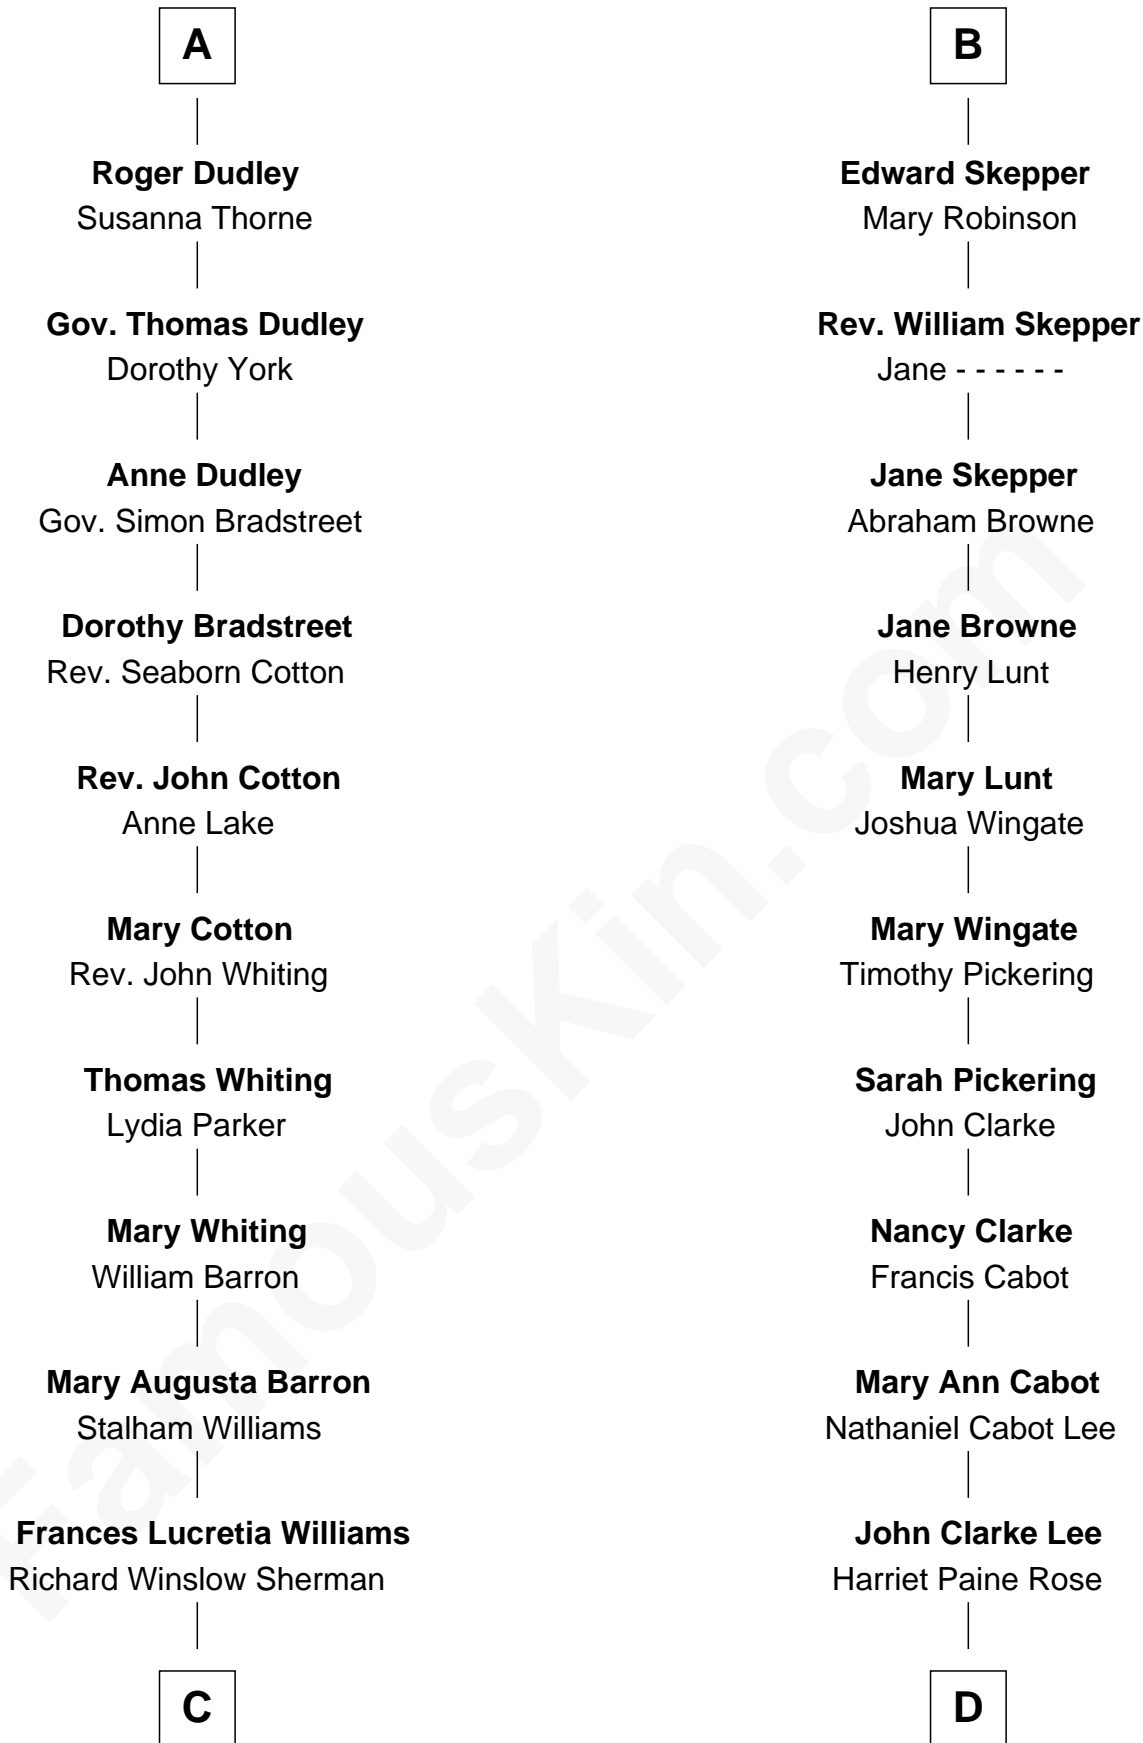

Alice le Despenser

Sir John Sutton

Sir John Sutton

Constance Blount

Sir John Sutton

Elizabeth Berkeley

Sir Edmund Sutton

Joyce Tiptoft

Sir Philip le Despencer

Elizabeth de Tibetot

Margery Despencer

Sir Roger Wentworth

Sir Philip Wentworth

Mary Clifford

Elizabeth Wentworth

Sir Martin de la See

Joan de la See

Sir Piers Hildyard

Isabel Hildyard

Ralph Legard

Joan Ledgard

Richard Skepper

B

C

Mary Frances Sherman
Richard Updike Sherman

James Sherman
27th U.S. Vice-President

D

George Cabot Lee
Caroline Watts Haskell

Alice (Lee) Roosevelt
Wife of President Theodore Roosevelt

FamousKin.com