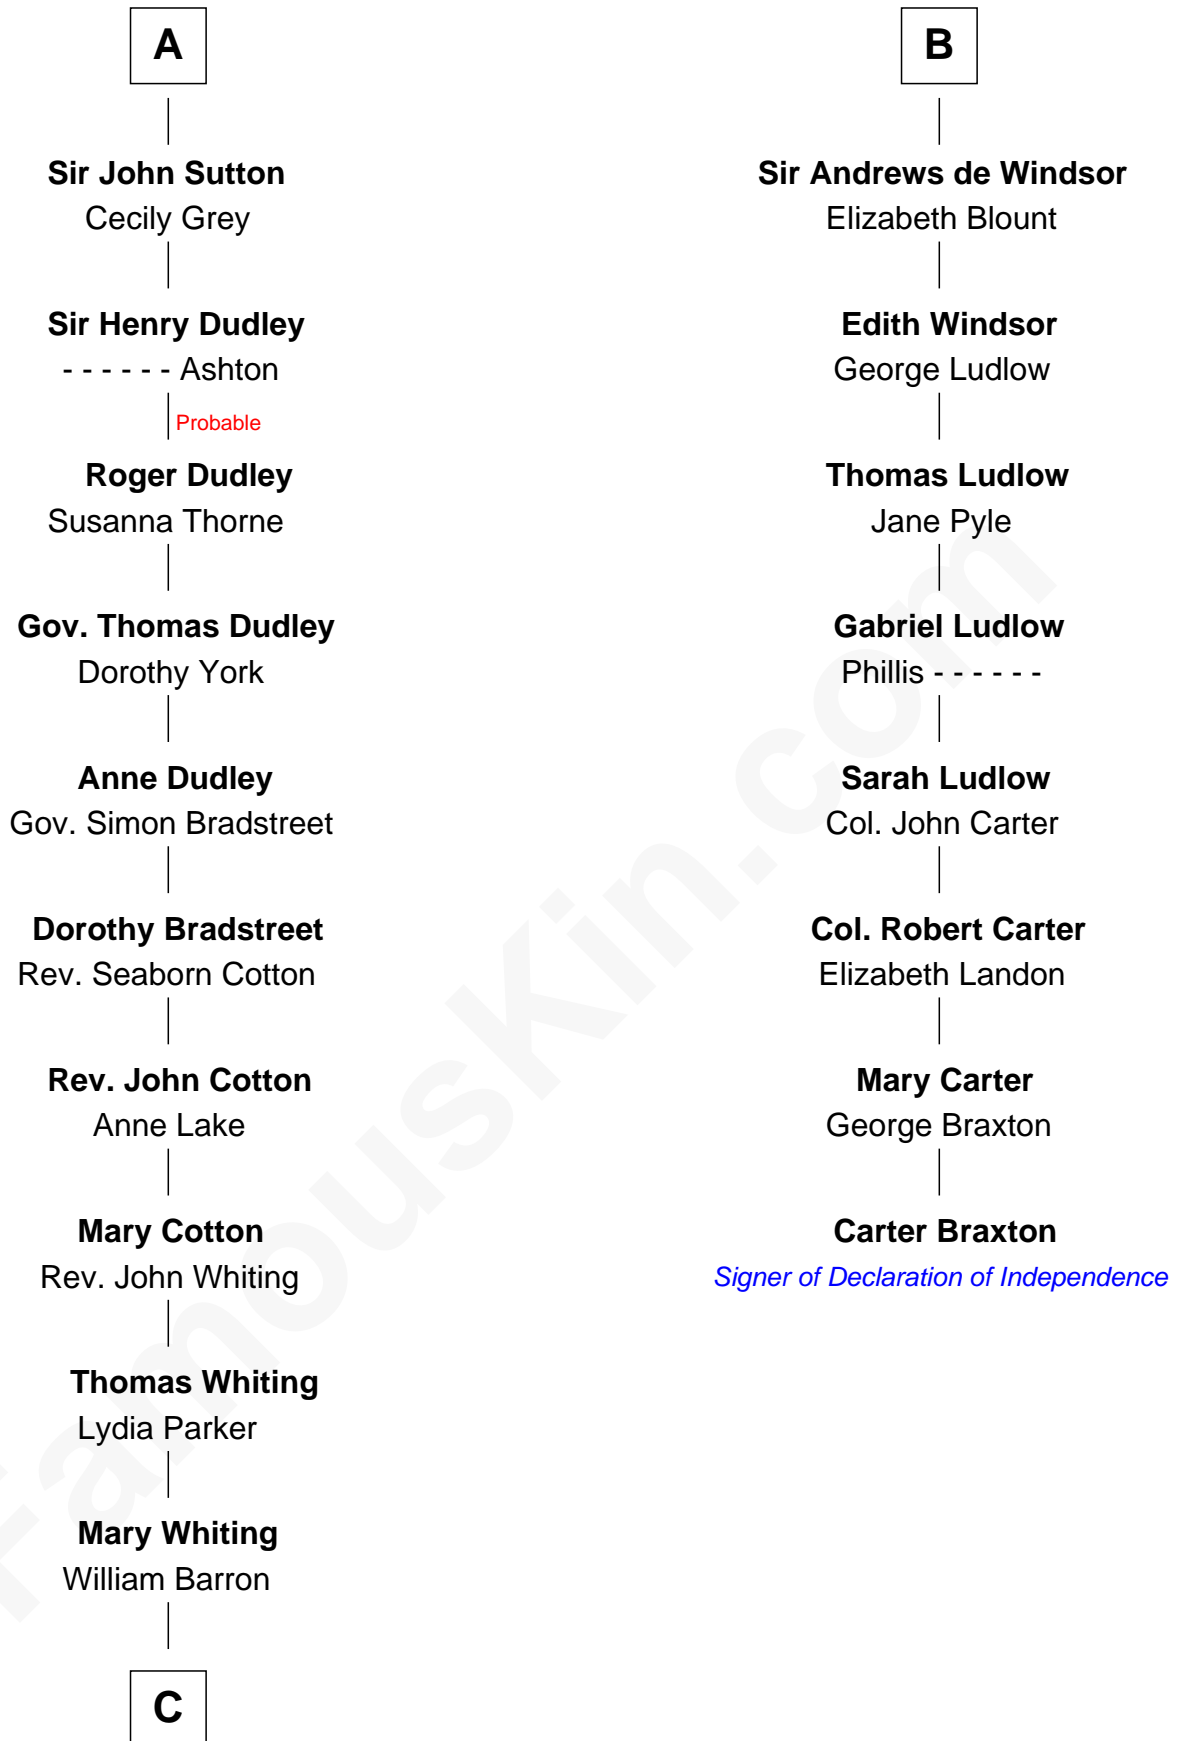

# FamousKin.com Relationship Chart of

**James Sherman**

*27th U.S. Vice-President*

14th cousin 6 times removed of

**Carter Braxton**

*Signer of the Declaration of Independence*

**C**

—  
**Mary Augusta Barron**

Stalham Williams

—  
**Frances Lucretia Williams**

Richard Winslow Sherman

—  
**Mary Frances Sherman**

Richard Updike Sherman

—  
**James Sherman**

*27th U.S. Vice-President*

FamousKin.com