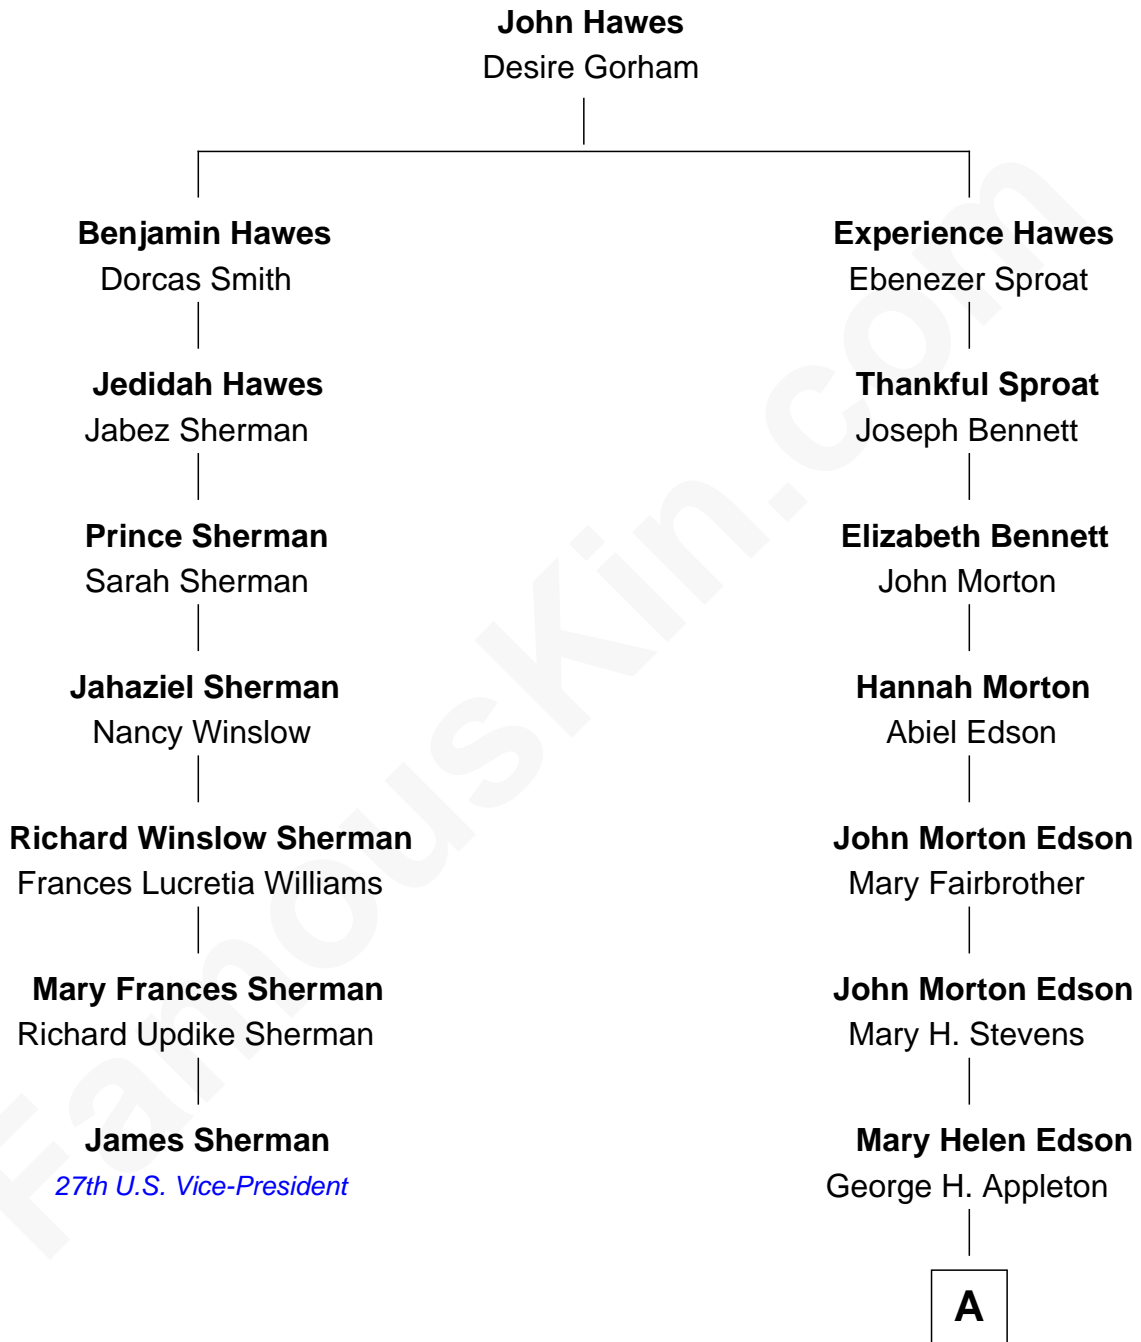

FamousKin.com Relationship Chart of

James Sherman

27th U.S. Vice-President

6th cousin 4 times removed of

Marie-Chantal Miller

Crown Princess of Greece

A

Blanche Louise Appleton

Ellis John Springer Miller

Ellis Warren Appleton Miller

Sophia June Squarebriggs

Robert Warren Miller

Marie Clara Pesantes

Marie-Chantal Miller

Crown Princess of Greece