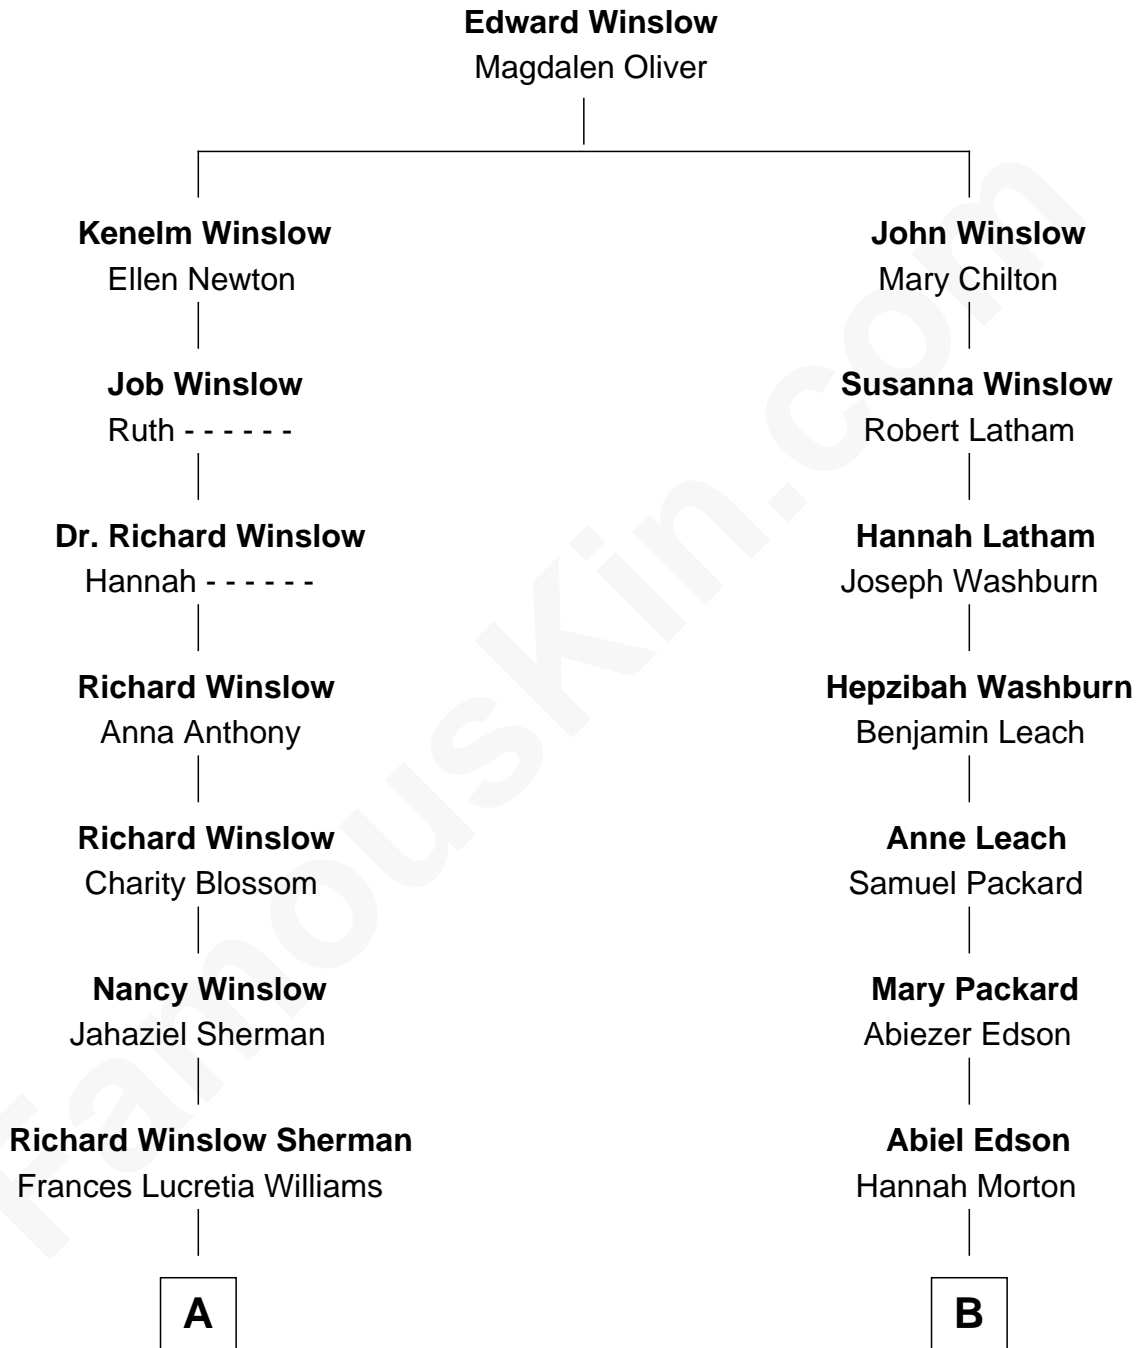

FamousKin.com Relationship Chart of

James Sherman

27th U.S. Vice-President

8th cousin 5 times removed of

Marie-Chantal Miller

Crown Princess of Greece

A

Mary Frances Sherman
Richard Updike Sherman

James Sherman
27th U.S. Vice-President

B

John Morton Edson
Mary Fairbrother

John Morton Edson
Mary H. Stevens

Mary Helen Edson
George H. Appleton

Blanche Louise Appleton
Ellis John Springer Miller

Ellis Warren Appleton Miller
Sophia June Squarebriggs