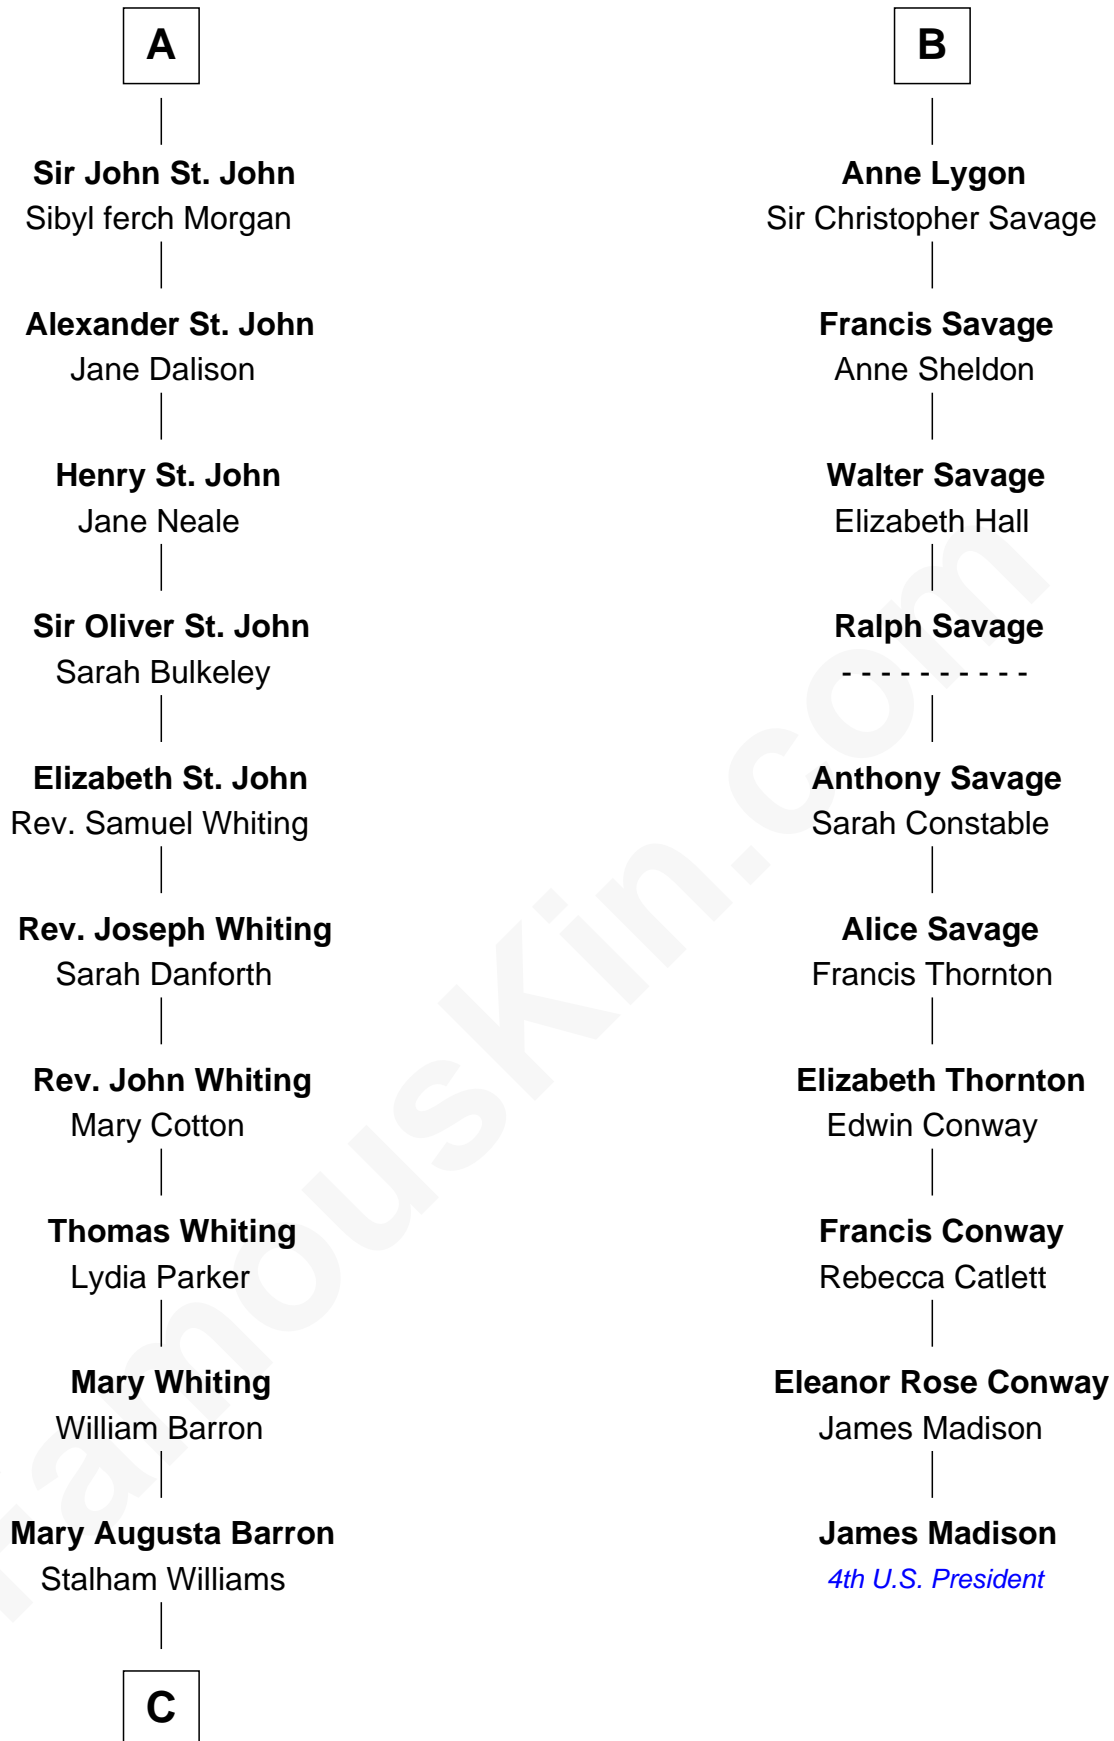

FamousKin.com Relationship Chart of

James Sherman

27th U.S. Vice-President

16th cousin 3 times removed of

James Madison

4th U.S. President

Sir Walter de Beauchamp

Alice de Tony

C

—
Frances Lucretia Williams

Richard Winslow Sherman

—
Mary Frances Sherman

Richard Updike Sherman

—
James Sherman

27th U.S. Vice-President

FamousKin.com