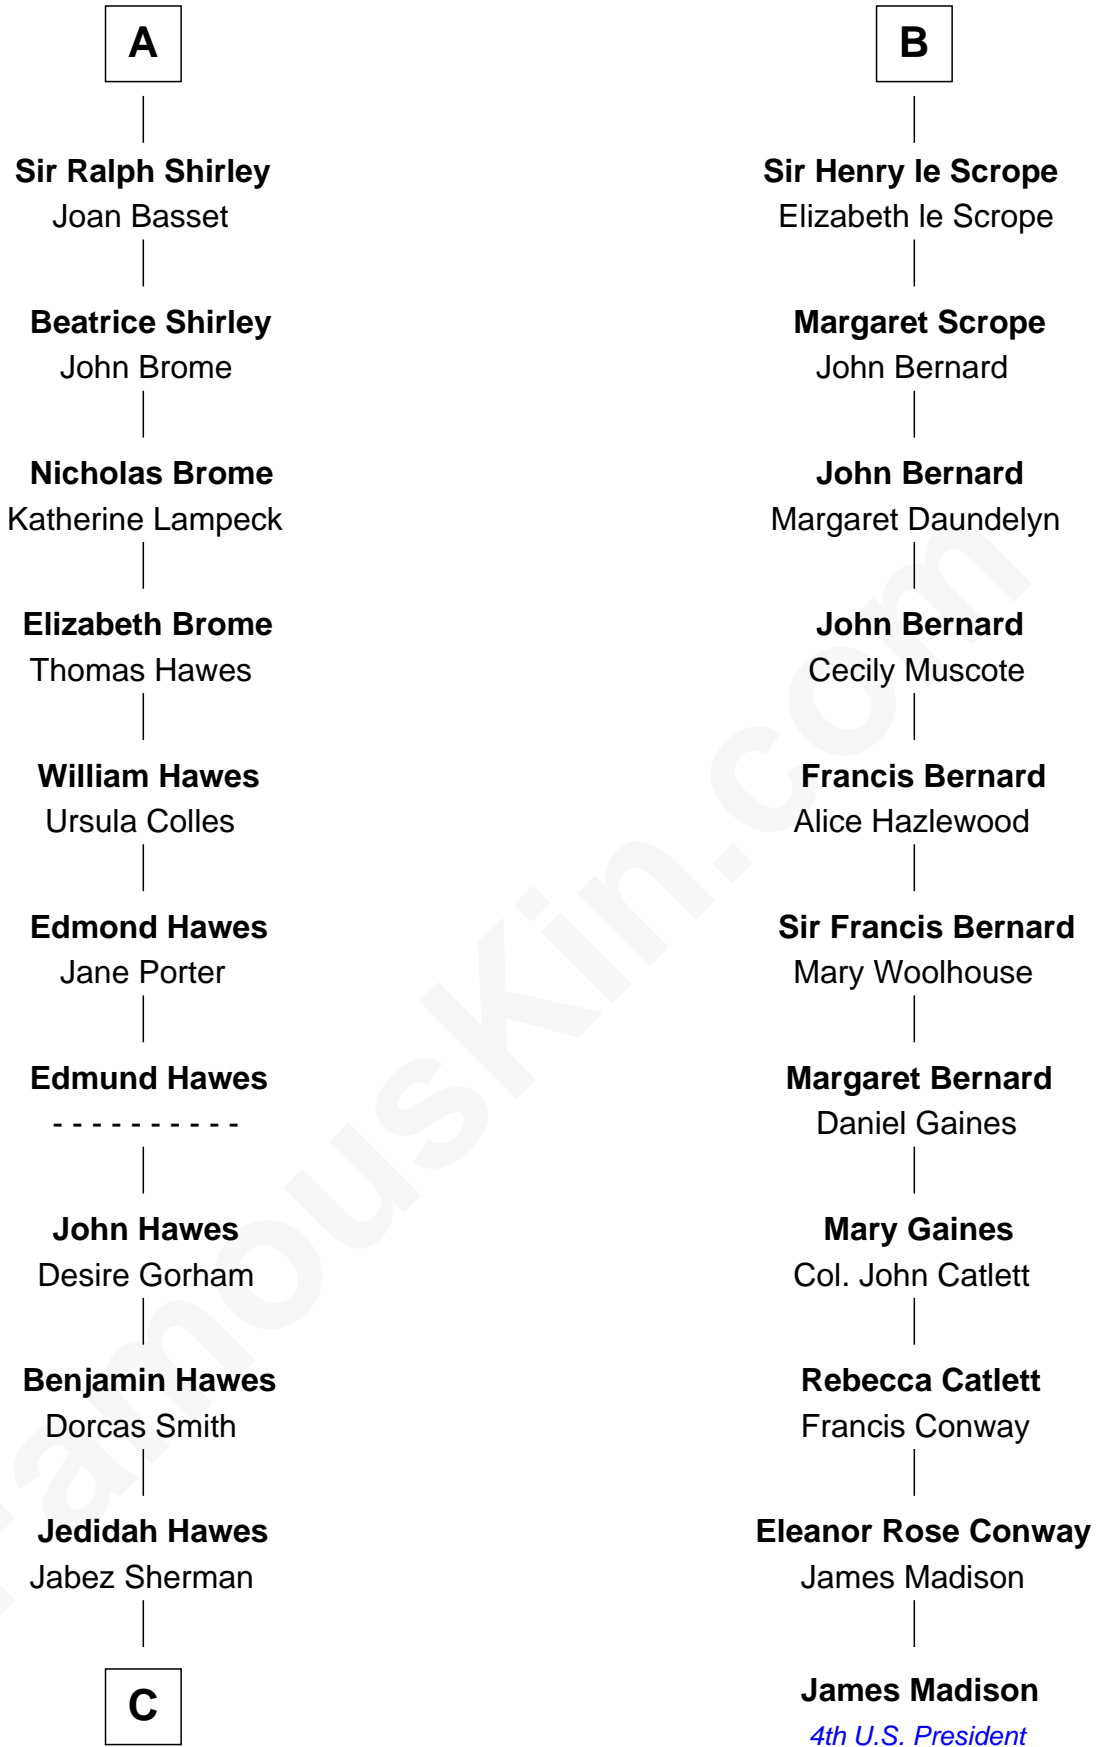

# FamousKin.com Relationship Chart of

**James Sherman**

*27th U.S. Vice-President*

17th cousin 4 times removed of

**James Madison**

*4th U.S. President*

**C**

Prince Sherman

Sarah Sherman

Jahaziel Sherman

Nancy Winslow

Richard Winslow Sherman

Frances Lucretia Williams

Mary Frances Sherman

Richard Updike Sherman

James Sherman

*27th U.S. Vice-President*

FamousKin.com