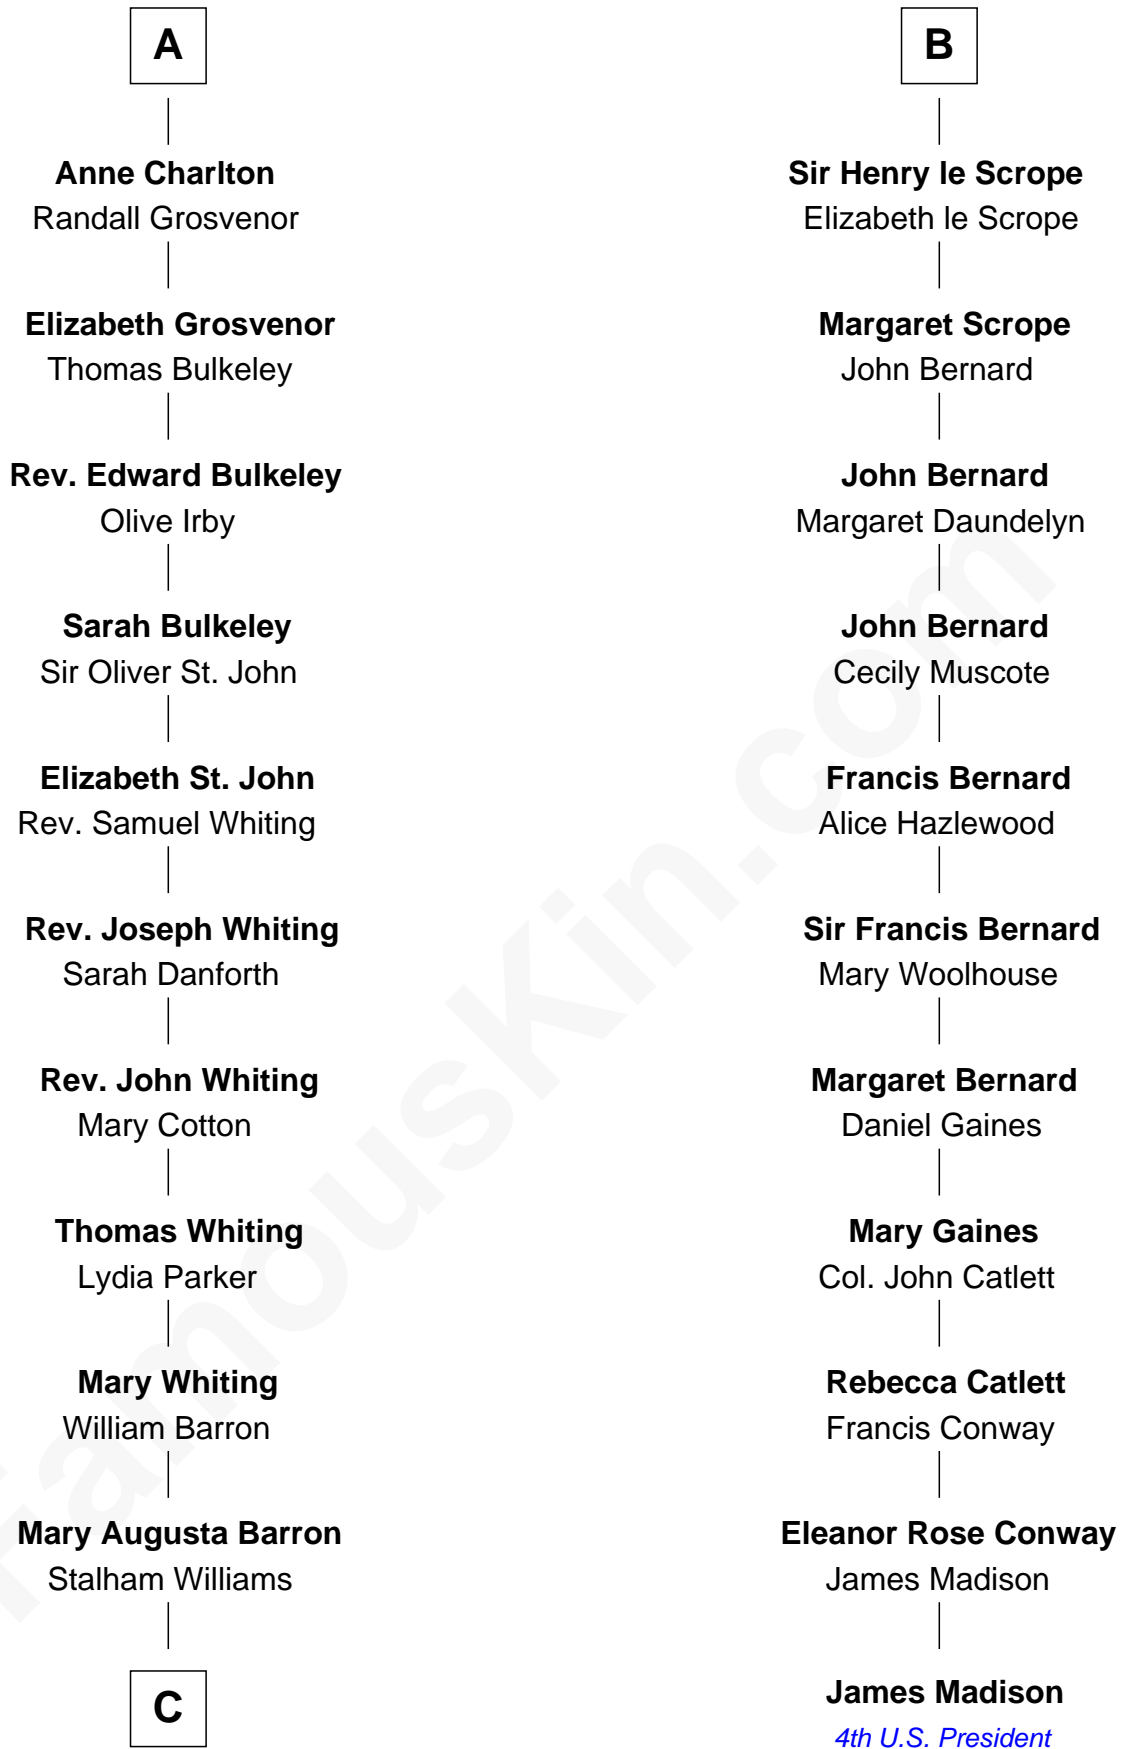

# FamousKin.com Relationship Chart of

**James Sherman**

*27th U.S. Vice-President*

17th cousin 2 times removed of

**James Madison**

*4th U.S. President*

**Sir Roger de Somery**

Nichole d'Aubenev

**C**

—  
**Frances Lucretia Williams**

Richard Winslow Sherman

—  
**Mary Frances Sherman**

Richard Updike Sherman

—  
**James Sherman**

*27th U.S. Vice-President*

FamousKin.com