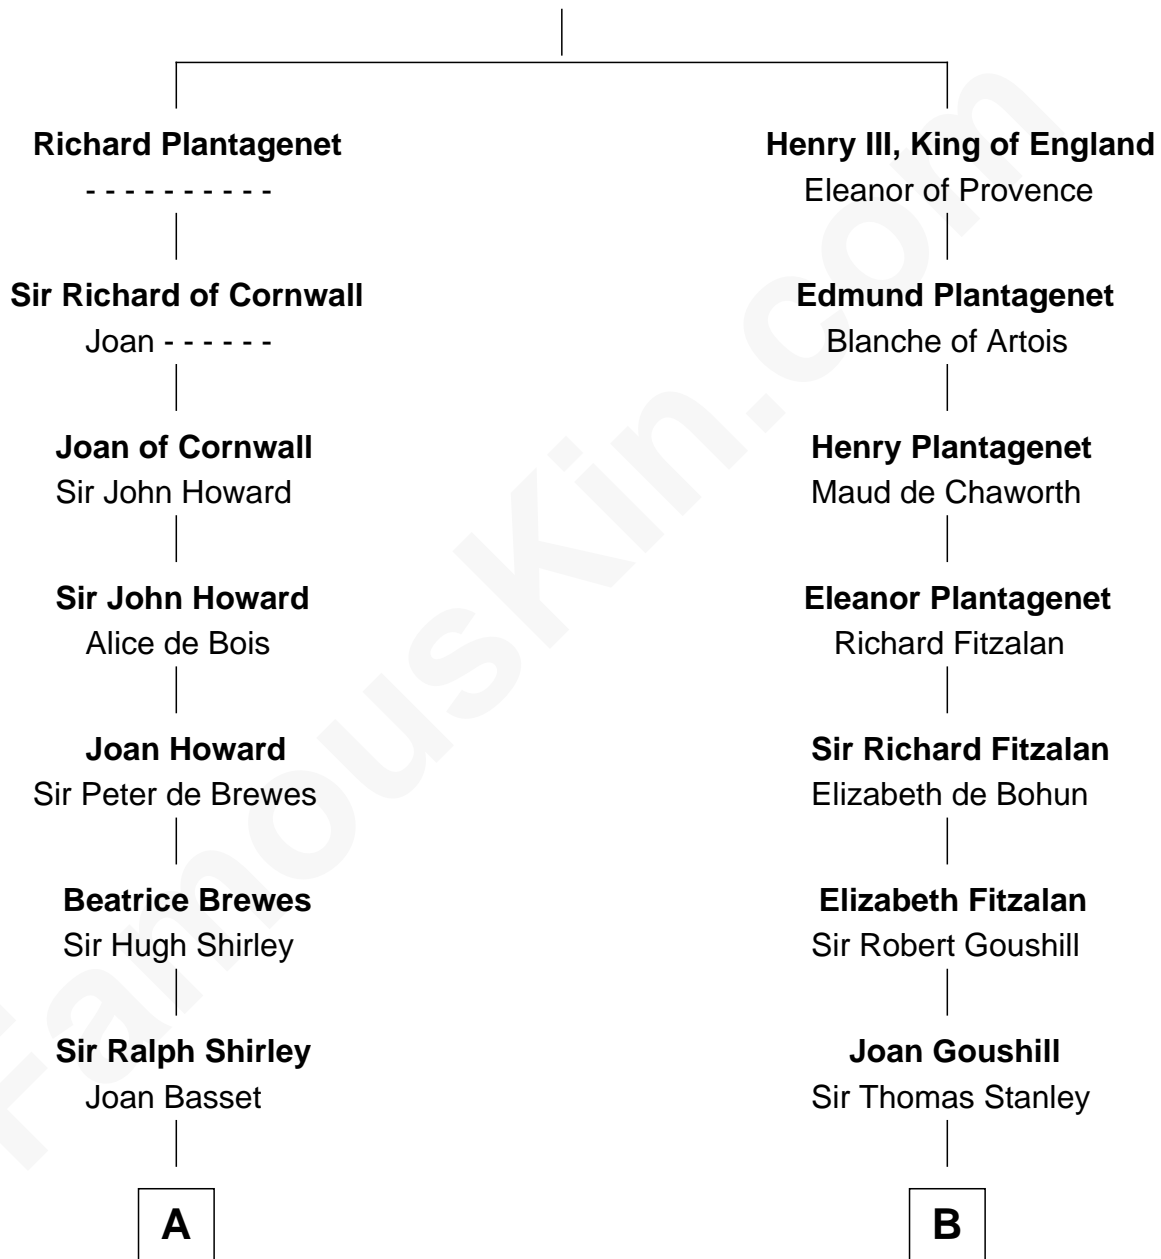

FamousKin.com Relationship Chart of

James Sherman

27th U.S. Vice-President

17th cousin 3 times removed of

James Madison

4th U.S. President

John, King of England

Isabelle of Angoulême

C

—
Jahaziel Sherman

Nancy Winslow

—
Richard Winslow Sherman

Frances Lucretia Williams

—
Mary Frances Sherman

Richard Updike Sherman

—
James Sherman

27th U.S. Vice-President

FamousKin.com