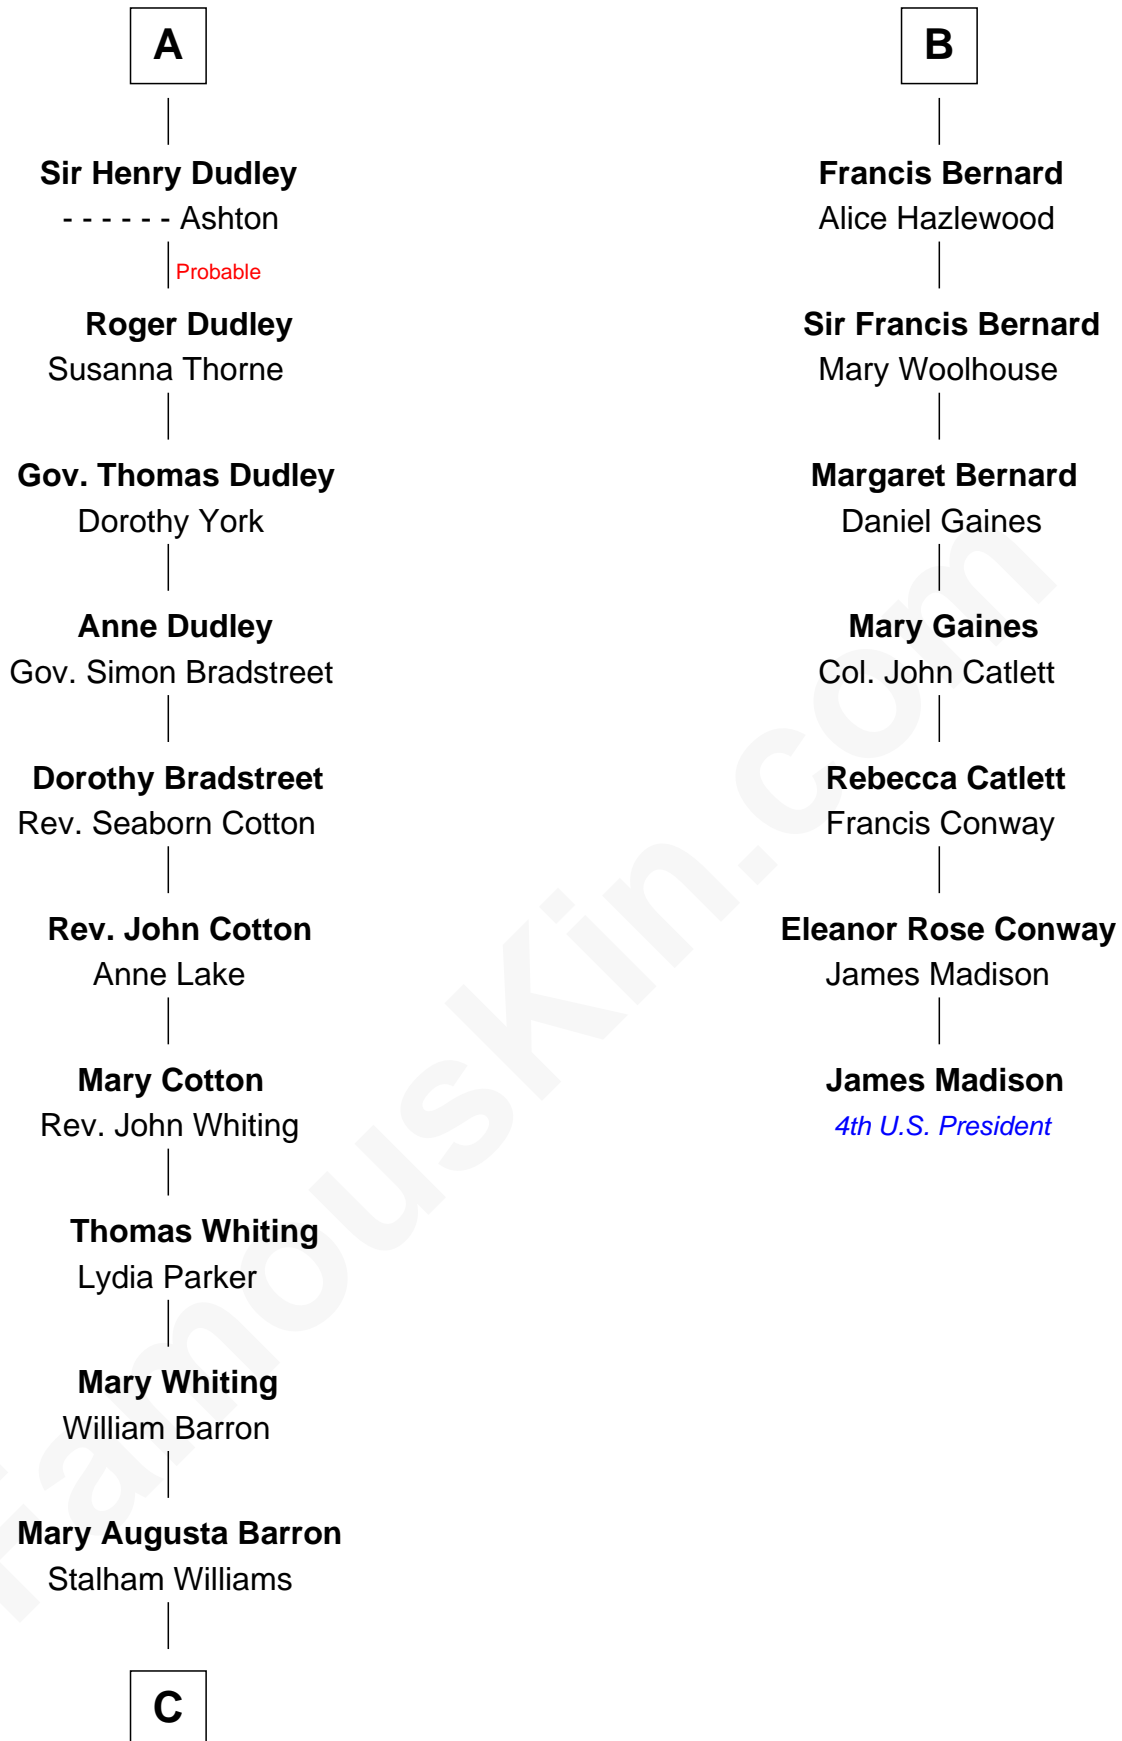

# FamousKin.com Relationship Chart of

**James Sherman**

*27th U.S. Vice-President*

13th cousin 6 times removed of

**James Madison**

*4th U.S. President*

**Sir William de Ros**  
Margery de Badlesmere

**Thomas de Ros**  
Beatrice de Stafford

**Maud de Roos**  
John de Welles

**Margaret de Ros**  
Sir Reynold Grey

**Margery de Welles**  
Stephen le Scrope

**Margaret Grey**  
Sir William Bonville

**John le Scrope**  
Elizabeth Chaworth

**William Bonville**  
Elizabeth Harington

**Elizabeth le Scrope**  
Sir Henry le Scrope

**William Bonville**  
Katherine Neville

**Margaret Scrope**  
John Bernard

**Cecily Bonville**  
Thomas Grey

**John Bernard**  
Margaret Daundelyn

**Cecily Grey**  
Sir John Sutton

**John Bernard**  
Cecily Muscote

**A**

**B**

**C**

—  
**Frances Lucretia Williams**

Richard Winslow Sherman

—  
**Mary Frances Sherman**

Richard Updike Sherman