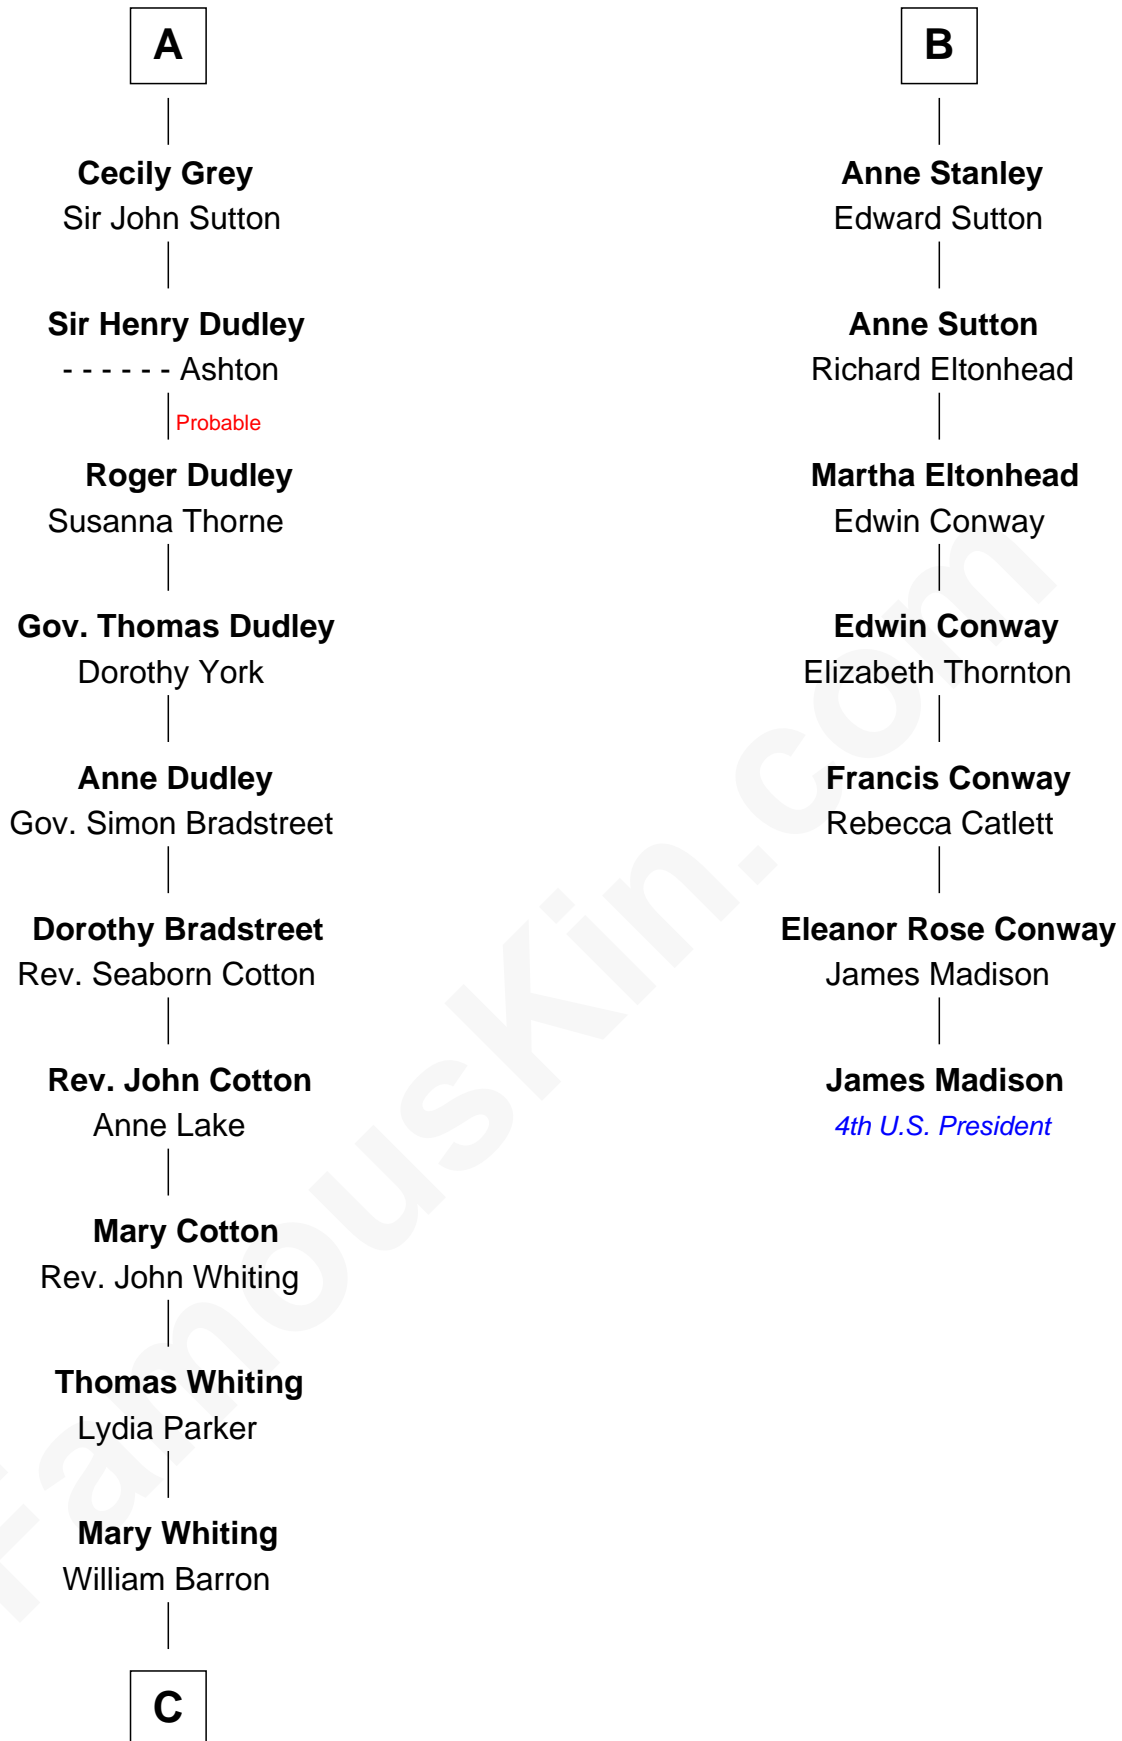

FamousKin.com Relationship Chart of

James Sherman

27th U.S. Vice-President

13th cousin 7 times removed of

James Madison

4th U.S. President

Sir John de Harington

Joan - - - - -

Sir Robert de Harington

Elizabeth de Multon

Sir John Harington

- - - - -

Sir Robert Harington

Isabel Loring

Sir William Harington

Margaret Hill

Katherine Banastre

Sir Nicholas Harington

Isabel English

Sir William Harington

Margaret de Neville

Agnes Harington

Sir Alexander Radcliffe

Isabel Radcliffe

Sir James Harington

Anne Harington

Sir William Stanley

Peter Stanley

Cecily Tarleton

B

C

—
Mary Augusta Barron