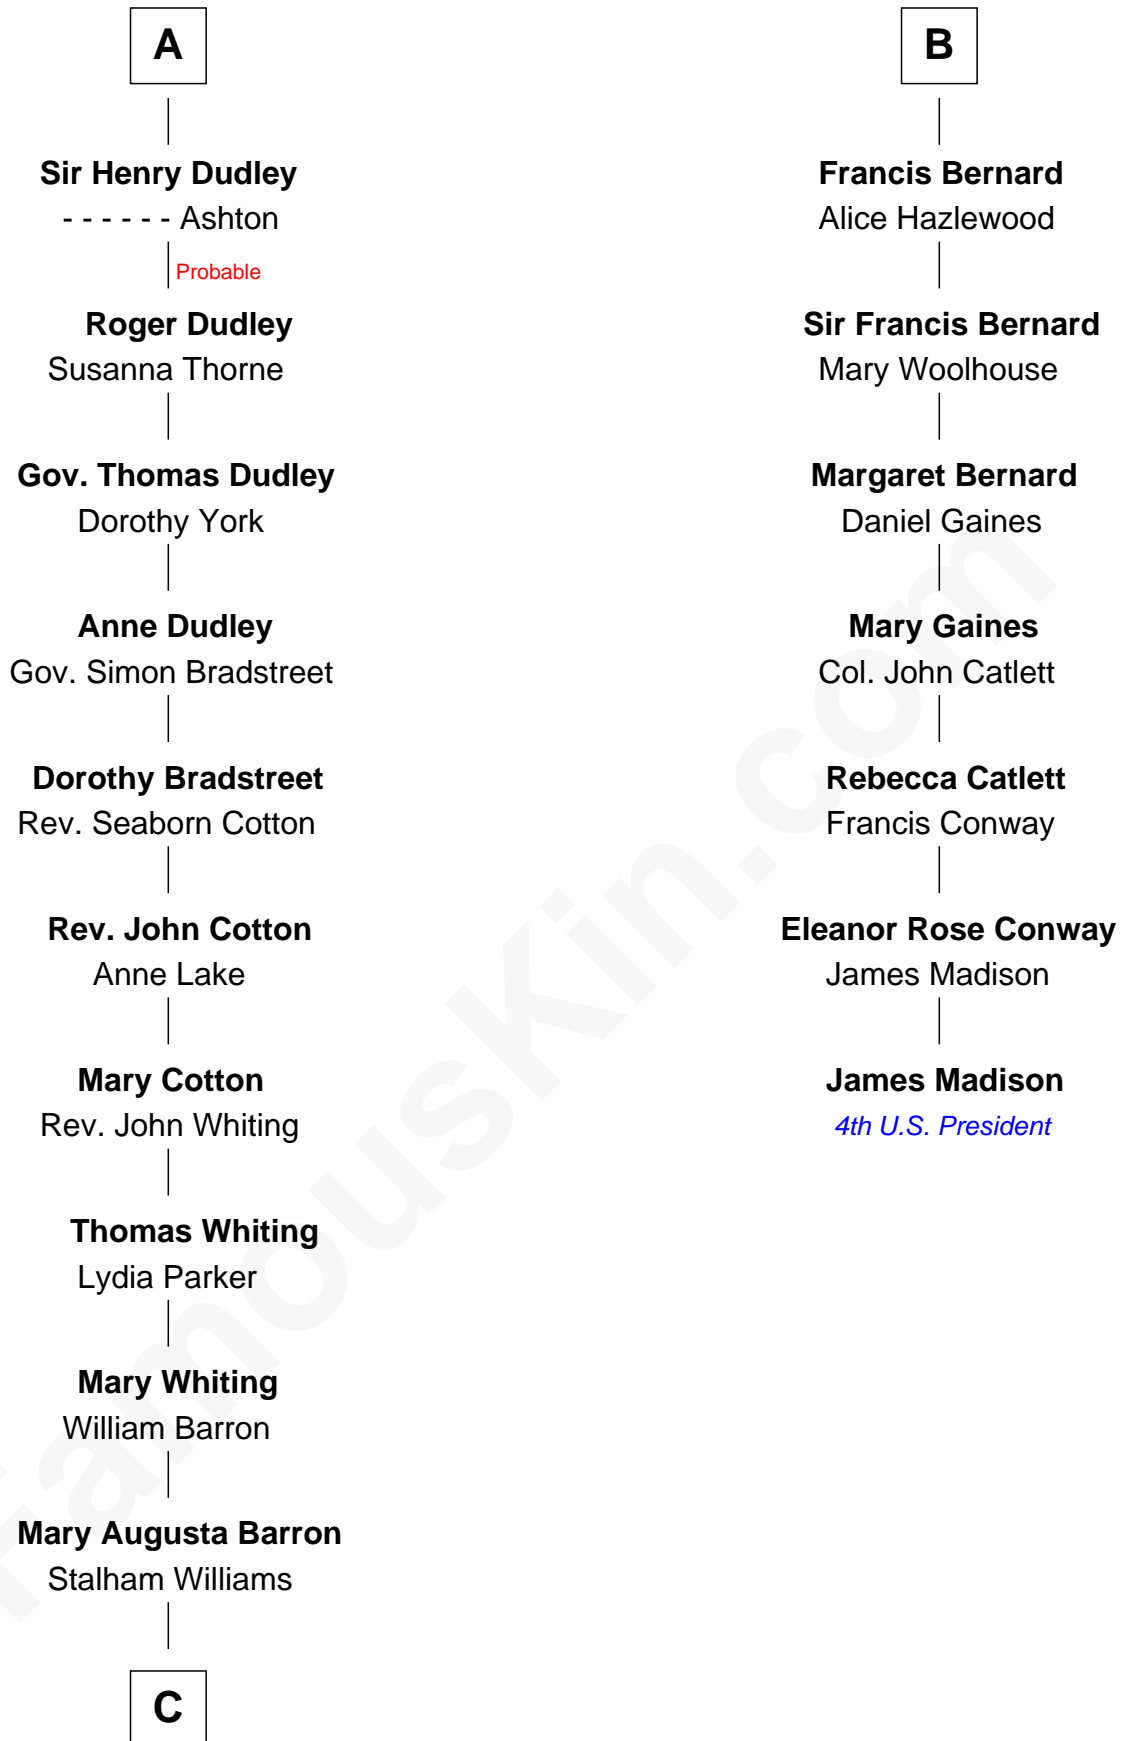

# FamousKin.com Relationship Chart of

**James Sherman**

*27th U.S. Vice-President*

13th cousin 6 times removed of

**James Madison**

*4th U.S. President*

**Ralph de Stafford**

Margaret de Audley

Philippa de Beauchamp

**Margaret de Stafford**

Sir Ralph Neville

**Margaret de Neville**

Sir Richard Scrope

**Sir Henry le Scrope**

Elizabeth le Scrope

**Margaret Scrope**

John Bernard

**John Bernard**

Margaret Daundelyn

**John Bernard**

Cecily Muscote

**B**

**C**

—  
**Frances Lucretia Williams**

Richard Winslow Sherman

—  
**Mary Frances Sherman**

Richard Updike Sherman

—  
**James Sherman**

*27th U.S. Vice-President*

FamousKin.com