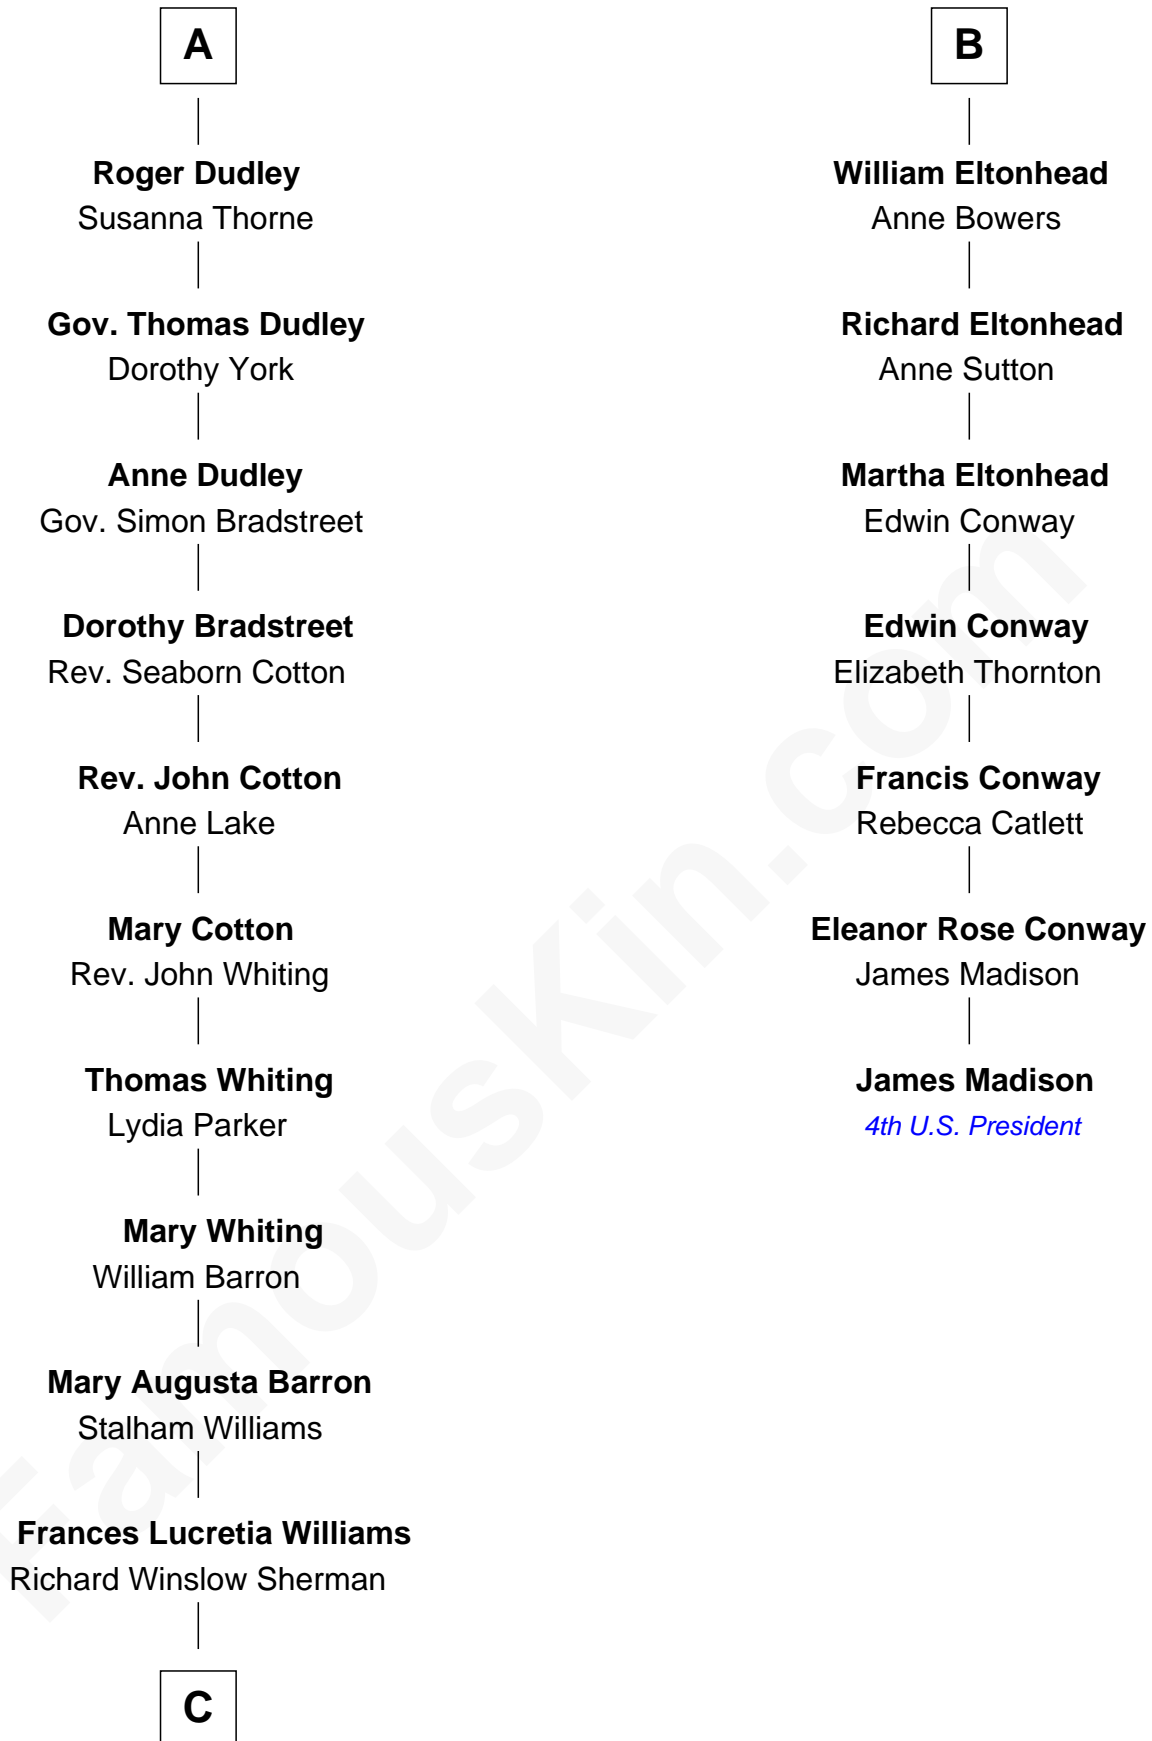

# FamousKin.com Relationship Chart of

**James Sherman**

*27th U.S. Vice-President*

13th cousin 5 times removed of

**James Madison**

*4th U.S. President*

**Richard Fitzalan**  
Eleanor Plantagenet

**Alice Fitzalan**  
Sir Thomas de Holand

**Eleanor Holand**  
Edward Cherleton

**Joyce Cherleton**  
Sir John Tiptoft

**Joyce Tiptoft**  
Sir Edmund Sutton

**Sir Edward Sutton**  
Cecily Willoughby

**Sir John Sutton**  
Cecily Grey

**Sir Henry Dudley**  
----- Ashton

Probable

**A**

**Sir Richard Fitzalan**  
Elizabeth de Bohun

**Elizabeth Fitzalan**  
Sir Robert Goushill

**Joan Goushill**  
Sir Thomas Stanley

**Katherine Stanley**  
Sir John Savage

**Dulcia Savage**  
Sir Henry Bold

**Maud Bold**  
Thomas Gerard

**Jennet Gerard**  
Richard Eltonhead

**B**

**C**

—  
**Mary Frances Sherman**  
Richard Updike Sherman

—  
**James Sherman**  
*27th U.S. Vice-President*

FamousKin.com