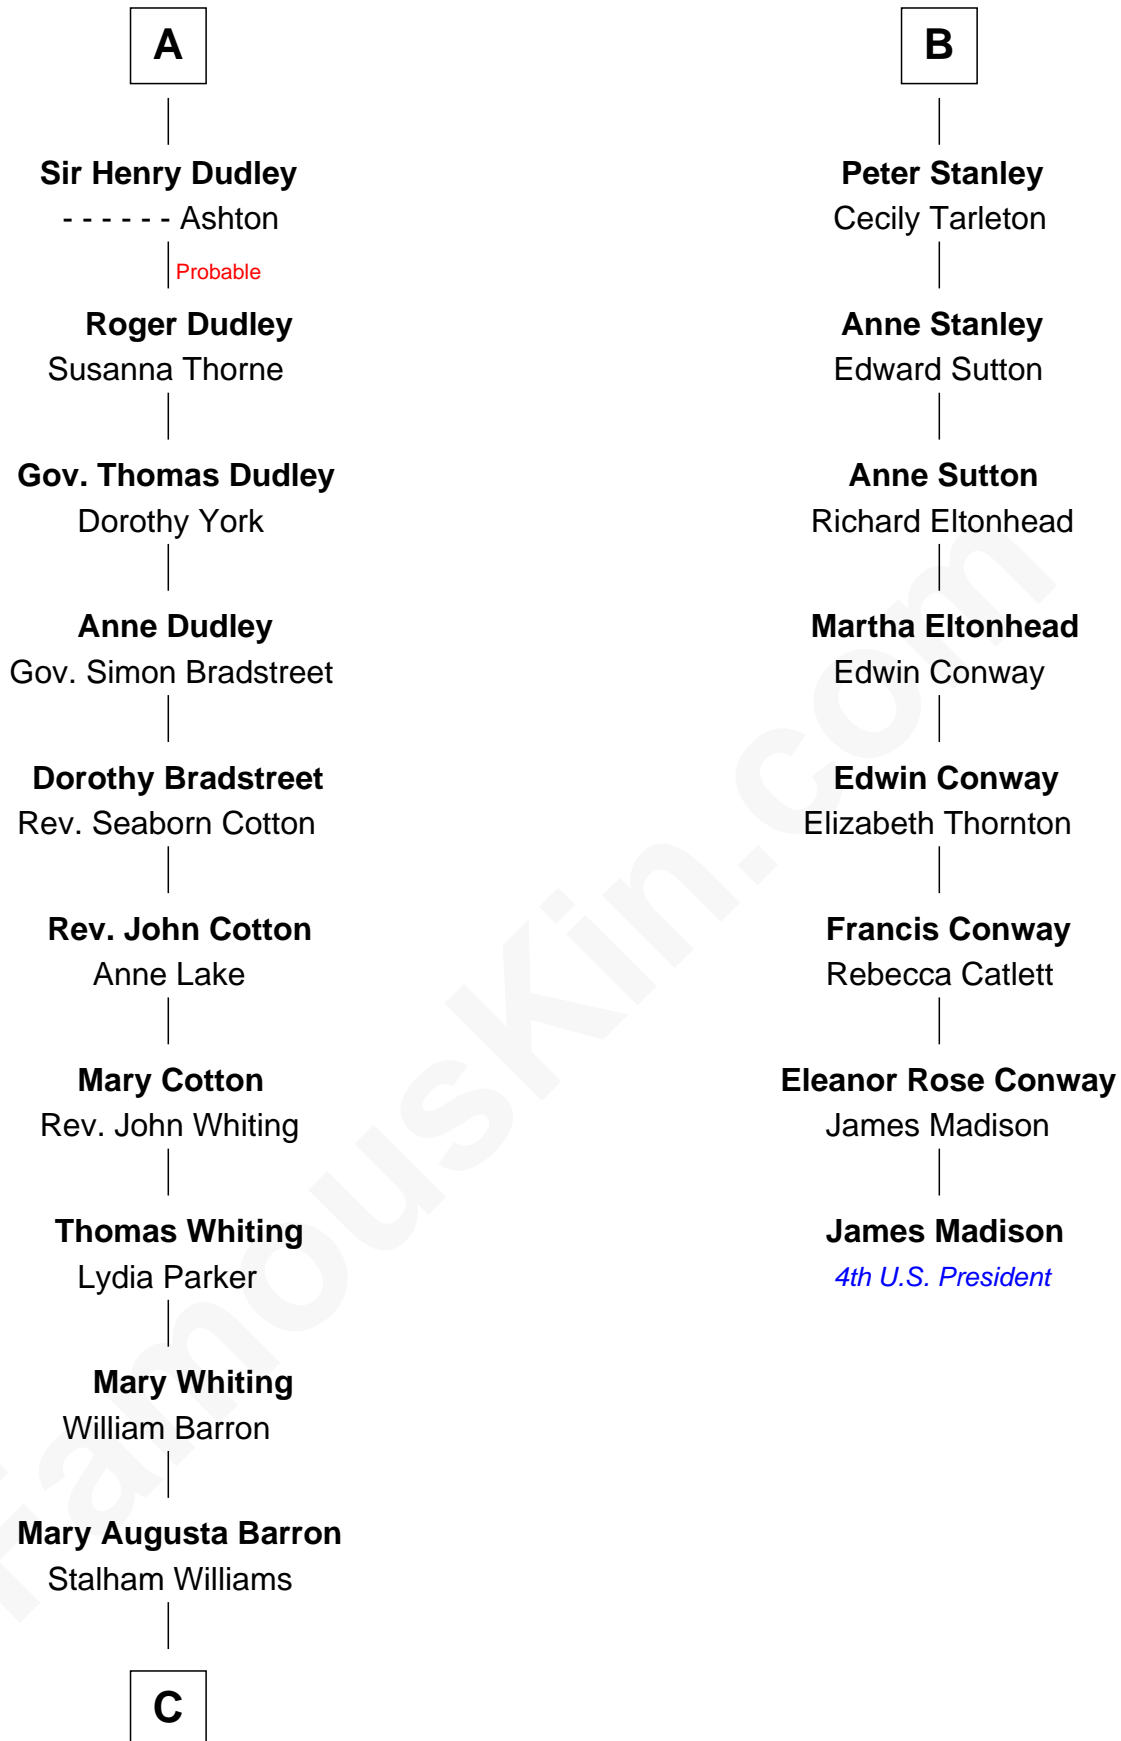

# FamousKin.com Relationship Chart of

**James Sherman**

*27th U.S. Vice-President*

14th cousin 5 times removed of

**James Madison**

*4th U.S. President*

**Sir Robert de Holland**

Maude la Zouche

**C**

—  
**Frances Lucretia Williams**

Richard Winslow Sherman

—  
**Mary Frances Sherman**

Richard Updike Sherman

—  
**James Sherman**

*27th U.S. Vice-President*

FamousKin.com