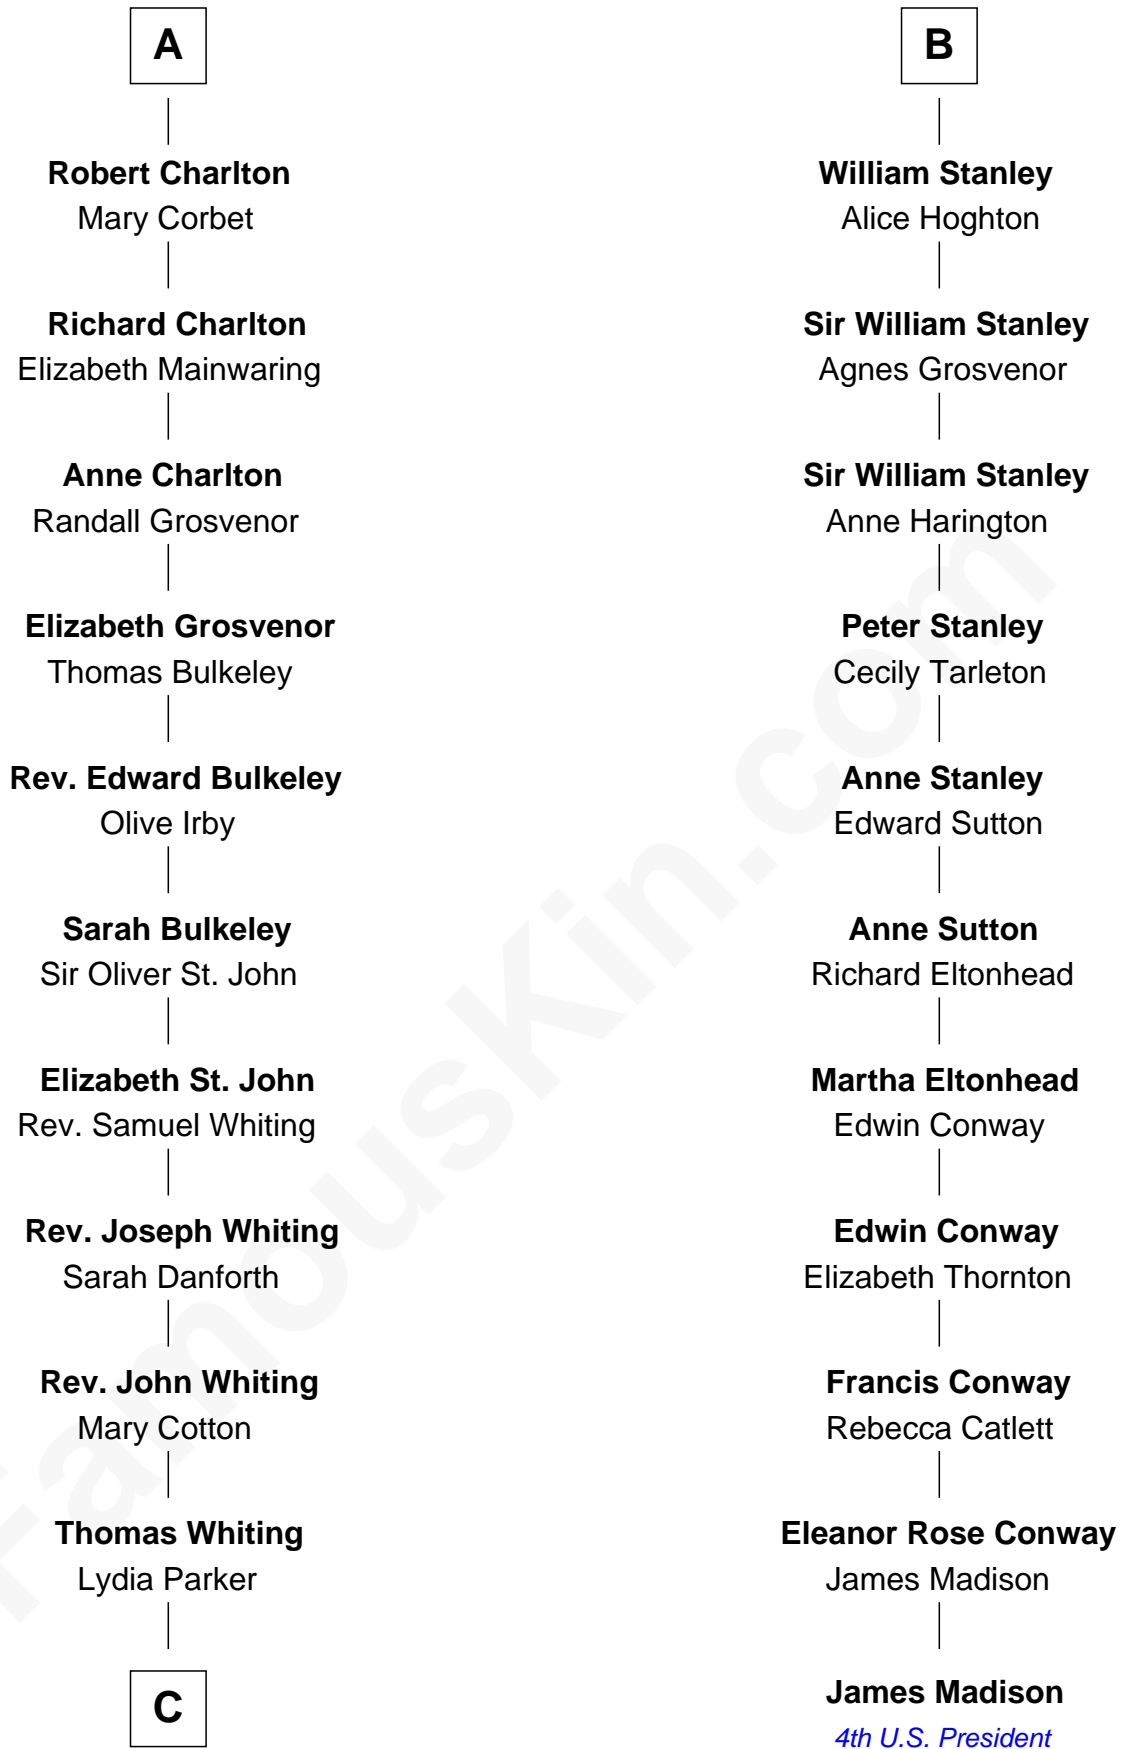

FamousKin.com Relationship Chart of

James Sherman

27th U.S. Vice-President

17th cousin 4 times removed of

James Madison

4th U.S. President

Stephen Longespee
Emmeline de Ridelisford

Ela Longespee
Sir Roger la Zouche

Sir Alan la Zouche
Eleanor de Segrave

Elena Zouche
Alan de Charlton

Alan de Charlton
Margery FitzAer

Thomas de Charlton

Anna de Charlton
William de Knightley

Thomas de Knightley de Charlton
Elizabeth Francis

A

Ela Longespee
Sir Roger la Zouche

Sir Alan la Zouche
Eleanor de Segrave

Maude la Zouche
Sir Robert de Holland

Maude de Holland
Sir Thomas de Swinerton

Sir Robert de Swinerton
Elizabeth de Beke

Maud de Swinerton
Sir John Savage

Mary Savage
William Stanley

B

C

—
Mary Whiting
William Barron

—
Mary Augusta Barron
Stalham Williams

—
Frances Lucretia Williams
Richard Winslow Sherman

—
Mary Frances Sherman
Richard Updike Sherman

—
James Sherman
27th U.S. Vice-President