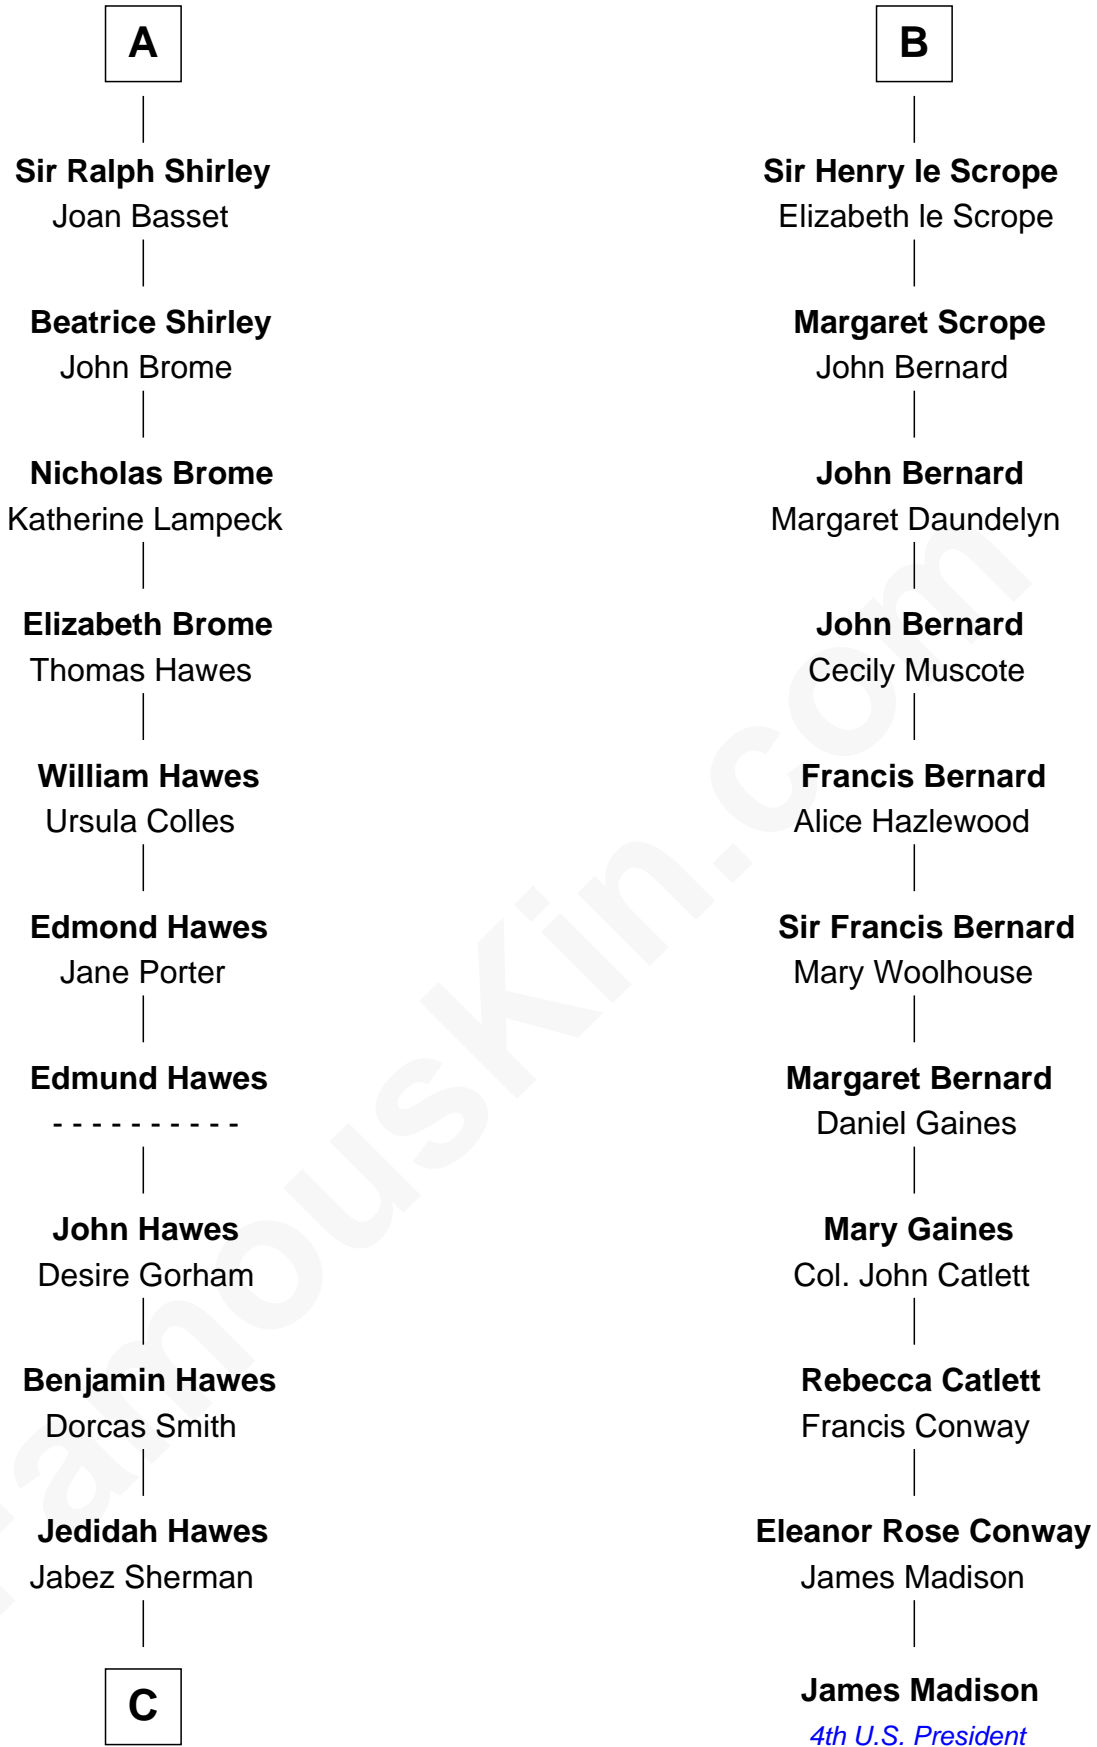

FamousKin.com Relationship Chart of

James Sherman

27th U.S. Vice-President

17th cousin 4 times removed of

James Madison

4th U.S. President

Sir William Longespee

Ela of Salisbury

C

—
Prince Sherman

Sarah Sherman

—
Jahaziel Sherman

Nancy Winslow

—
Richard Winslow Sherman

Frances Lucretia Williams

—
Mary Frances Sherman