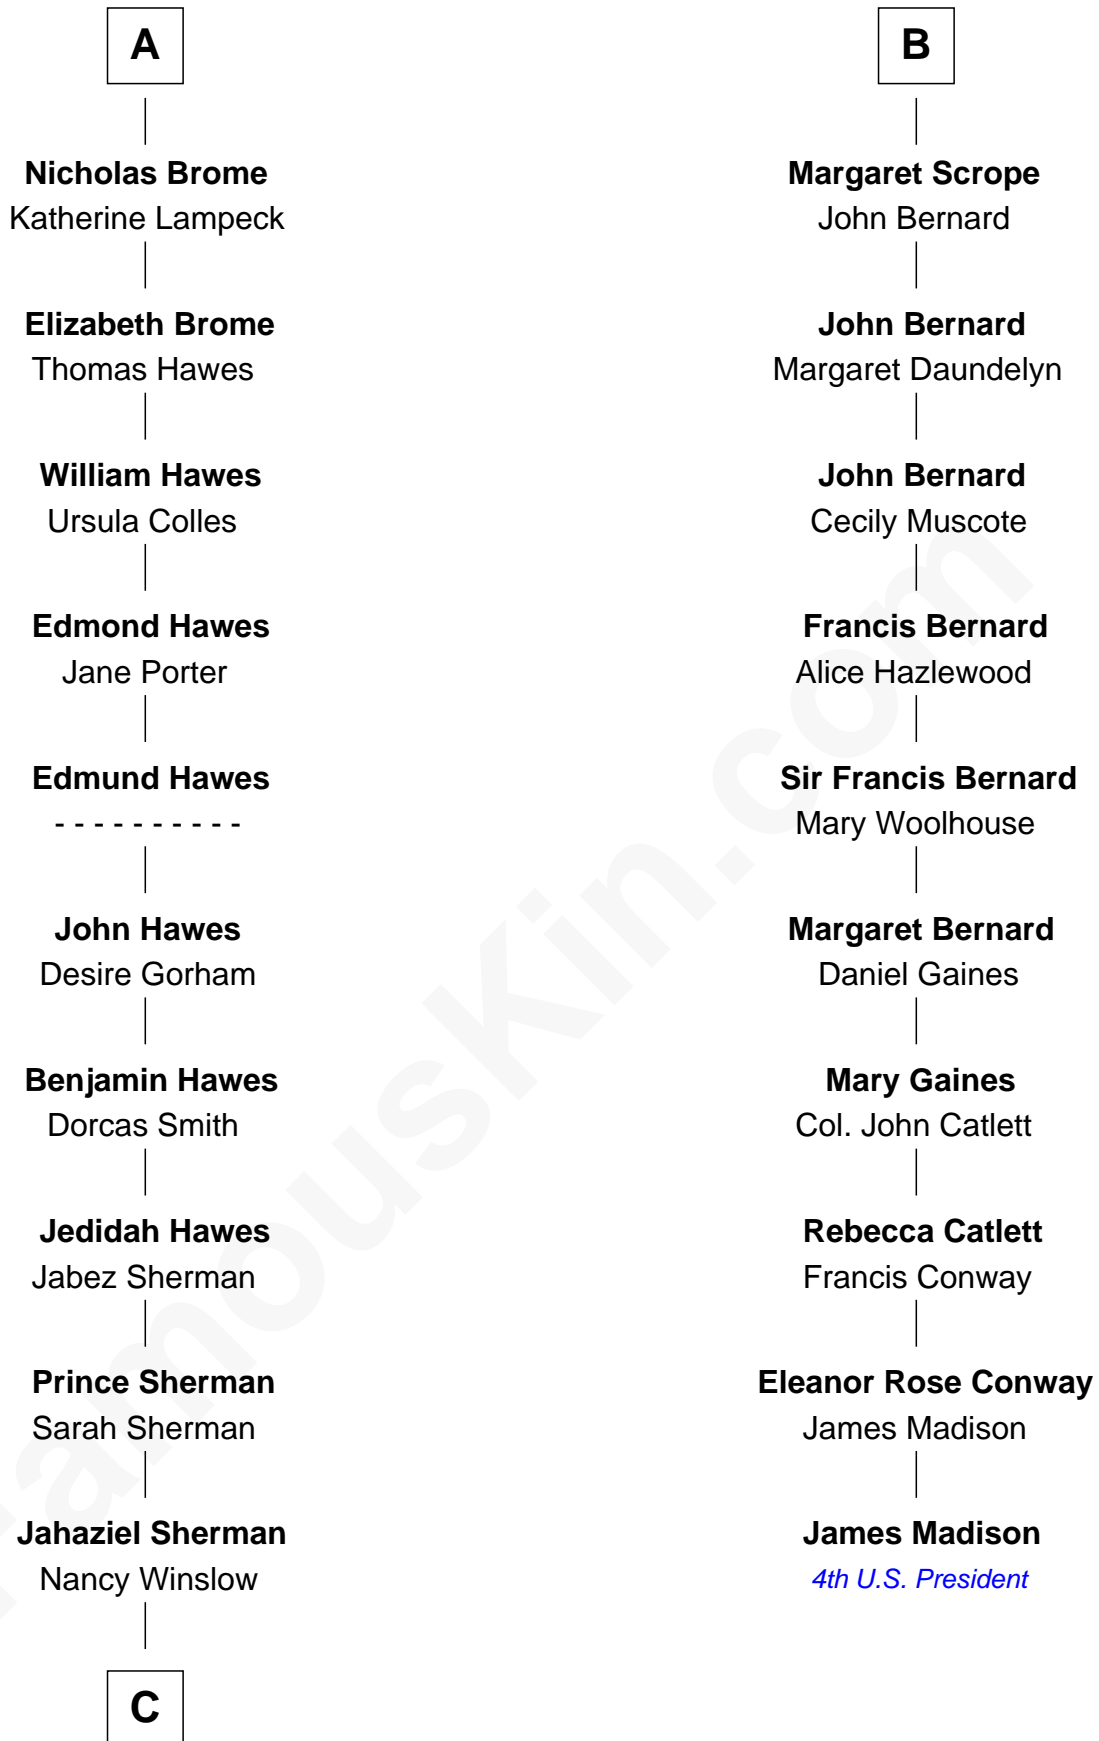

# FamousKin.com Relationship Chart of

**James Sherman**

*27th U.S. Vice-President*

16th cousin 3 times removed of

**James Madison**

*4th U.S. President*

C

Richard Winslow Sherman

Frances Lucretia Williams

Mary Frances Sherman

Richard Updike Sherman

James Sherman

*27th U.S. Vice-President*

FamousKin.com