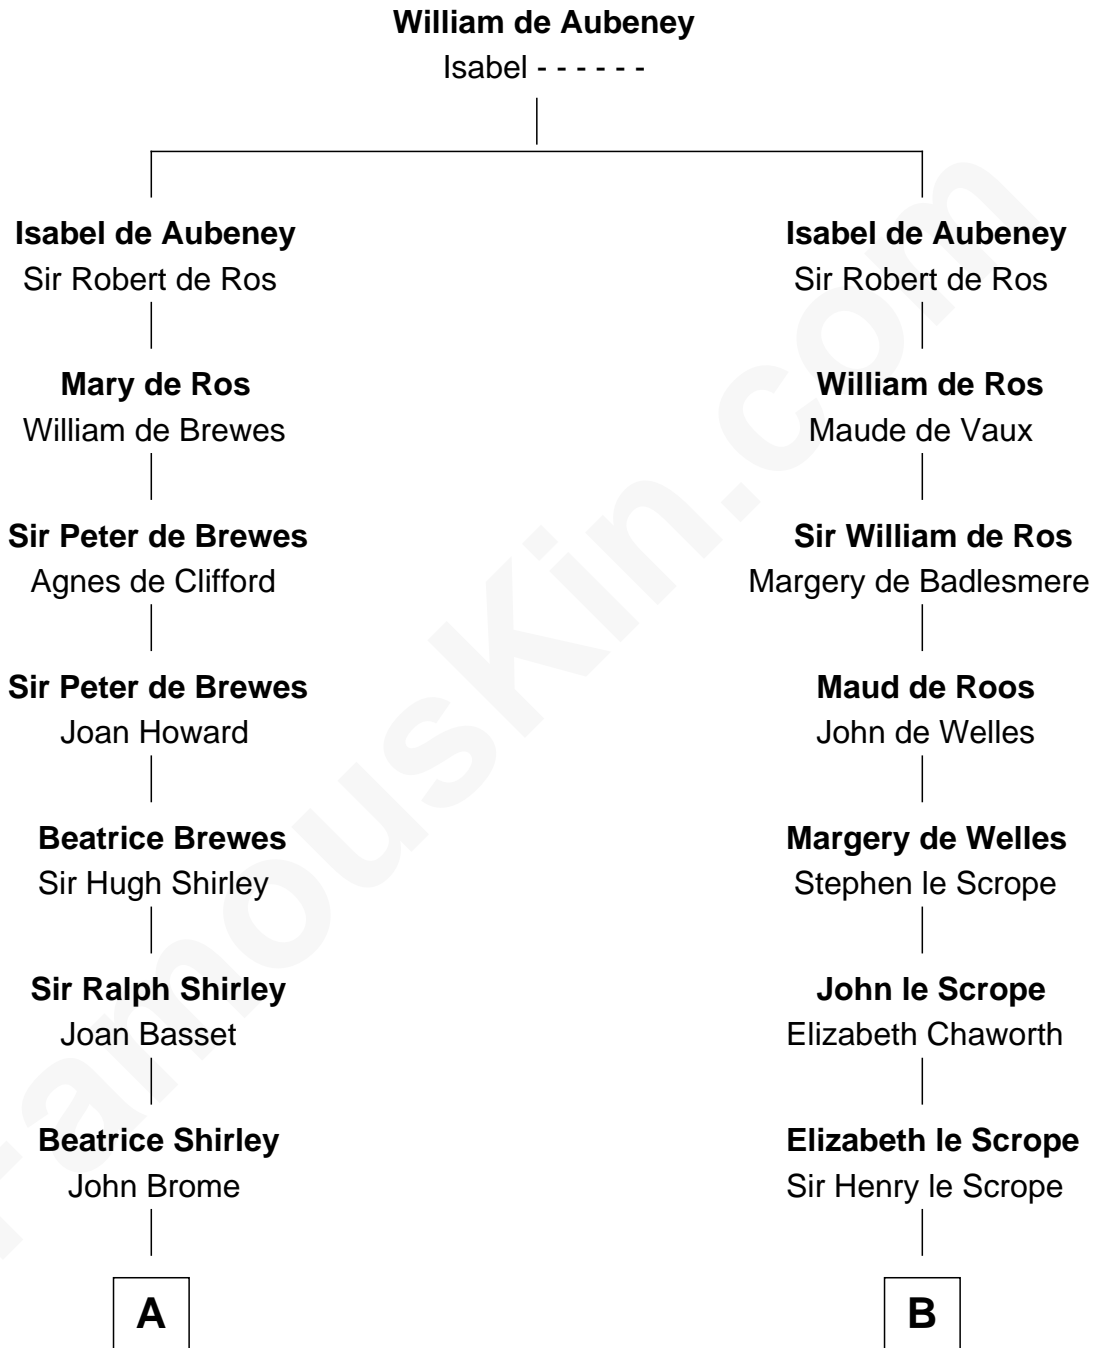

# FamousKin.com Relationship Chart of

**James Sherman**

*27th U.S. Vice-President*

16th cousin 3 times removed of

**James Madison**

*4th U.S. President*

C

Richard Winslow Sherman

Frances Lucretia Williams

Mary Frances Sherman

Richard Updike Sherman

James Sherman

*27th U.S. Vice-President*

FamousKin.com