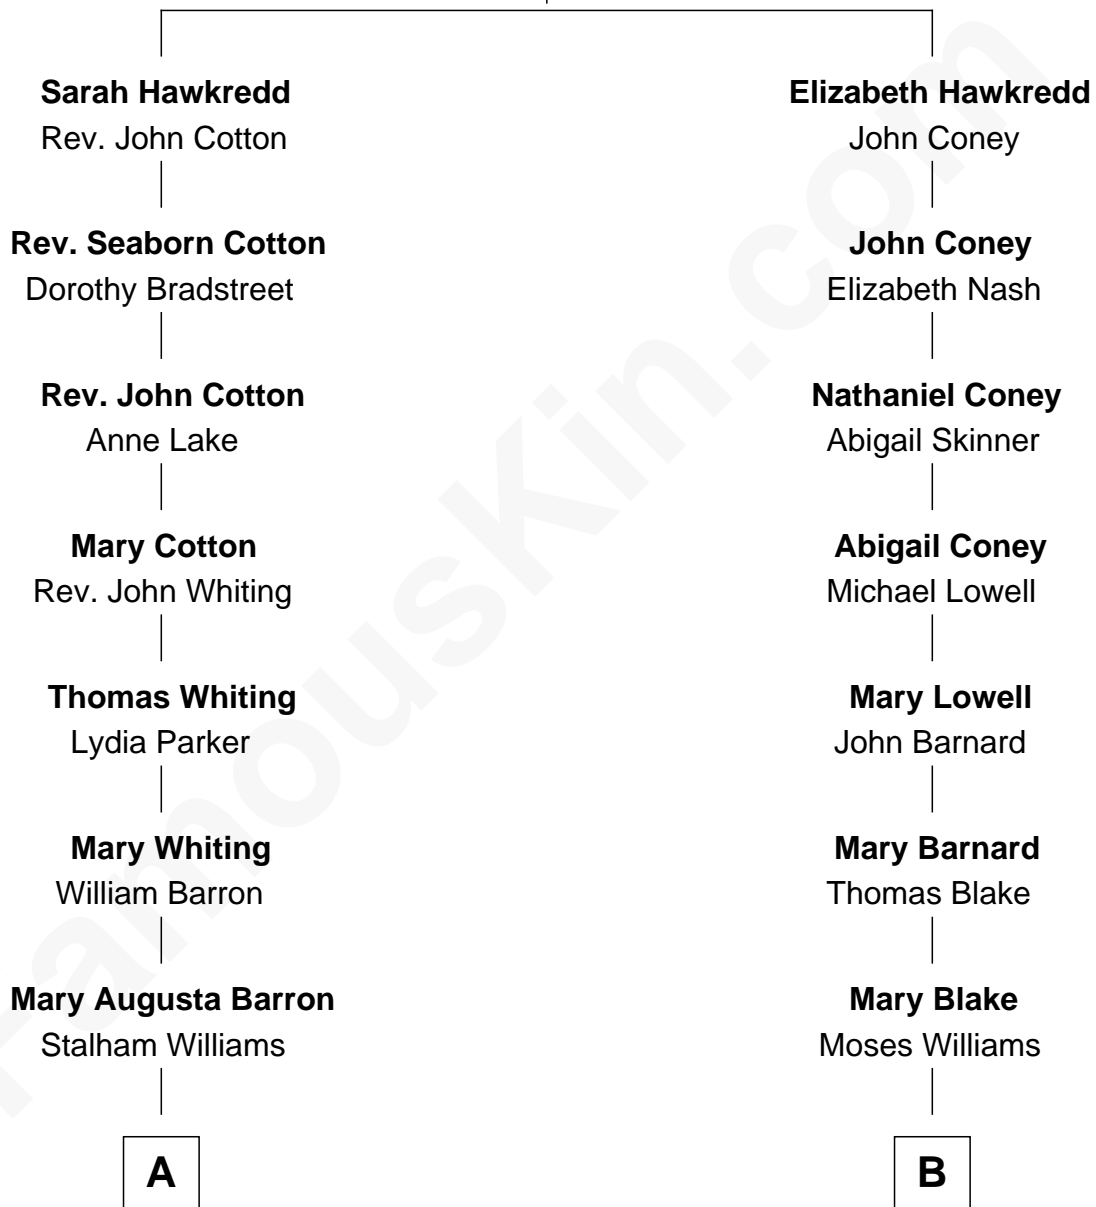

FamousKin.com Relationship Chart of

James Sherman

27th U.S. Vice-President

9th cousin 2 times removed of

Bill Weld

68th Governor of Massachusetts

Anthony Hawkredd

Isabel Dowse

A

Frances Lucretia Williams
Richard Winslow Sherman

Mary Frances Sherman
Richard Updike Sherman

James Sherman
27th U.S. Vice-President

B

Sarah Elizabeth Williams
William Henry Slocum

Mary Blake Slocum
John White Treadwell Nichols