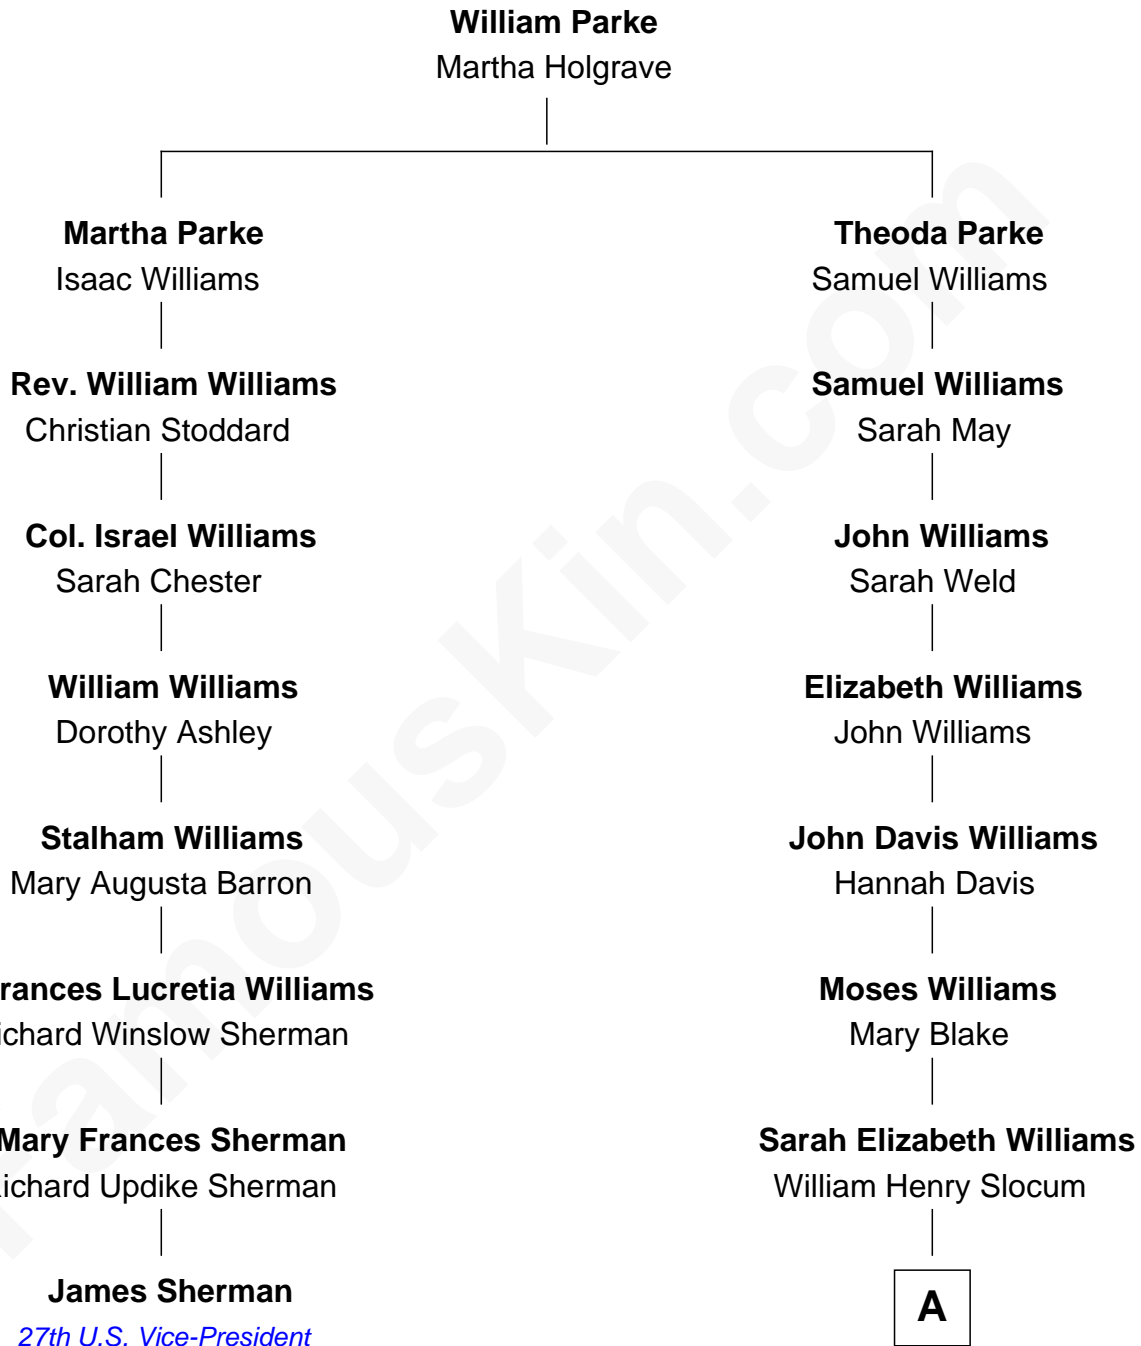

# FamousKin.com Relationship Chart of

**James Sherman**

*27th U.S. Vice-President*

7th cousin 3 times removed of

**Bill Weld**

*68th Governor of Massachusetts*

A

**Mary Blake Slocum**  
John White Treadwell Nichols

**John Treadwell Nichols**  
Cornelia DuBois Floyd

**Mary Blake Nichols**  
David Weld

**Bill Weld**  
*68th Governor of Massachusetts*