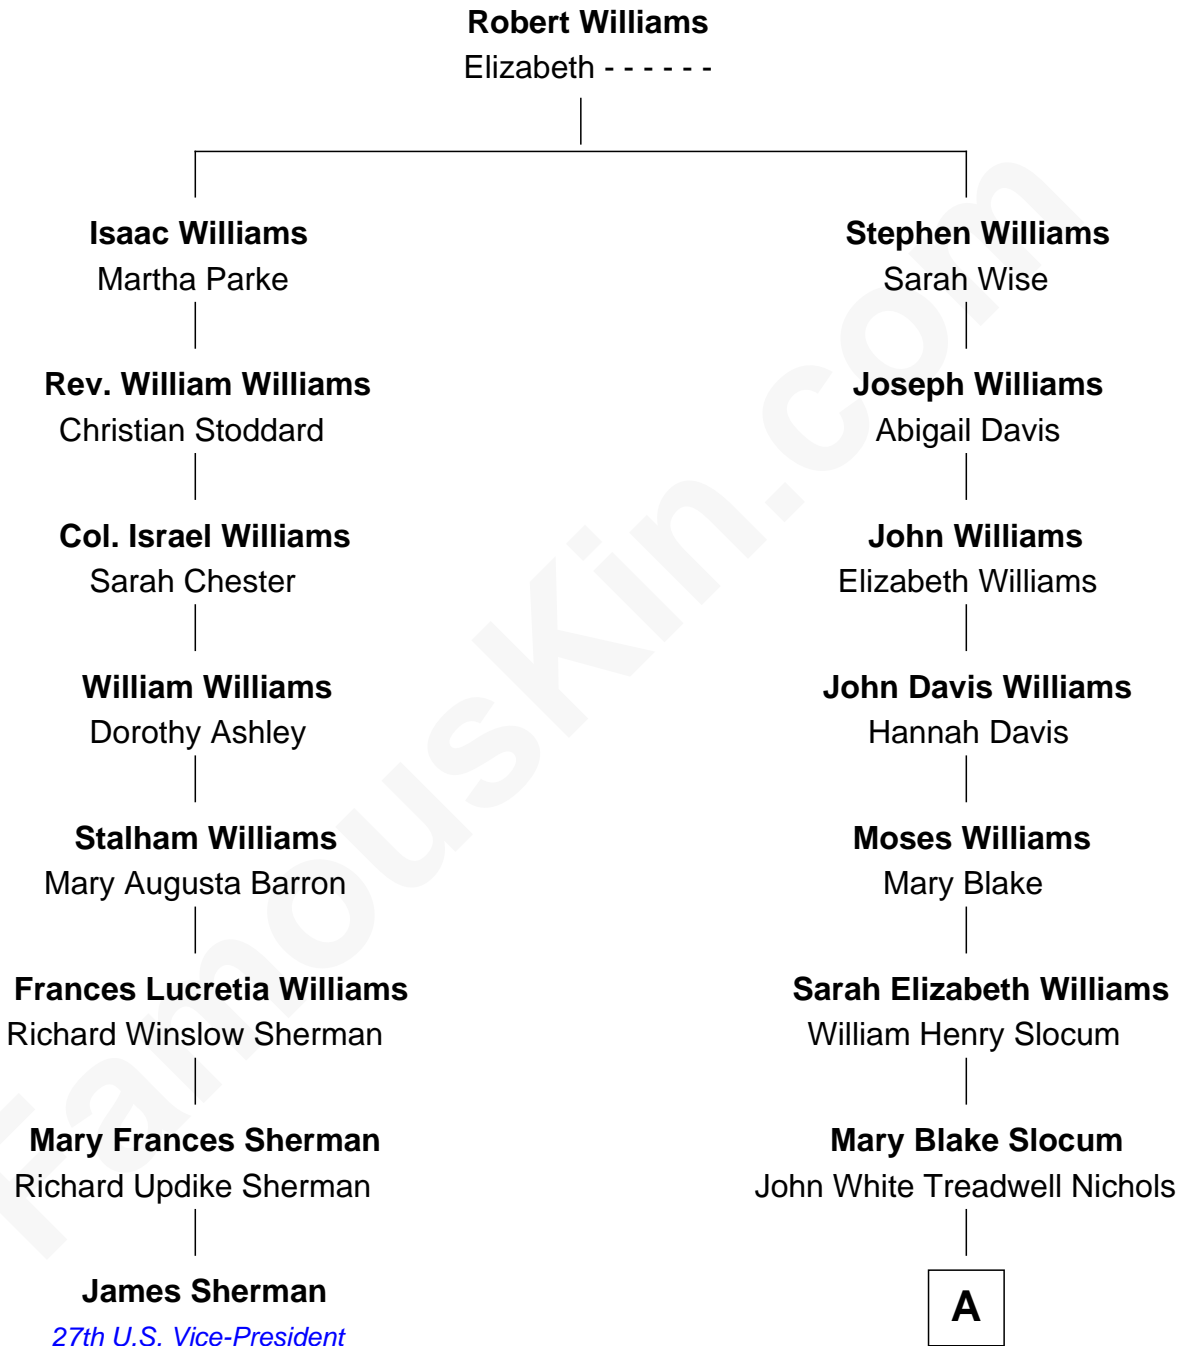

FamousKin.com Relationship Chart of

James Sherman

27th U.S. Vice-President

7th cousin 2 times removed of

Bill Weld

68th Governor of Massachusetts

A

John Treadwell Nichols

Cornelia DuBois Floyd

Mary Blake Nichols

David Weld

Bill Weld

68th Governor of Massachusetts