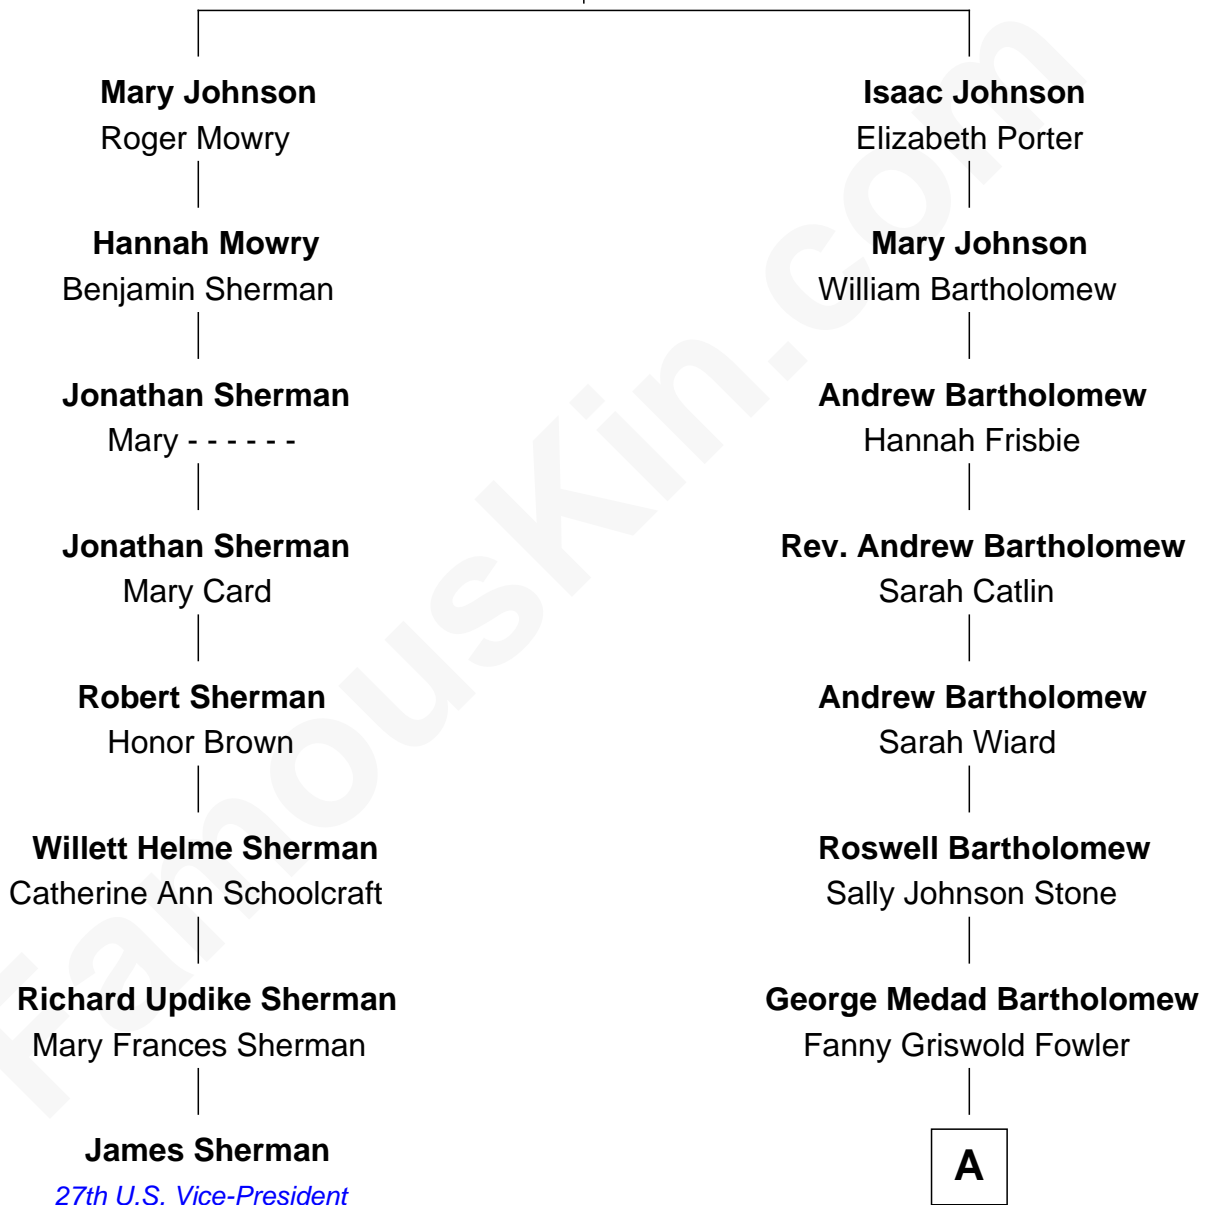

# FamousKin.com Relationship Chart of

**James Sherman**

*27th U.S. Vice-President*

7th cousin 3 times removed of

**Bill Weld**

*68th Governor of Massachusetts*

**John Johnson**

Mary Heath

**A**

—  
**Fanny Elizabeth Bartholomew**

Dr. Francis Minot Weld

—  
**Francis Minot Weld**

Margaret Low White

—  
**David Weld**

Mary Blake Nichols

—  
**Bill Weld**

*68th Governor of Massachusetts*