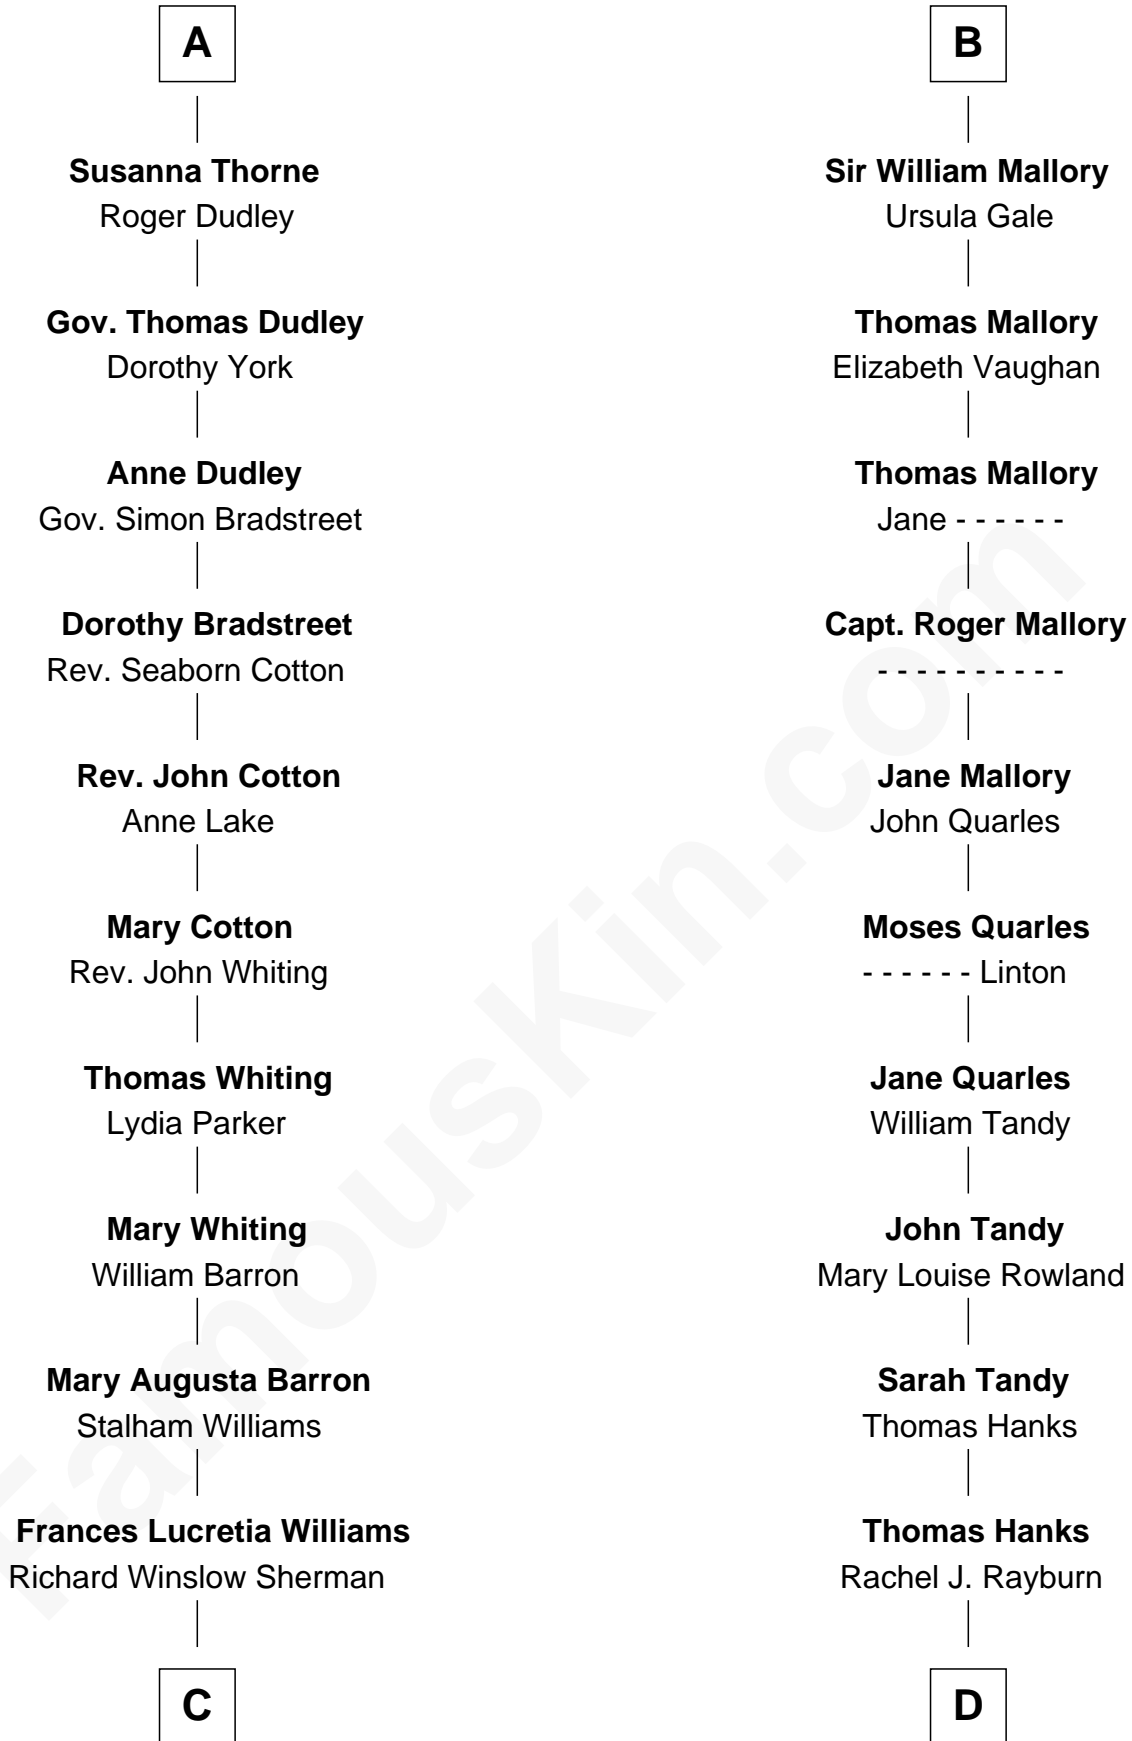

FamousKin.com Relationship Chart of

James Sherman

27th U.S. Vice-President

18th cousin 2 times removed of

Tom Hanks

Movie Actor

Sir John Grey

Avice Marmion

C

Mary Frances Sherman
Richard Updike Sherman

James Sherman
27th U.S. Vice-President

D

Daniel Boone Hanks
Mary Catherine Mefford

Ernest Buel Hanks
Gladys Hilda Ball

Amos Mefford Hanks
Janet Marylyn Frager

Tom Hanks
Movie Actor