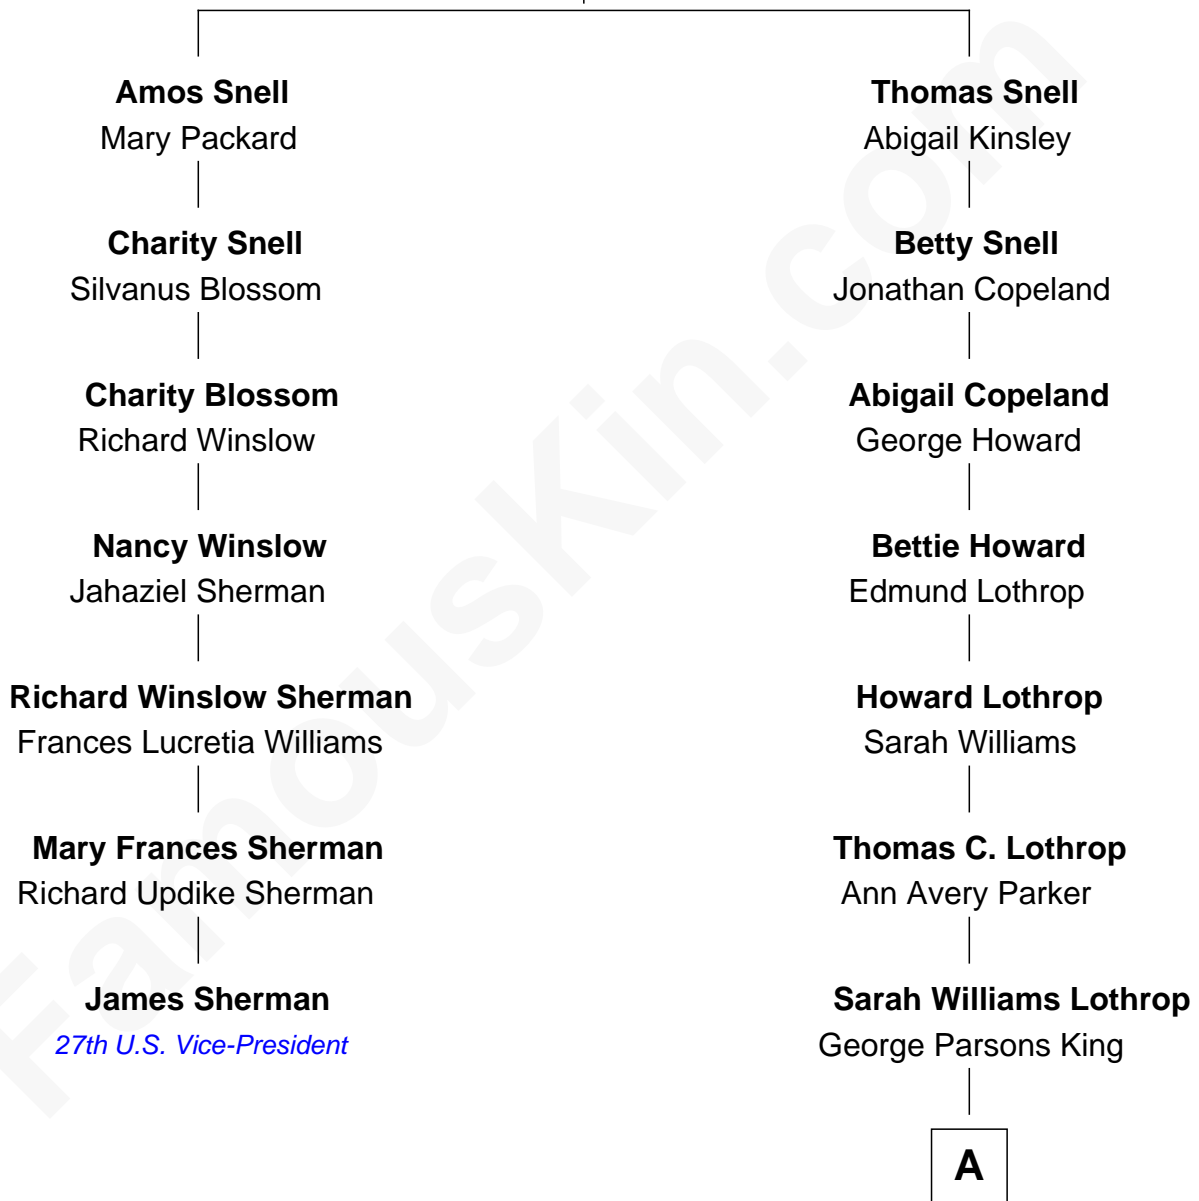

FamousKin.com Relationship Chart of

James Sherman

27th U.S. Vice-President

6th cousin 3 times removed of

Tuesday Weld

TV and Movie Actress

Thomas Snell

Martha Harris

A

—
Sarah Lothrop King
Edward Motley Weld

—
Lothrop Motley Weld
Yosene Balfour Ker

—
Tuesday Weld
TV and Movie Actress

FamousKin.com