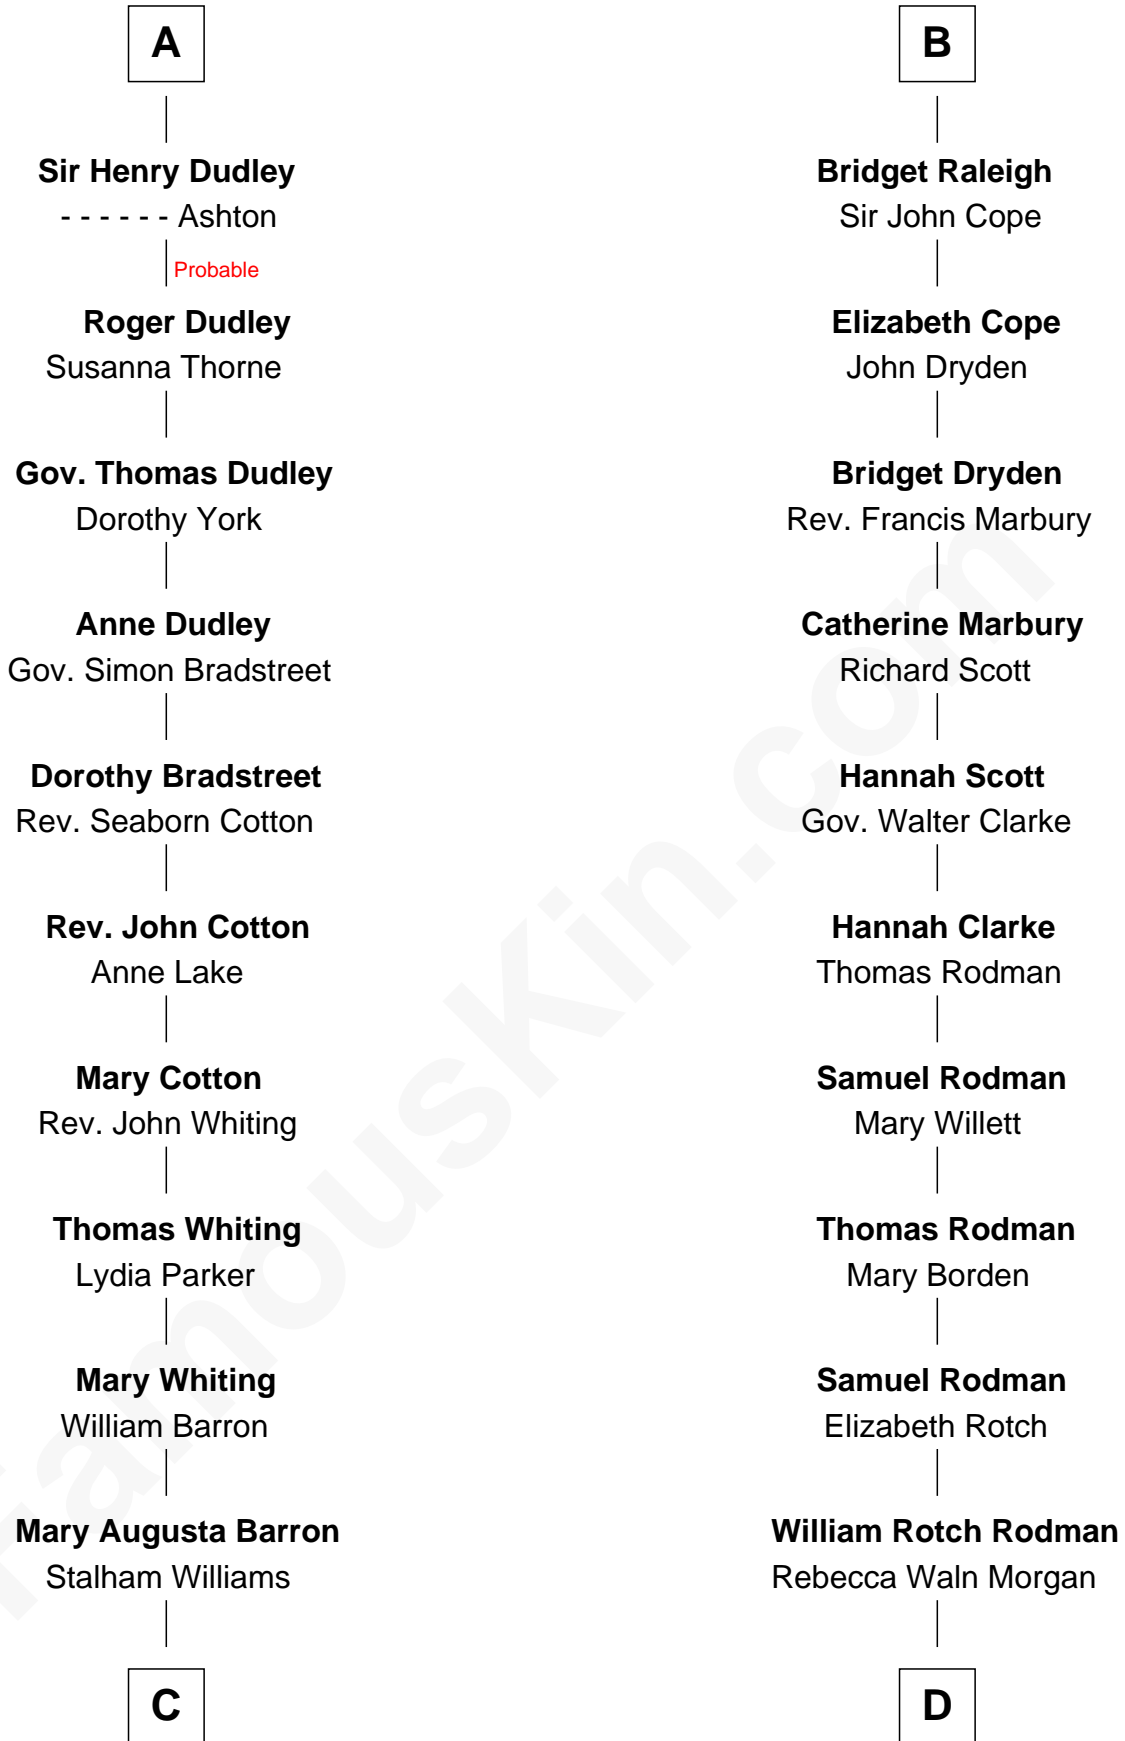

FamousKin.com Relationship Chart of

James Sherman

27th U.S. Vice-President

19th cousin 2 times removed of

Tuesday Weld

TV and Movie Actress

Edmund Fitzalan

Alice de Warenne

Richard Fitzalan
Eleanor Plantagenet

Alice Fitzalan
Sir Thomas de Holand

Eleanor Holand
Edward Cherleton

Joyce Cherleton
Sir John Tiptoft

Joyce Tiptoft
Sir Edmund Sutton

Sir Edward Sutton
Cecily Willoughby

Sir John Sutton
Cecily Grey

A

Mary Fitzalan
John le Strange

Ankaret le Strange
Sir Richard Talbot

Mary Talbot
Sir Thomas Greene

Sir Thomas Greene
Phillippa Ferrers

Elizabeth Greene
William Raleigh

Sir Edward Raleigh
Margaret Verney

Sir Edward Raleigh
Anne Chamberlayne

B

C

Frances Lucretia Williams

Richard Winslow Sherman

Mary Frances Sherman

Richard Updike Sherman

James Sherman